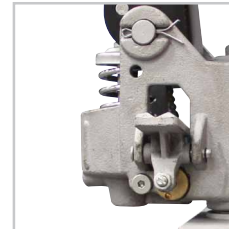

### TotalSource® Pallet Truck Features:

- Load capacity 5,500lbs
- Top class range of pallet trucks with an excellent design
- Reliable, sturdy, torsion-resistant due to its extremely strong high quality steel frame
- All pivot points are greased ensuring excellent maneuverability with effortless steering
- Option of single and tandem fork rollers
- Additional entry and exit fork rollers guarantee maximum stability and safety for transporting goods
- Galvanized whole casting hydraulic pump
- Ergonomically designed 3 position handle with comfortable rubber grip allows for optimized safety
- 3 year standard warranty

**Entry Rollers**

**10 Zerks, Powder Coated  
4mm Metal Thickness  
Frame**

**Adjustable  
Pull/Push Rods**

**Foot Pedal Release**

**2 Year Parts Warranty**

**Ergonomic Handle**

MODEL	STEER / LOAD WHEEL CONFIGURATION	CAPACITY	TRUCK WIDTH	FORK LENGTH
TSP5500	Poly Steer Single Poly Load	5500 lb	27"	48"
TSP5501	Poly Steer Single Poly Load	5500 lb	21.5"	48"
TSP5503	Poly Steer Single Poly Load	5500 lb	27"	42"
TSP5504	Poly Steer Single Poly Load	5500 lb	21"	42"
TSP5505	Poly Steer Single Poly Load	5500 lb	27"	36"
TSP5510	Poly Steer Tandem Poly Load	5500 lb	27"	48"
TSP5510LP	Poly Steer Single Poly Low Profile	3300 lb	27"	48"
TSP5515	Nylon Steer Single Nylon Load	5500 lb	27"	36"
TSP5520	Nylon Steer Single Nylon Load	5500 lb	27"	48"
TSP5530	Nylon Steer Tandem Nylon Load	5500 lb	27"	48"
TSP5535	Steel Steer Single Steel Load	5500 lb	27"	48"
TSP5540	Nylon Steer Single Nylon Load	5500 lb	21"	48"