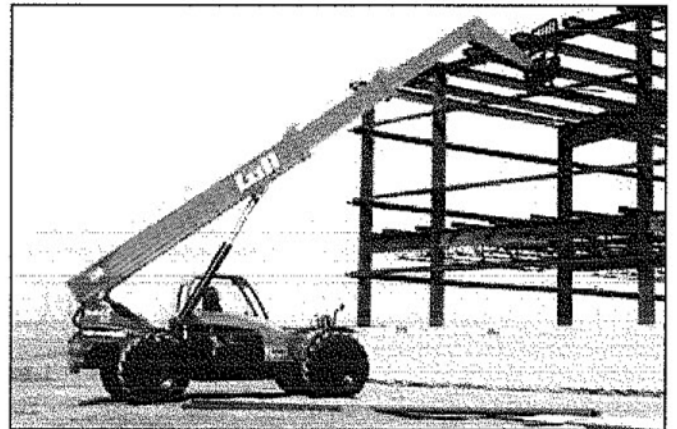

Reach Forklifts

Available for
RENT SALE

Lull 644E 6000 lb.
capacity reach forklift.

The new Lull 644E-42 features the "Place Ace"
system that gives you an additional 80-inches
of forward reach by sliding the entire boom forward.

Lull TransAction Telehandlers

6000 to 10,000 lb. Lift Capacity • 34 to 54 ft. Lift Height

For general construction, steel-erection, masonry and framing, Lull telescopic handlers from United Rentals offer you reach, precision and versatility. These machines have the ability to move an entire load 80" horizontally at full height without driving or multi-functioning the boom (72" for "D" models). The entire elevating assembly translates from the rear of the chassis towards the front. This is ideal for loading material onto scaffolding or other elevated work areas. Automatic fork leveling is standard. Hydraulic joystick controls provide steady and accurate load placement. Low boom design enhances visibility. Tight turning radius offers excellent maneuverability on the job site. For performance under rough terrain or muddy conditions chose from 2-wheel, 4-wheel or crab steering modes.