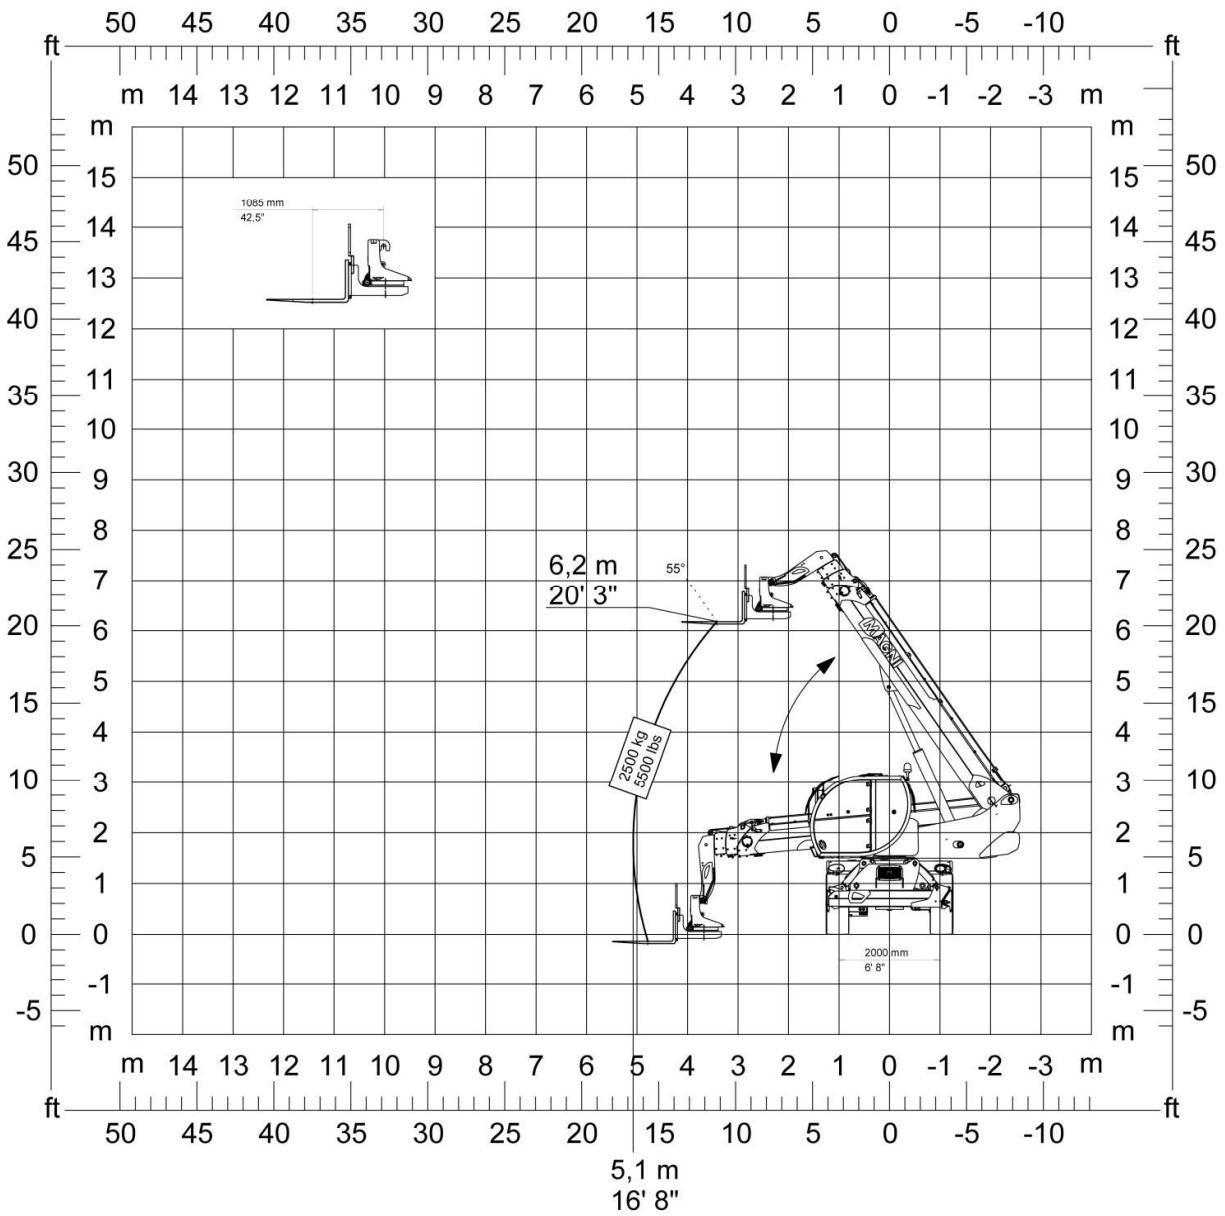

Vehicle	Position	Turret rotation
RTH 5.21 SH	Tyres	0°

Vehicle	Position	Turret rotation
RTH 5.21 SH	Tyres	360°

Vehicle	Position	Turret rotation
RTH 5.21 SH	Stabilisers extended → 100%	360°