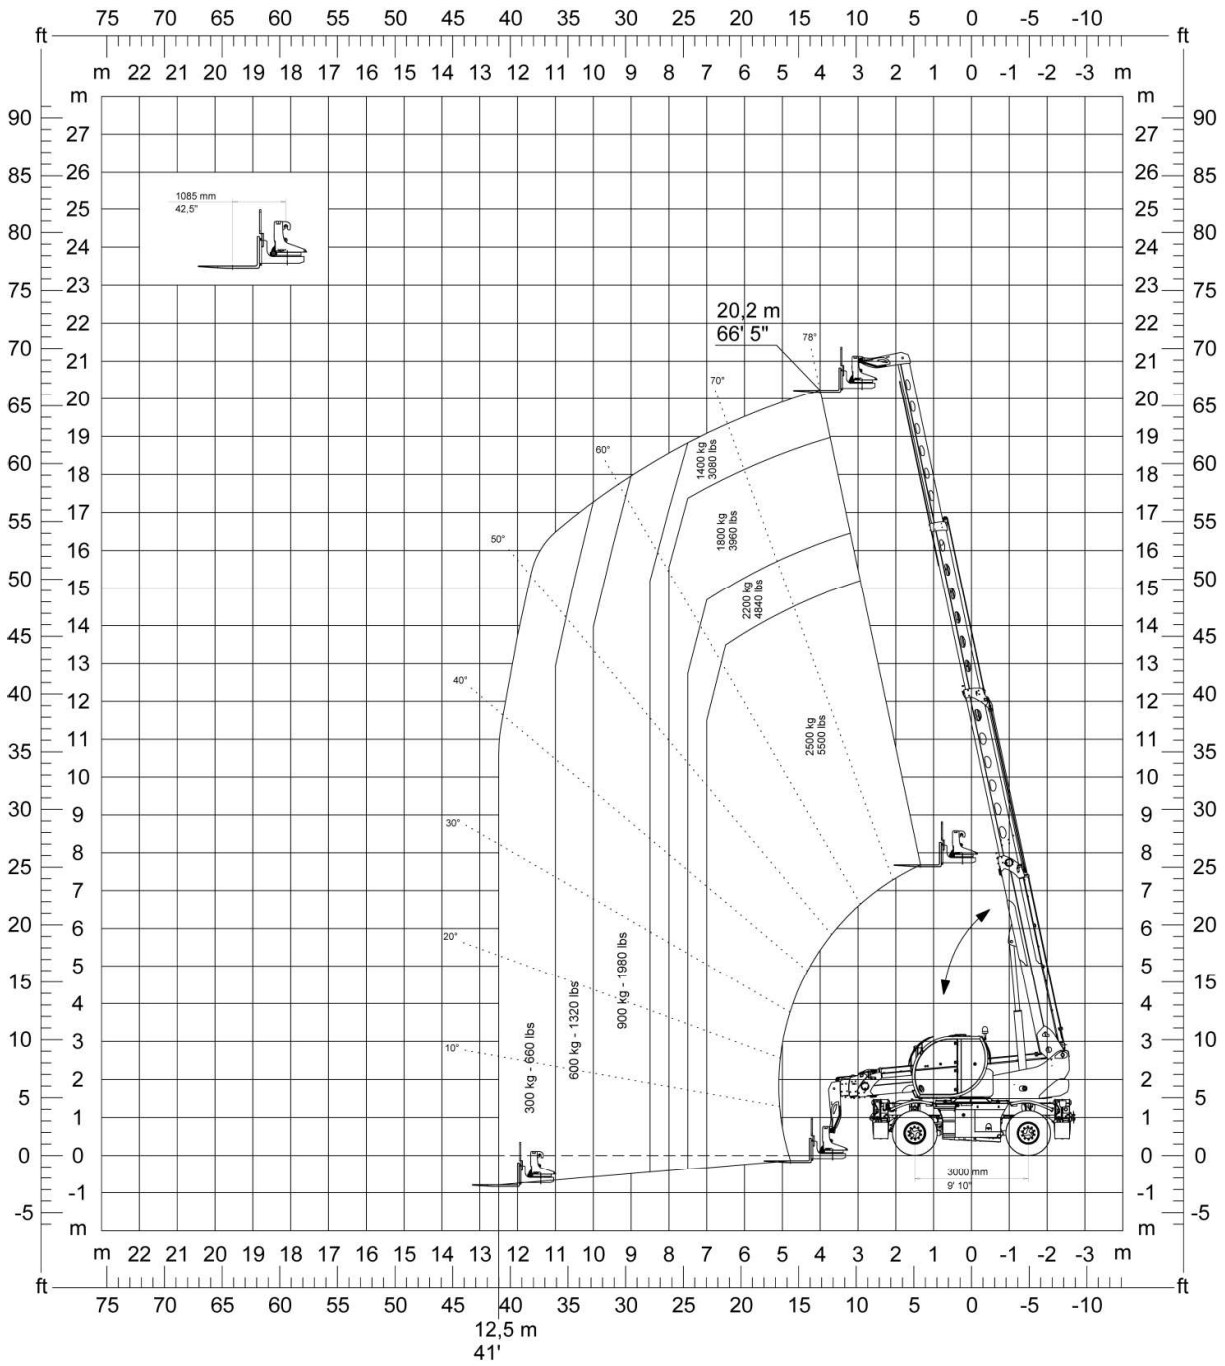

Vehicle	Position	Turret rotation
RTH 5.21 SH	Tyres	0°

Vehicle	Position	Turret rotation
RTH 5.21 SH	Tyres	360°

Vehicle	Position	Turret rotation
RTH 5.21 SH	Stabilisers extended → 100%	360°