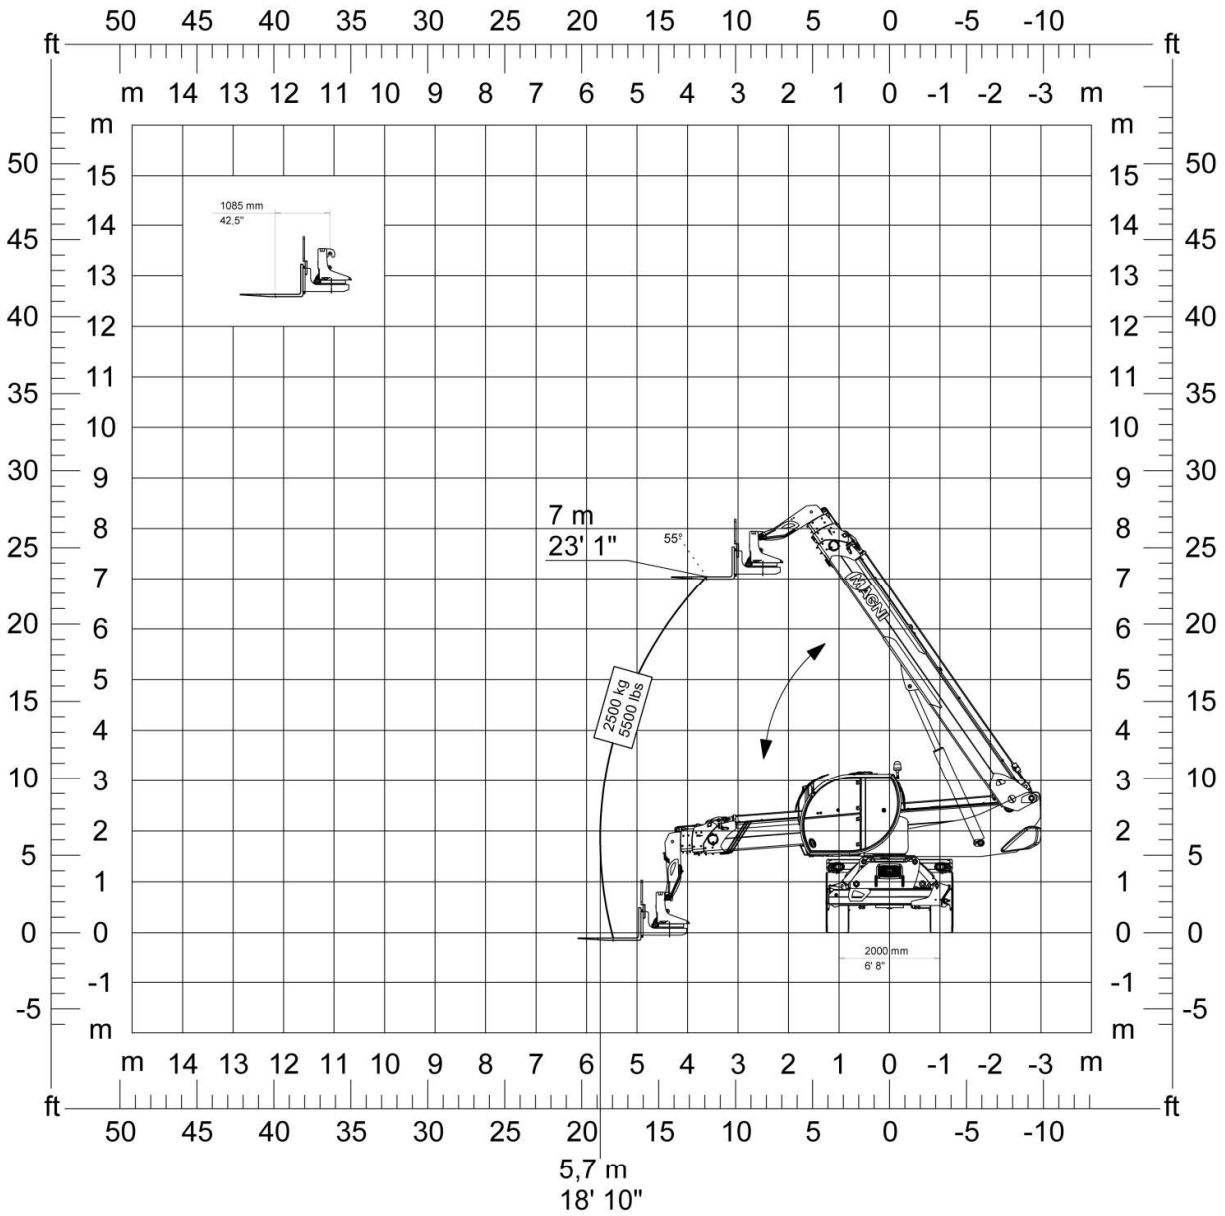

Vehicle	Position	Turret rotation
RTH 5.25 SH	Tyres	0°

Vehicle	Position	Turret rotation
RTH 5.25 SH	Tyres	360°

Vehicle	Position	Turret rotation
RTH 5.25 SH	Stabilisers extended → 100%	360°