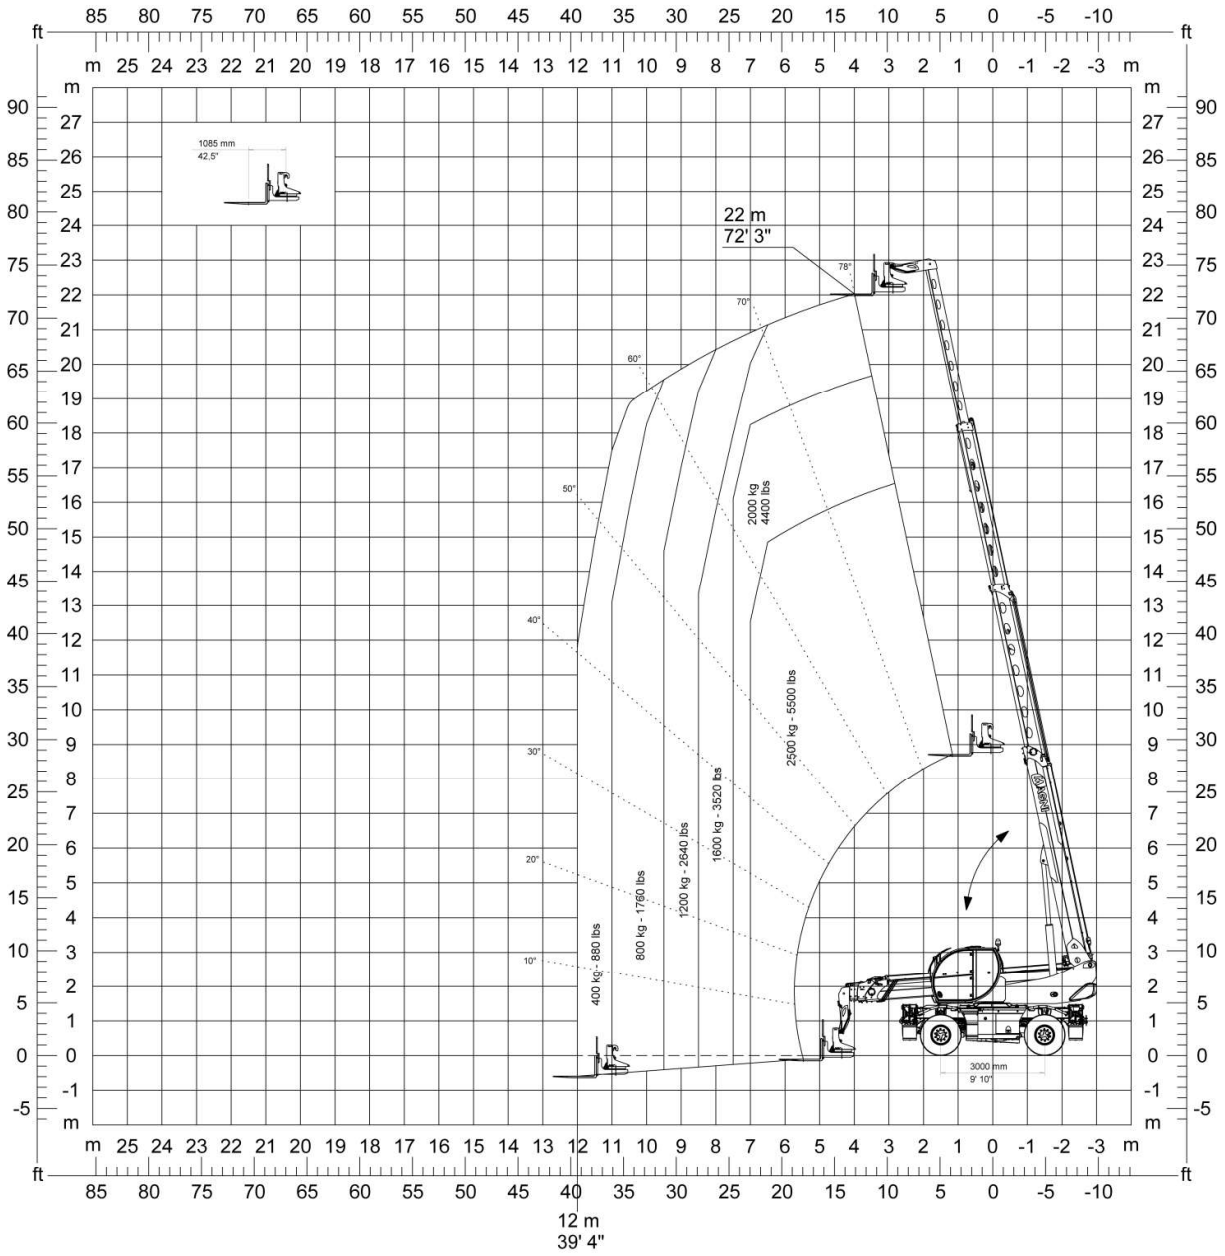

Vehicle	Position	Turret rotation
RTH 5.25 SH	Tyres	0°

Vehicle	Position	Turret rotation
RTH 5.25 SH	Tyres	360°

Vehicle	Position	Turret rotation
RTH 5.25 SH	Stabilisers extended → 100%	360°