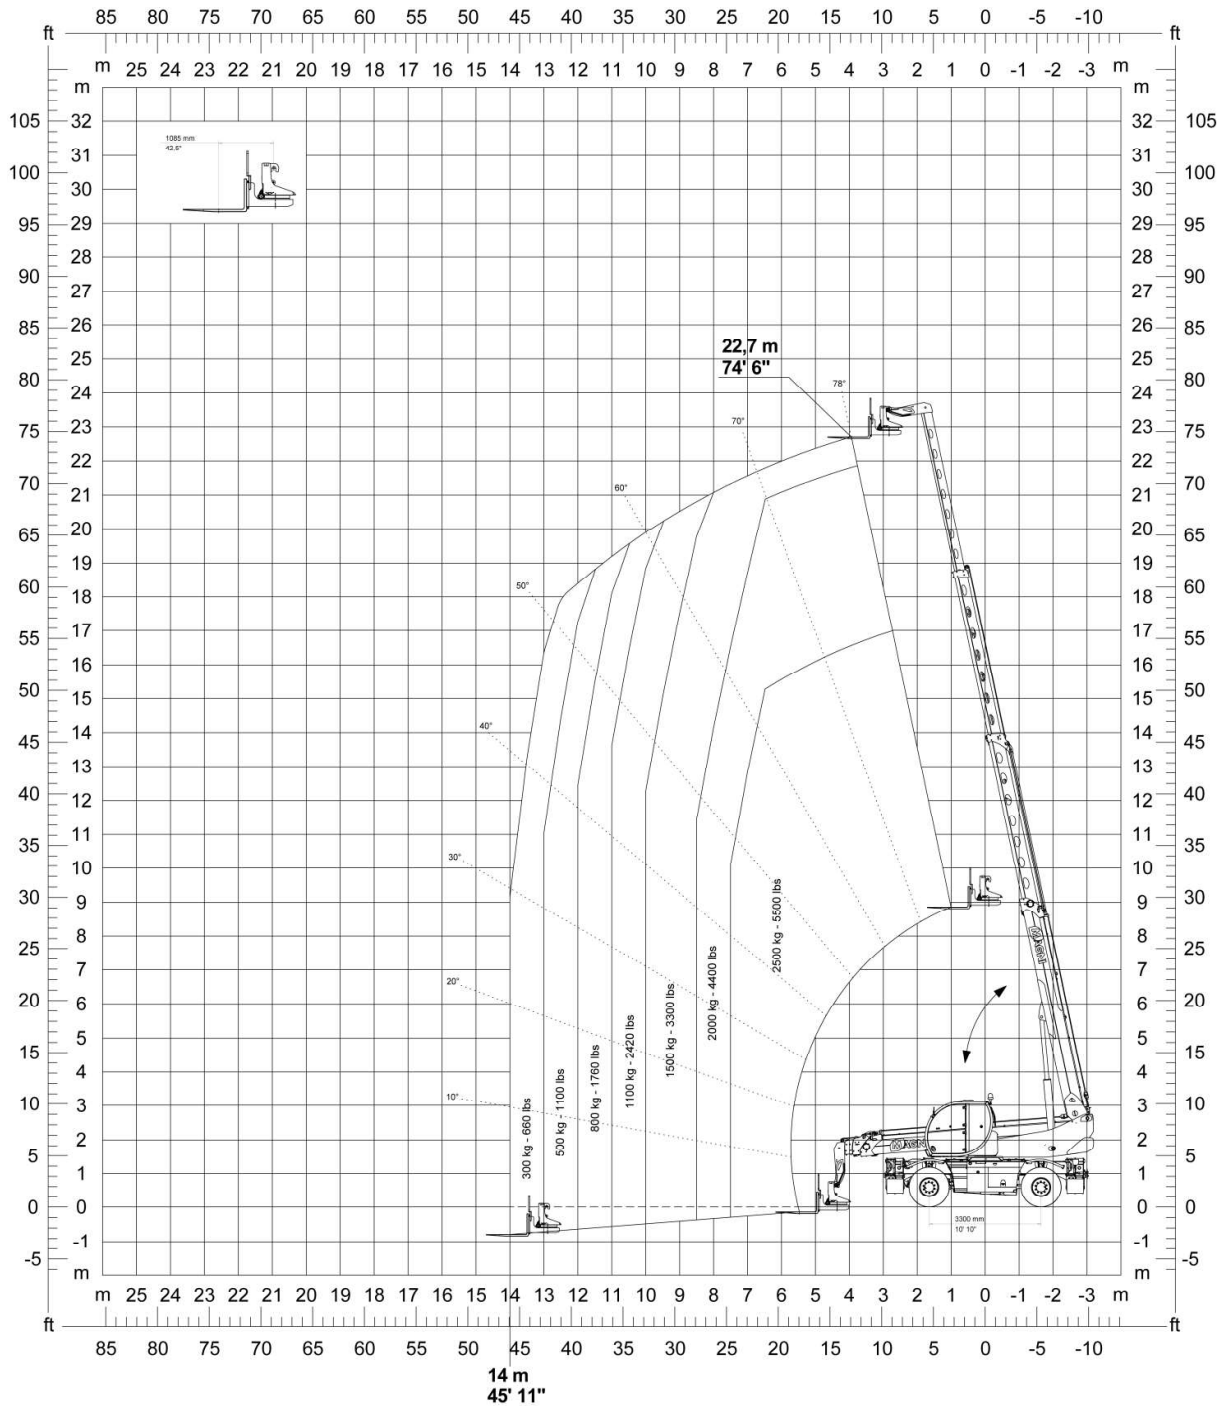

Vehicle	Position	Turret rotation
RTH 6.26 SH RTH 6.26	Tyres	0°

Vehicle	Position	Turret rotation
RTH 6.26 SH RTH 6.26	Tyres	360°

Vehicle	Position	Turret rotation
RTH 6.26 SH RTH 6.26	Stabilisers extended → 100%	360°