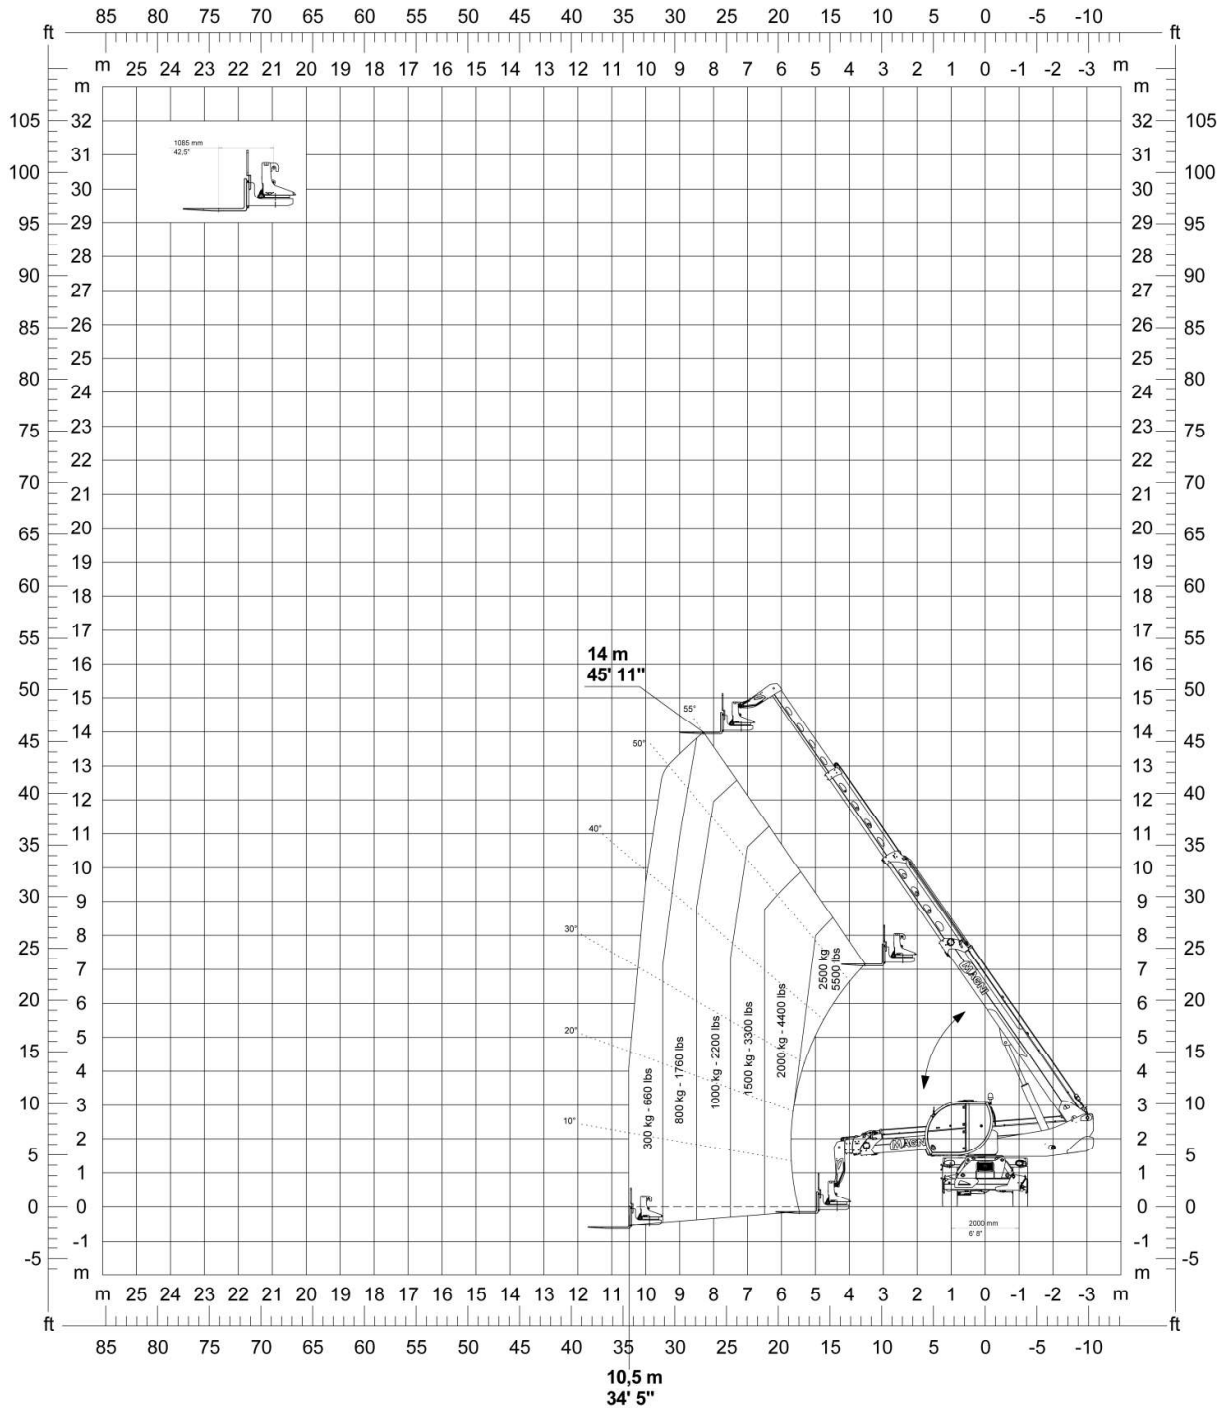

Vehicle	Position	Turret rotation
RTH 6.26 SH RTH 6.26	Tyres	0°

Vehicle	Position	Turret rotation
RTH 6.26 SH RTH 6.26	Tyres	360°

Vehicle	Position	Turret rotation
RTH 6.26 SH RTH 6.26	Stabilisers extended → 100%	360°