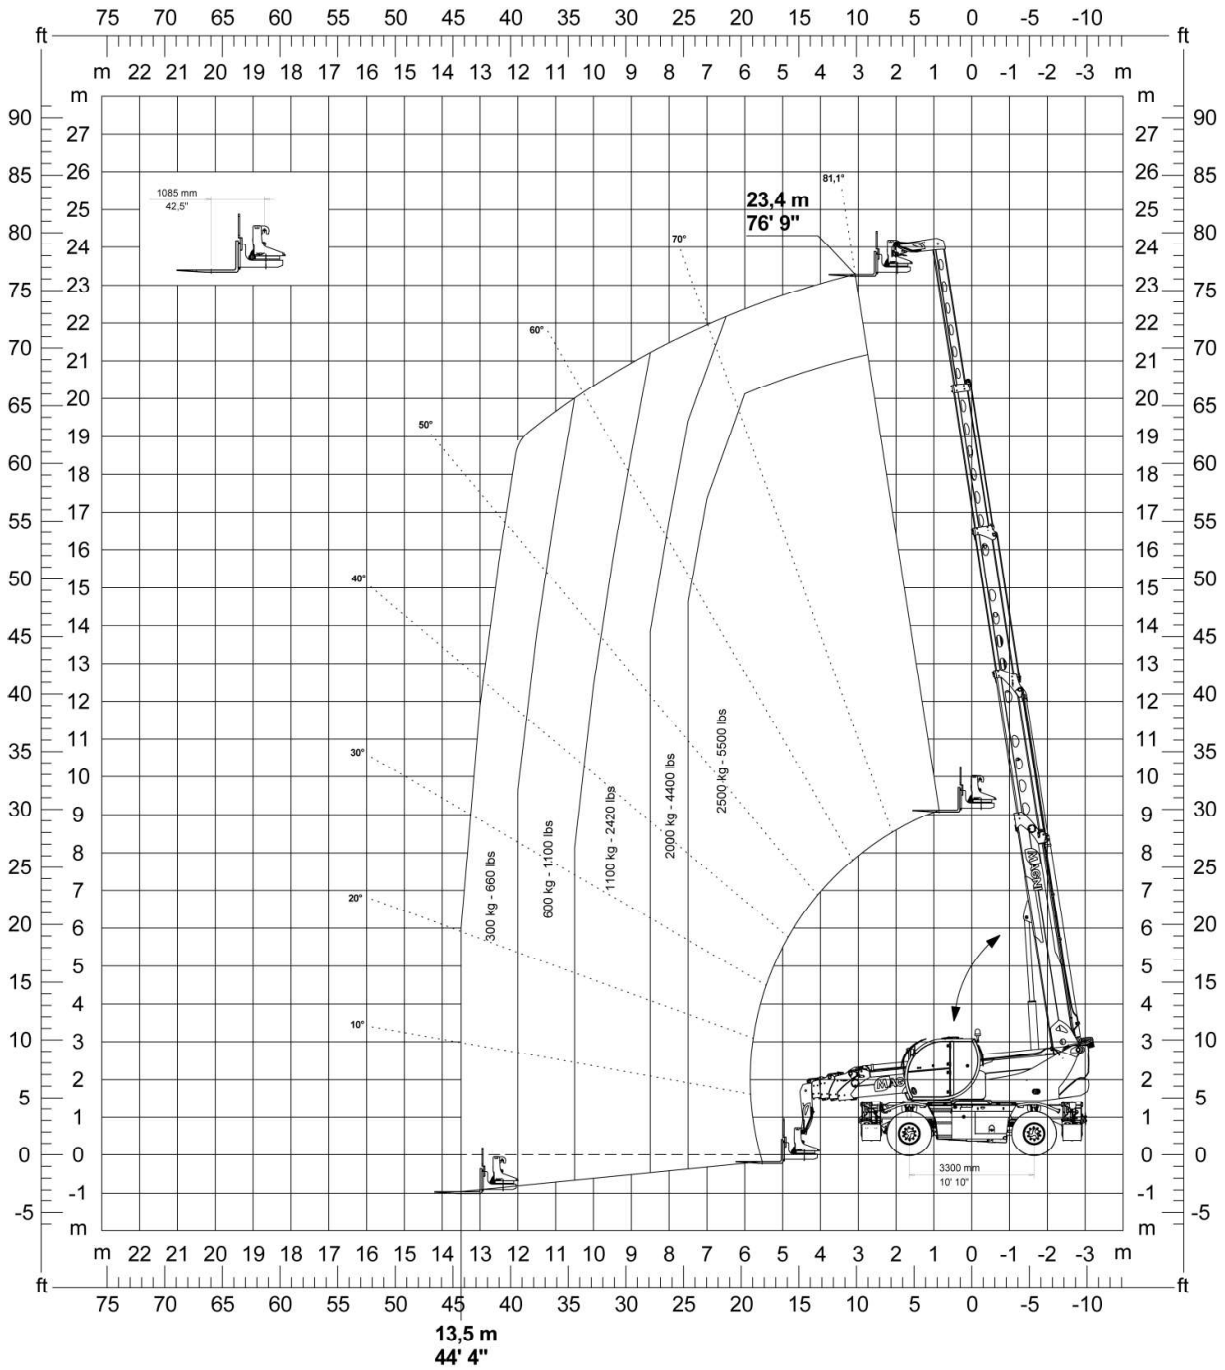

Vehicle	Position	Turret rotation
RTH 6.30 SH RTH 6.30	Tyres	0°

Vehicle	Position	Turret rotation
RTH 6.30 SH RTH 6.30	Tyres	360°

Vehicle	Position	Turret rotation
RTH 6.30 SH RTH 6.30	Stabilisers extended → 100%	360°