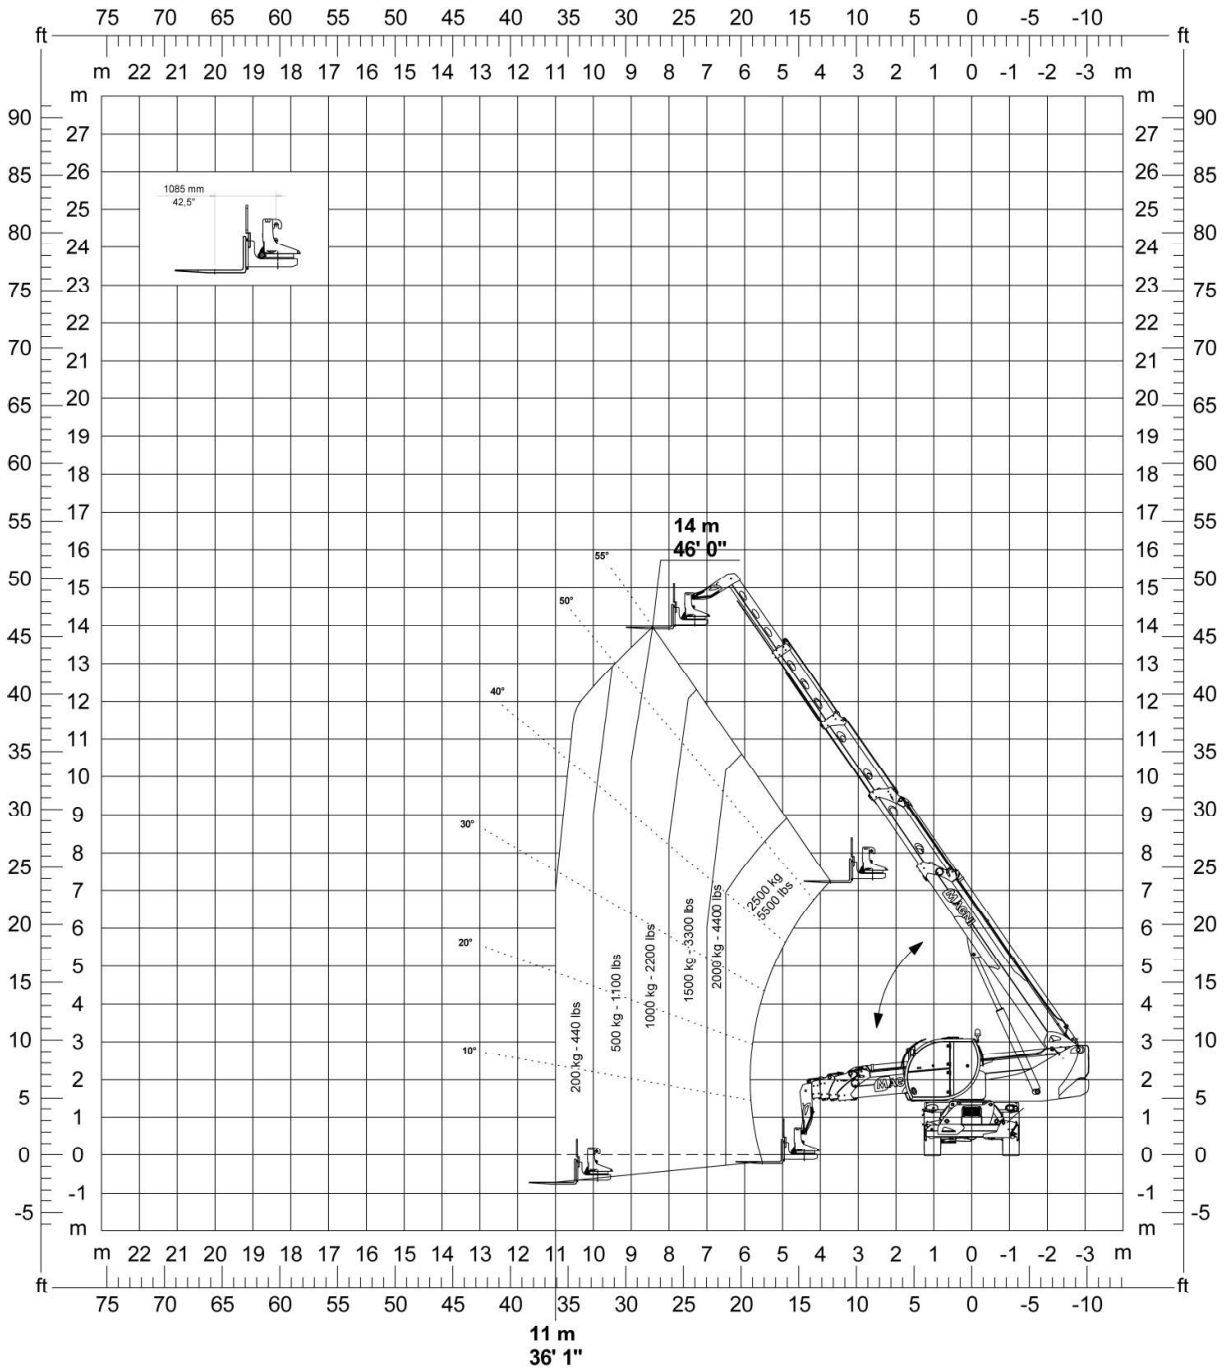

Vehicle	Position	Turret rotation
RTH 6.30 SH RTH 6.30	Tyres	0°

Vehicle	Position	Turret rotation
RTH 6.30 SH RTH 6.30	Tyres	360°

Vehicle	Position	Turret rotation
RTH 6.30 SH RTH 6.30	Stabilisers extended → 100%	360°