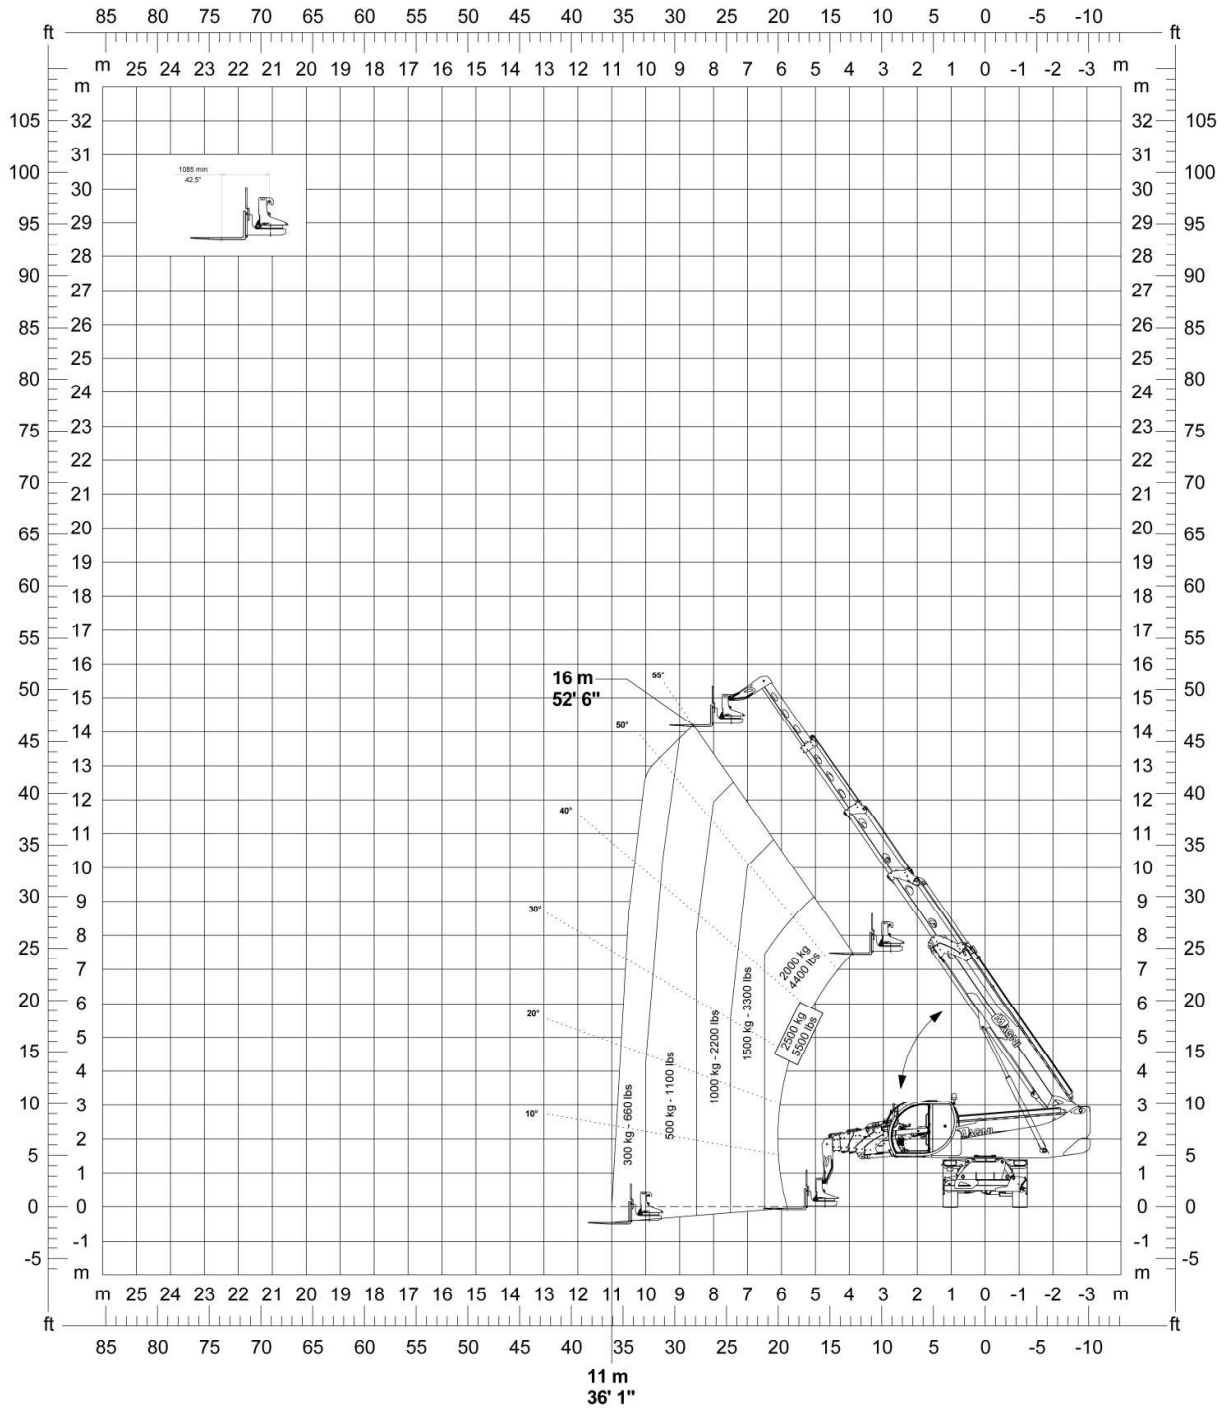

Vehicle	Position	Turret rotation
RTH 6.35 SH RTH 6.35	Tyres	0°

Vehicle	Position	Turret rotation
RTH 6.35 SH RTH 6.35	Tyres	360°

Vehicle

Position

Turret rotation

RTH 6.35 SH
RTH 6.35

Stabilisers extended → 100%

360°