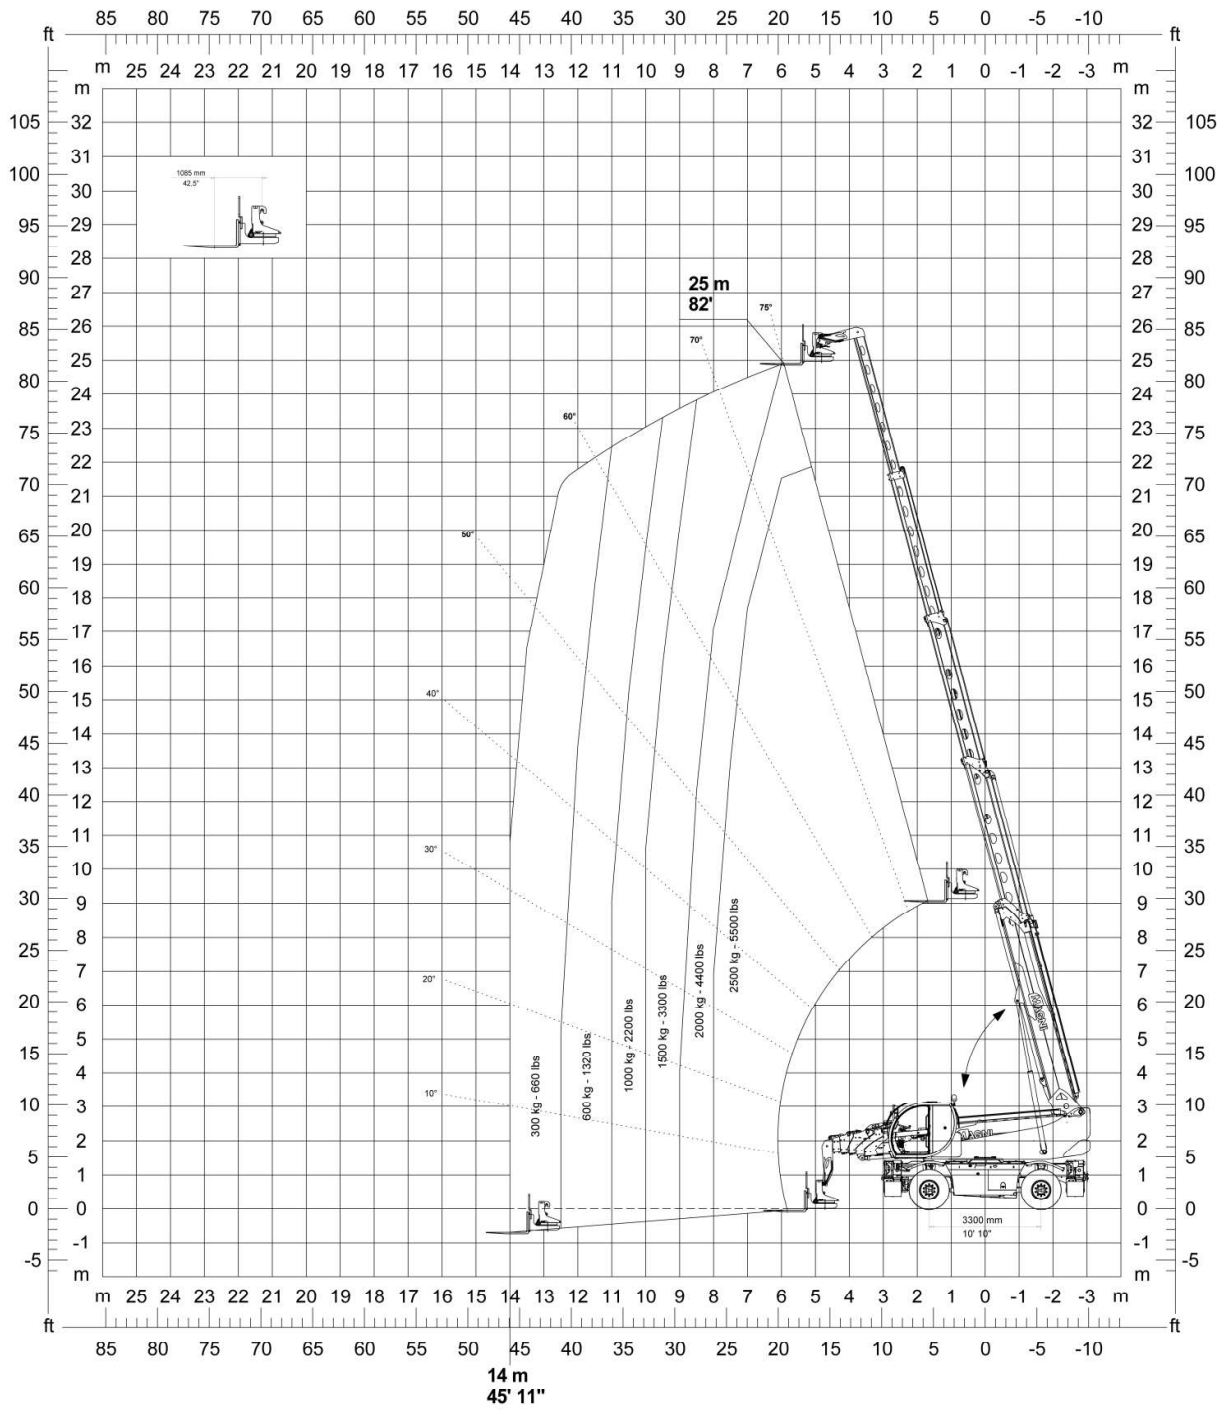

Vehicle	Position	Turret rotation
RTH 6.35 SH RTH 6.35	Tyres	0°

Vehicle	Position	Turret rotation
RTH 6.35 SH RTH 6.35	Tyres	360°

Vehicle

Position

Turret rotation

RTH 6.35 SH
RTH 6.35

Stabilisers extended → 100%

360°