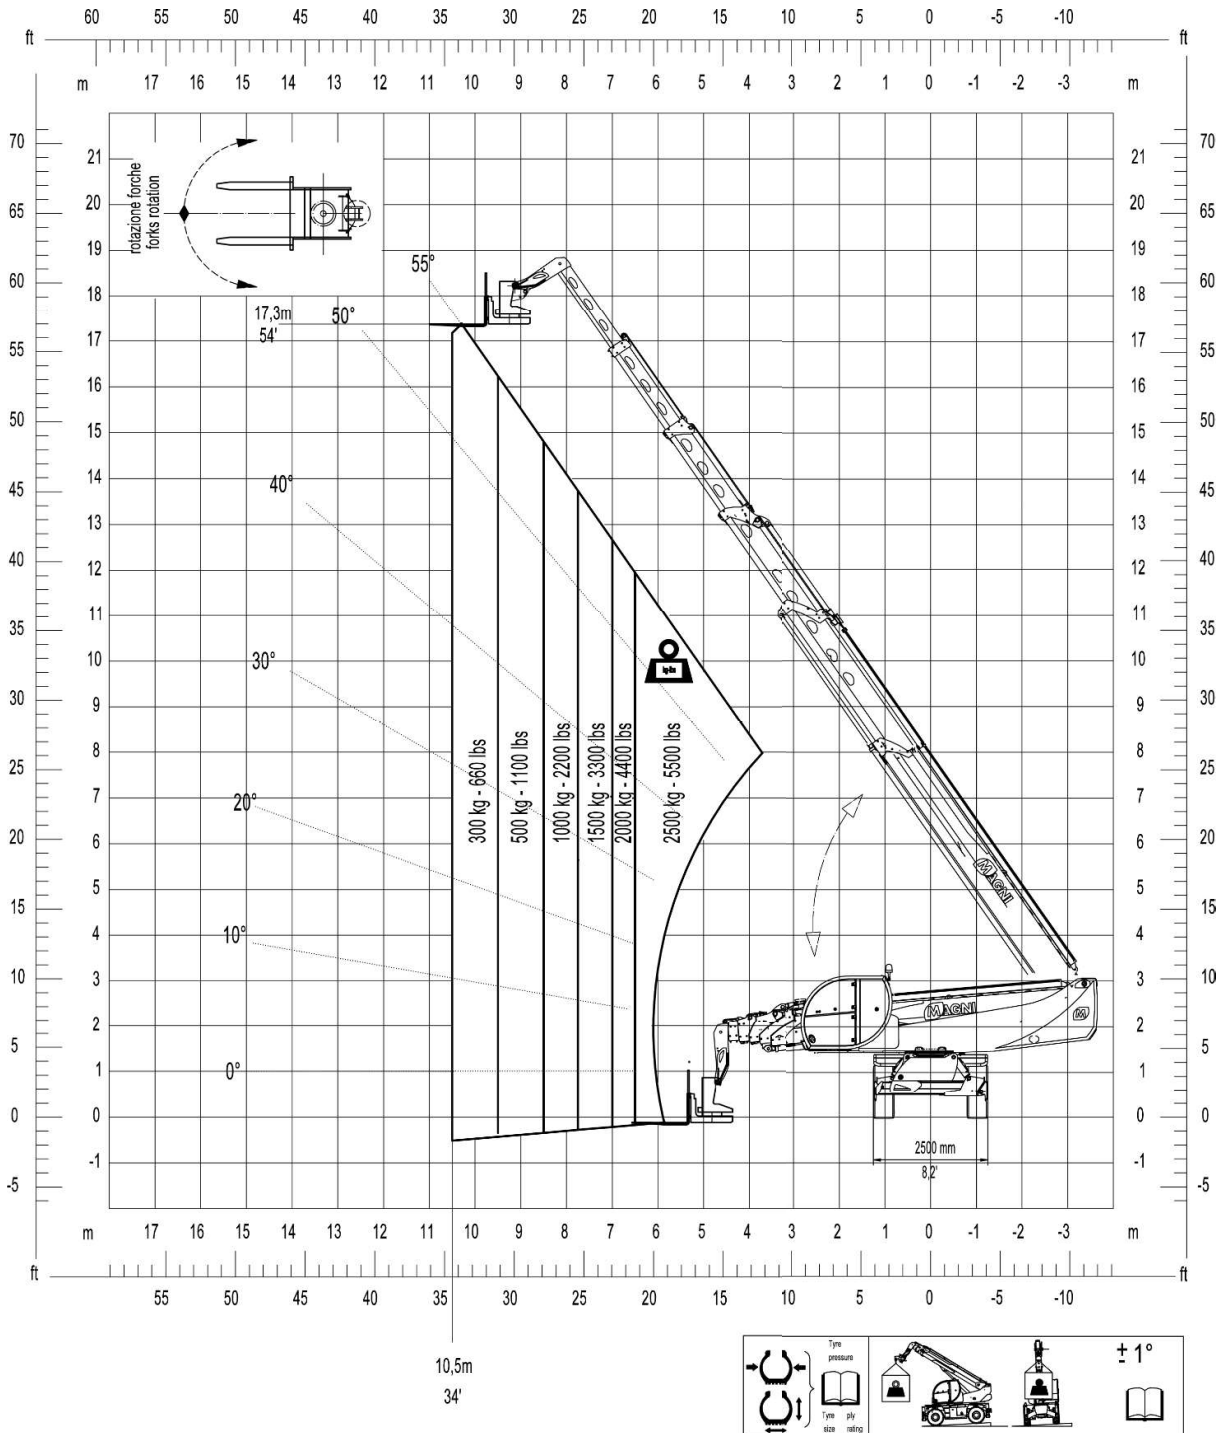

Vehicle	Position	Turret rotation
RTH 6.39 SH RTH 6.39	Tyres	0°

Vehicle	Position	Turret rotation
RTH 6.39 SH RTH 6.39	Tyres	360°

Vehicle	Position	Turret rotation
RTH 6.39 SH RTH 6.39	Stabilisers extended → 100%	360°