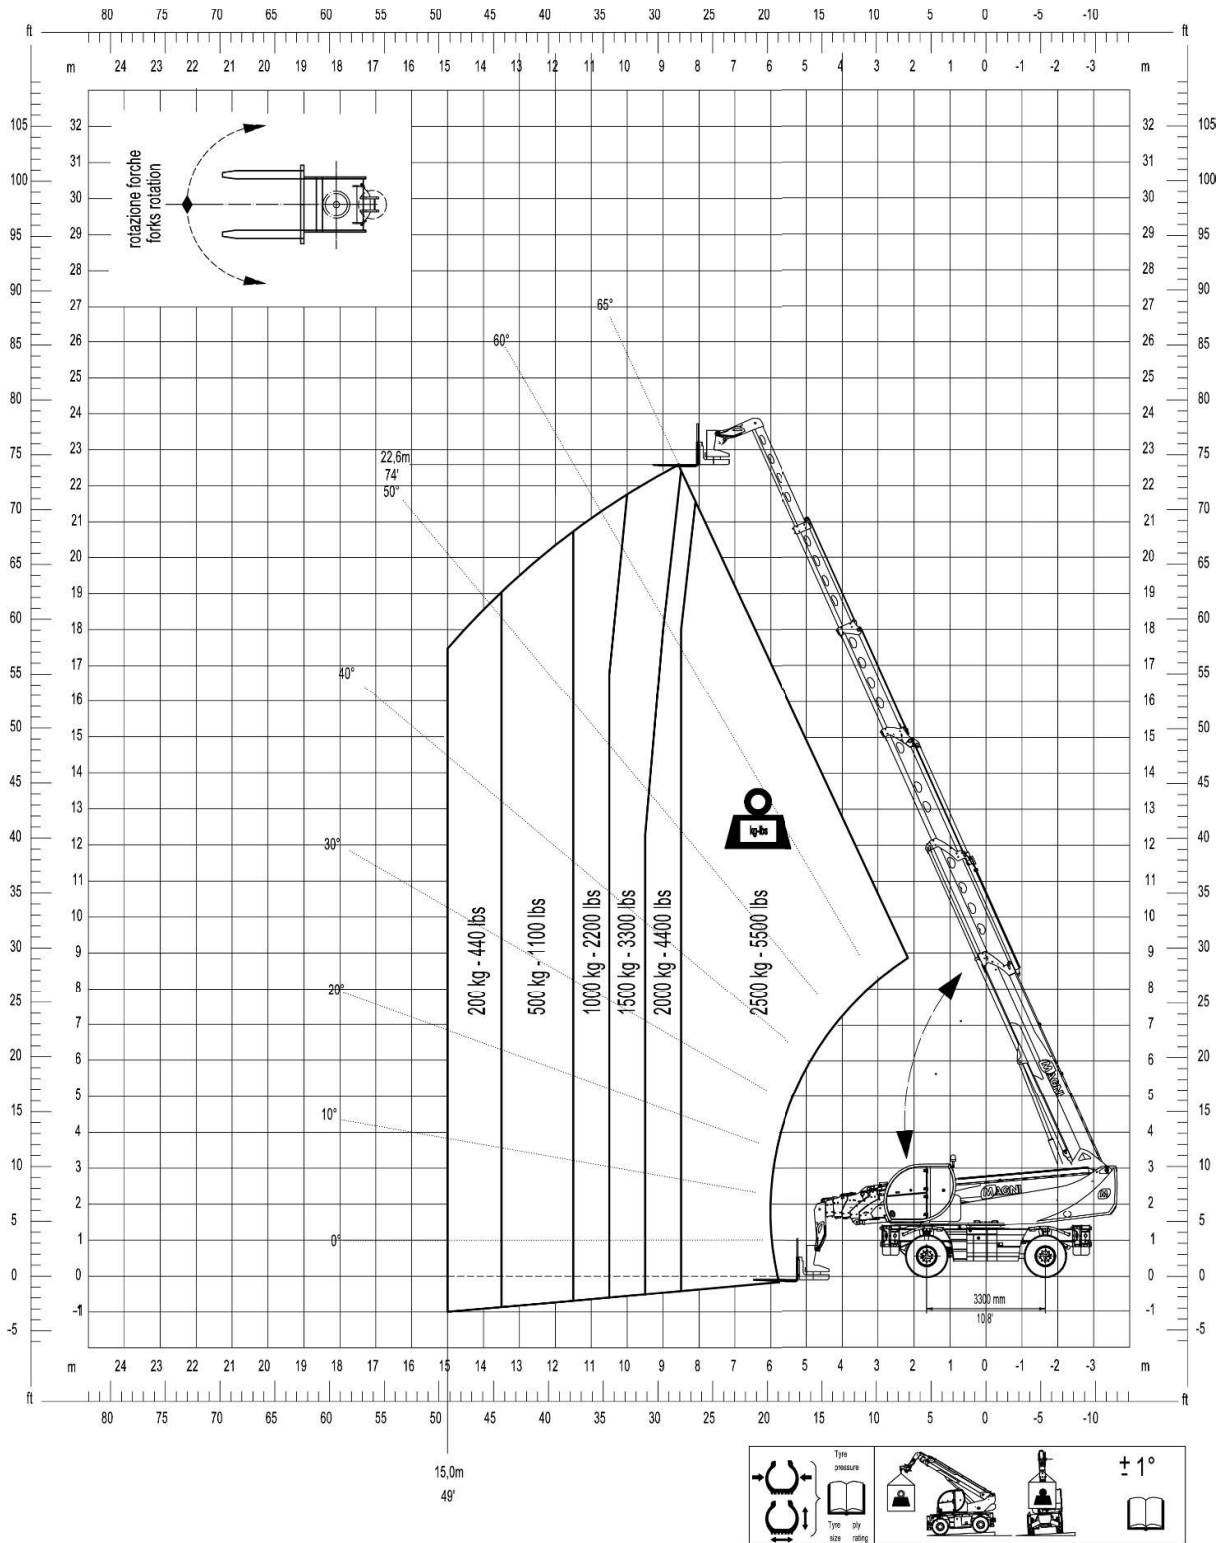

Vehicle	Position	Turret rotation
RTH 6.39 SH RTH 6.39	Tyres	0°

Vehicle	Position	Turret rotation
RTH 6.39 SH RTH 6.39	Tyres	360°

Vehicle	Position	Turret rotation
RTH 6.39 SH RTH 6.39	Stabilisers extended → 100%	360°