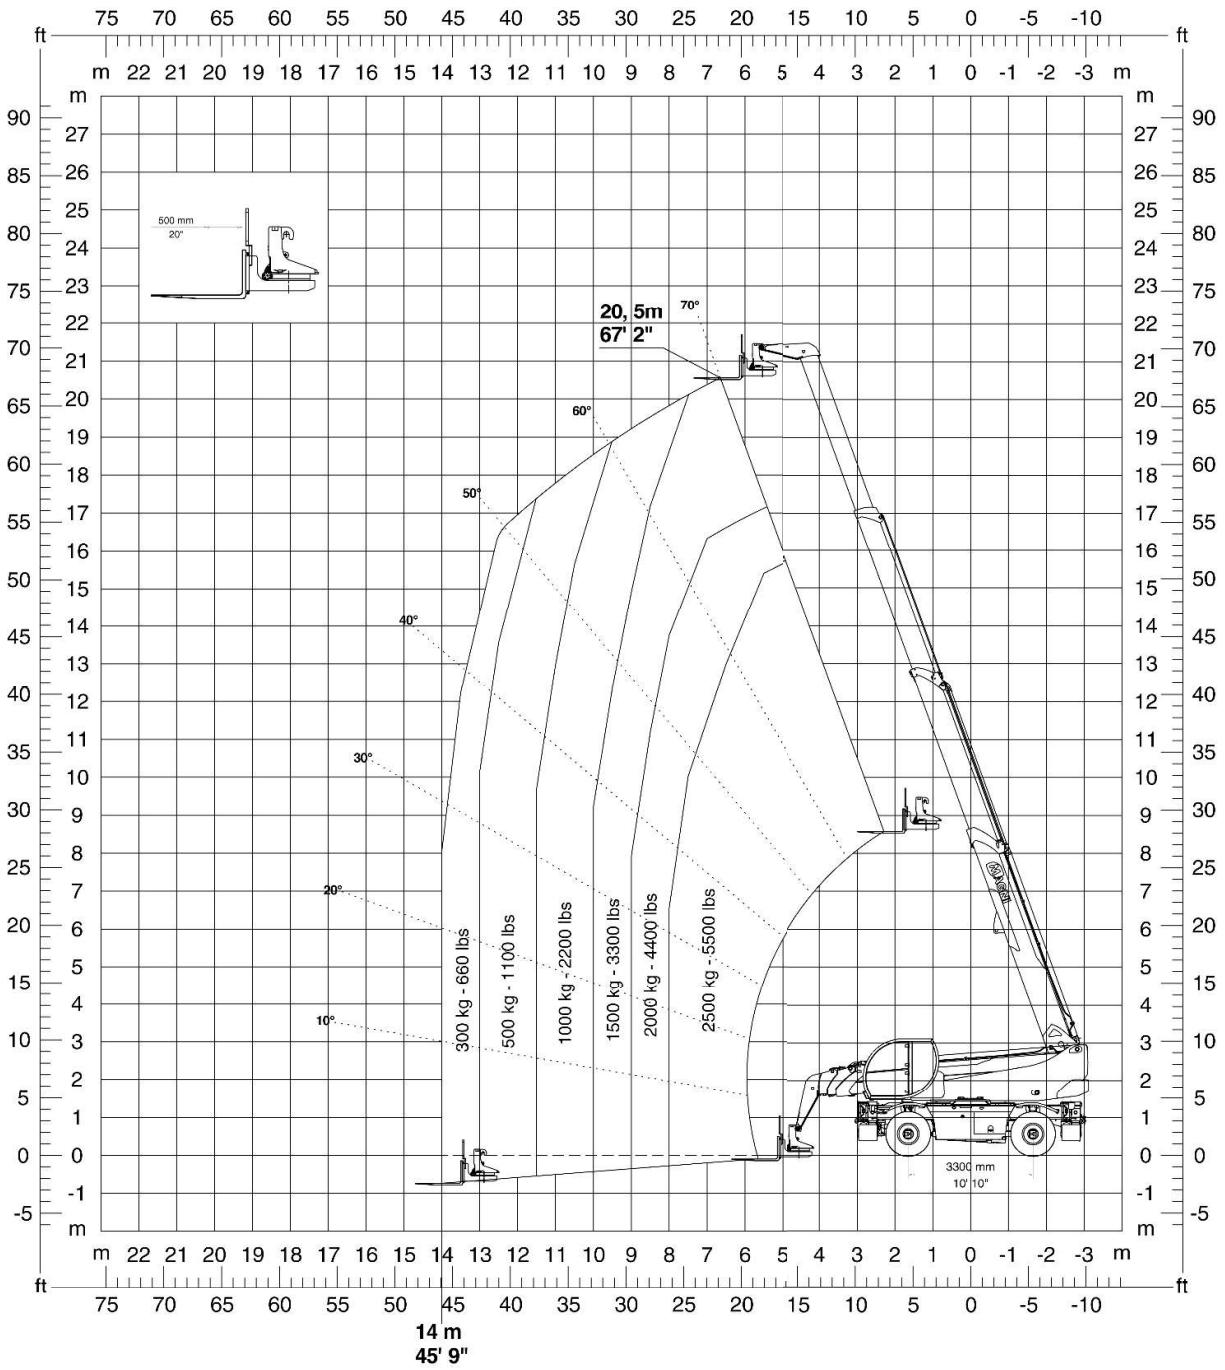

Vehicle	Position	Turret rotation
RTH 8.25 SH RTH 8.25	Tyres	0°

Vehicle	Position	Turret rotation
RTH 8.25 SH RTH 8.25	Tyres	360°

Vehicle	Position	Turret rotation
RTH 8.25 SH RTH 8.25	Stabilisers extended → 100%	360°