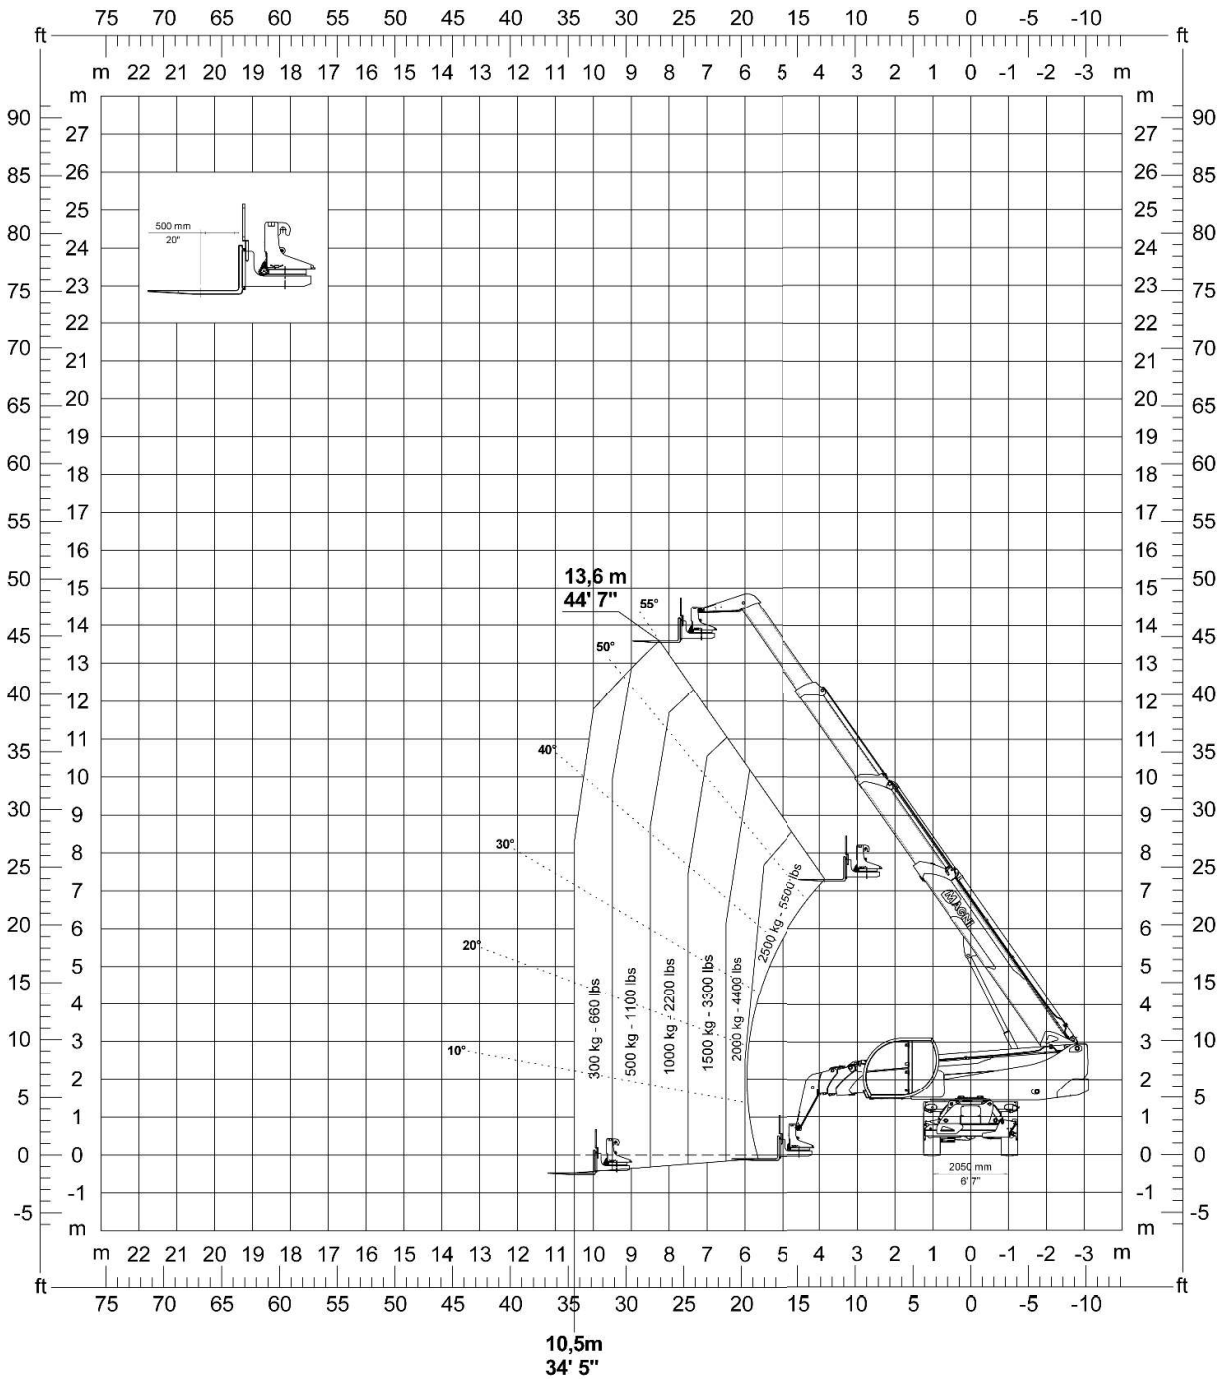

Vehicle	Position	Turret rotation
RTH 8.25 SH RTH 8.25	Tyres	0°

Vehicle	Position	Turret rotation
RTH 8.25 SH RTH 8.25	Tyres	360°

Vehicle	Position	Turret rotation
RTH 8.25 SH RTH 8.25	Stabilisers extended → 100%	360°