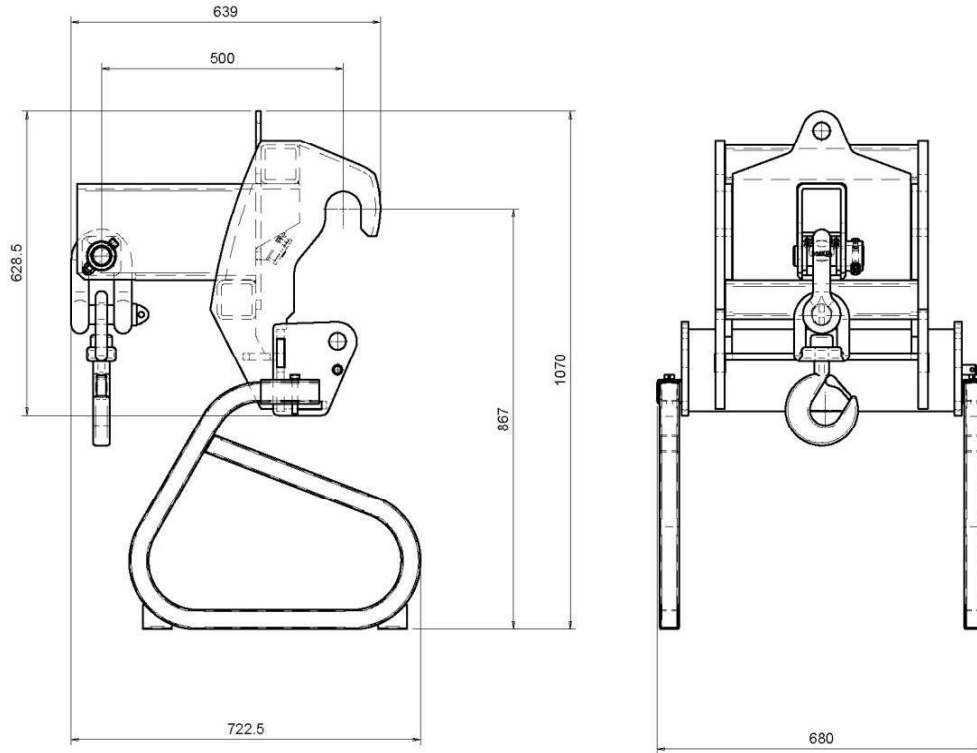

**Hook dimensions with 5000 kg capacity****H5 I-type connection****H5 U-type connection**