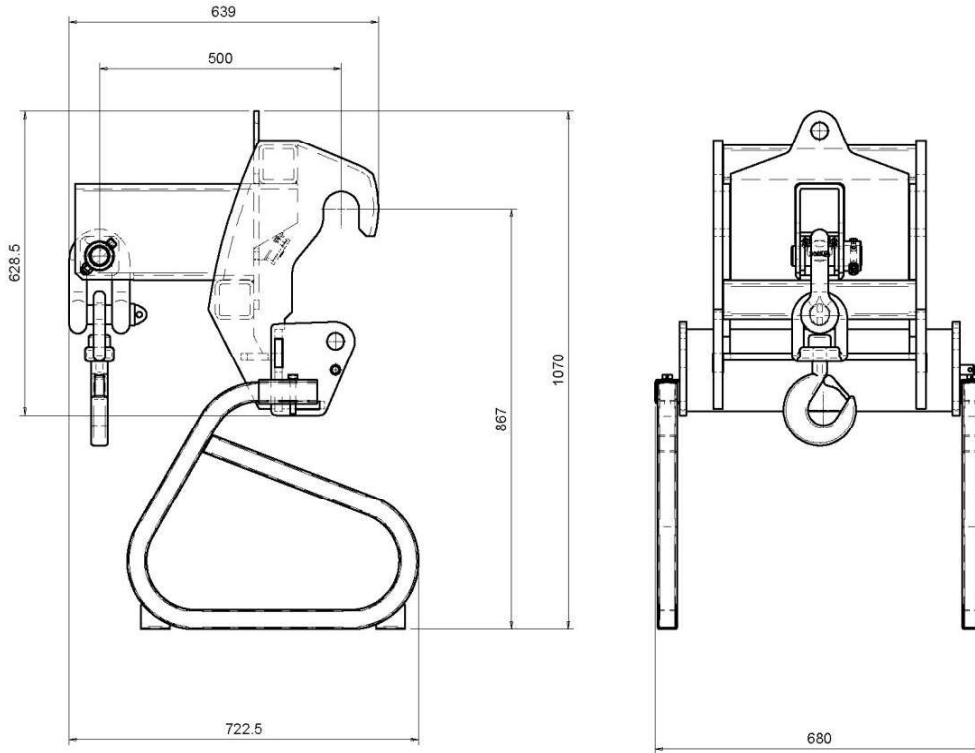

Hook dimensions with 6000 kg capacity**H6 I-type connection****H6 U-type connection**