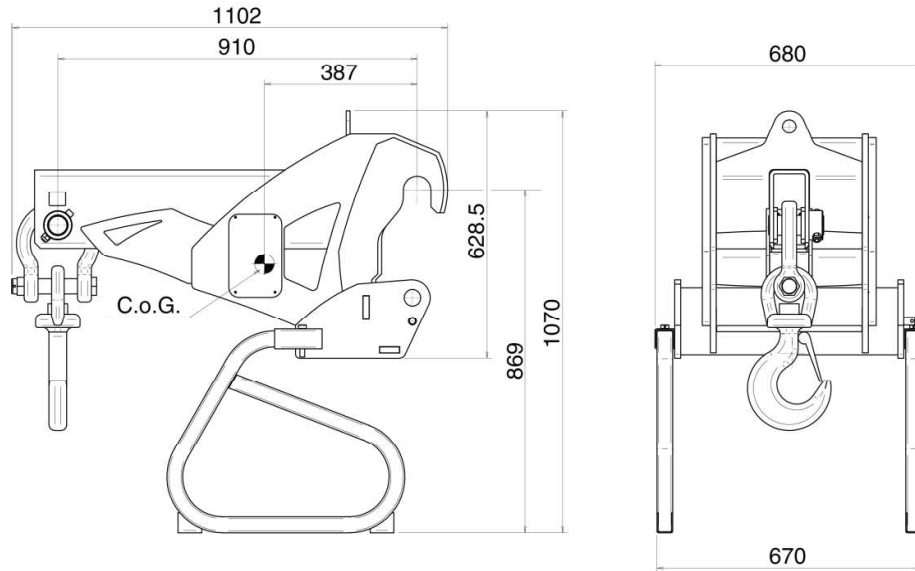

Hook dimensions with 8000 kg capacity

H8 I-type connection

H8 U-type connection