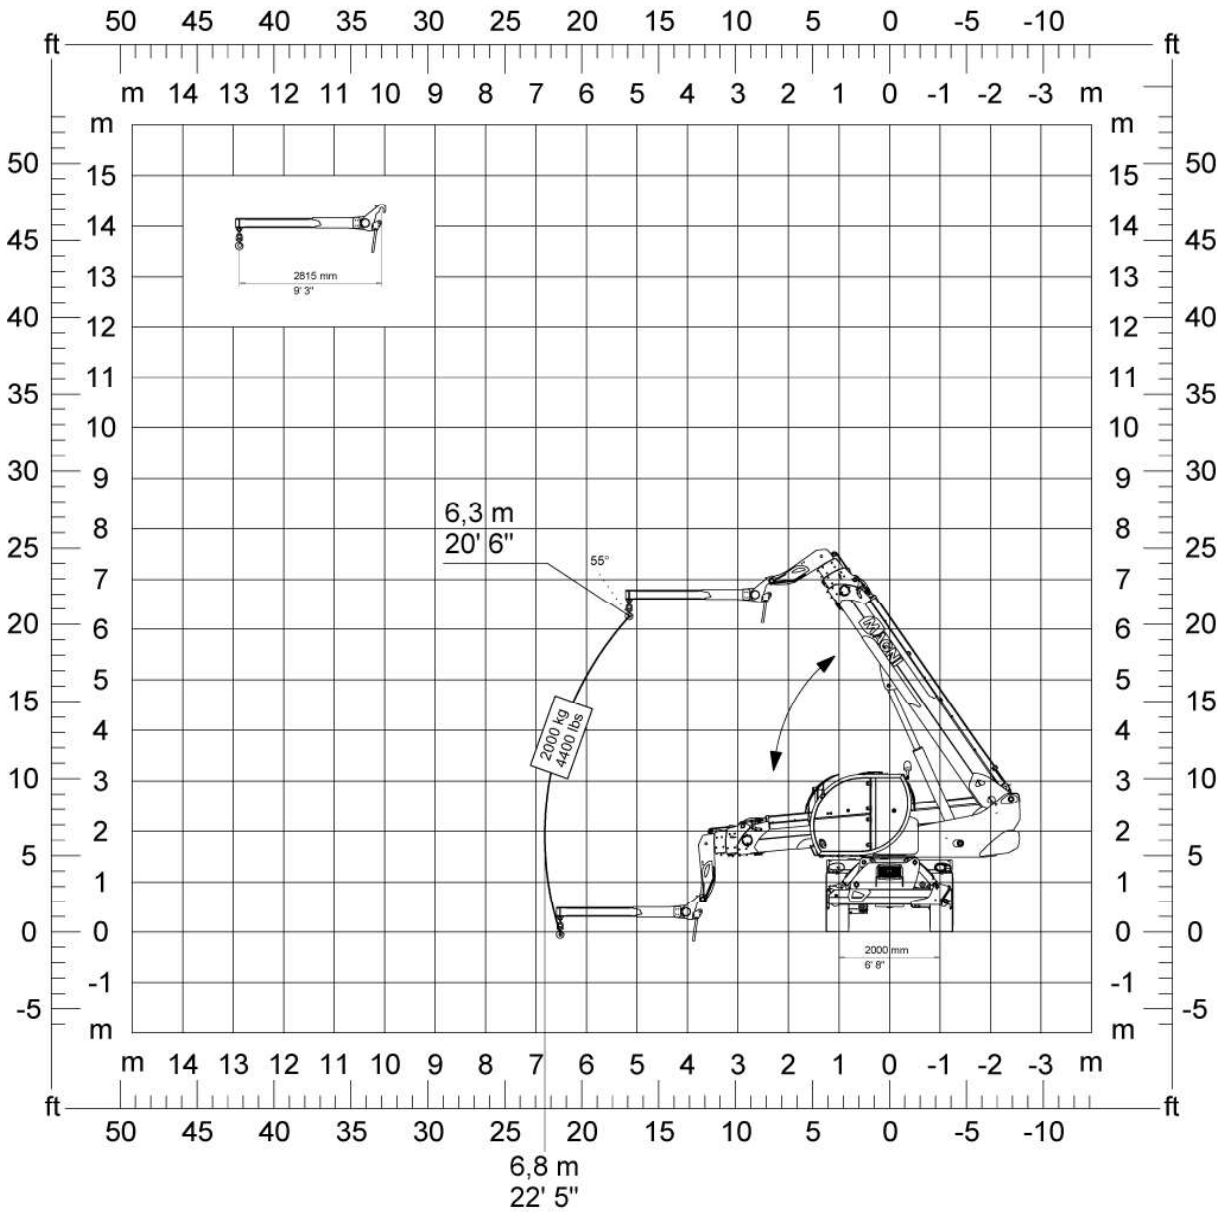

J2000

RTH 5.21 SH on wheels and front boom

J2000

RTH 5.21 SH on wheels – 360°

J2000

RTH 5.21 SH on stabilisers – 360°