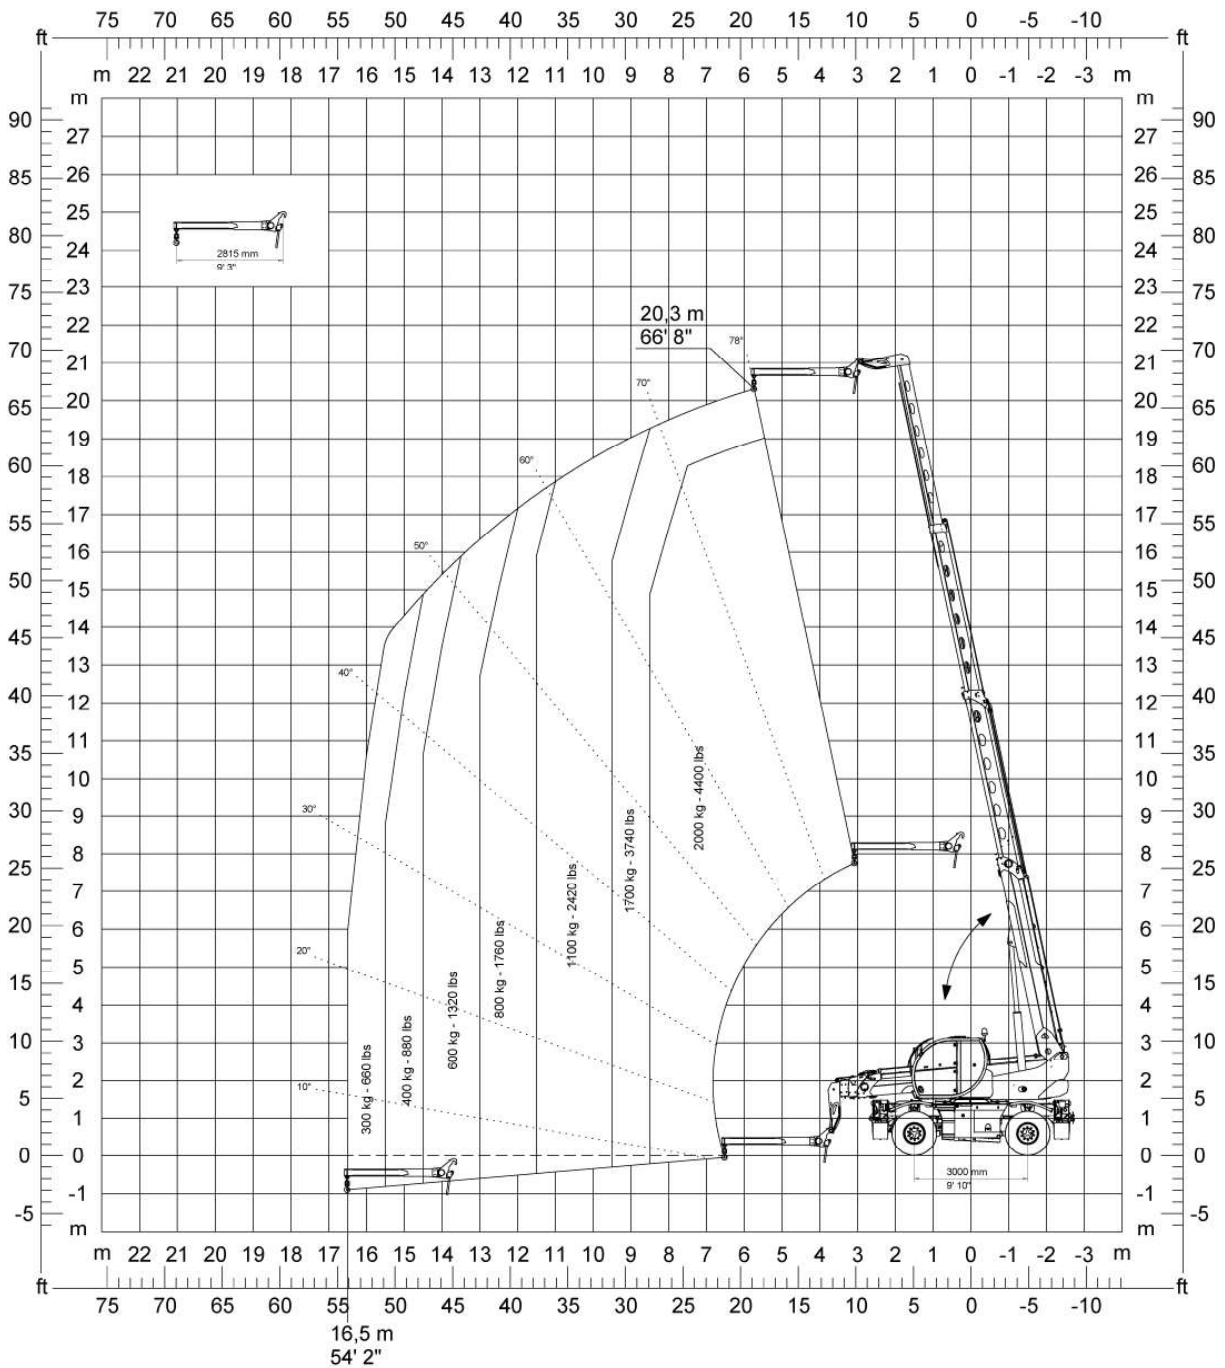

J2000

RTH 5.21 SH on wheels and front boom

J2000

RTH 5.21 SH on wheels – 360°

J2000

RTH 5.21 SH on stabilisers – 360°