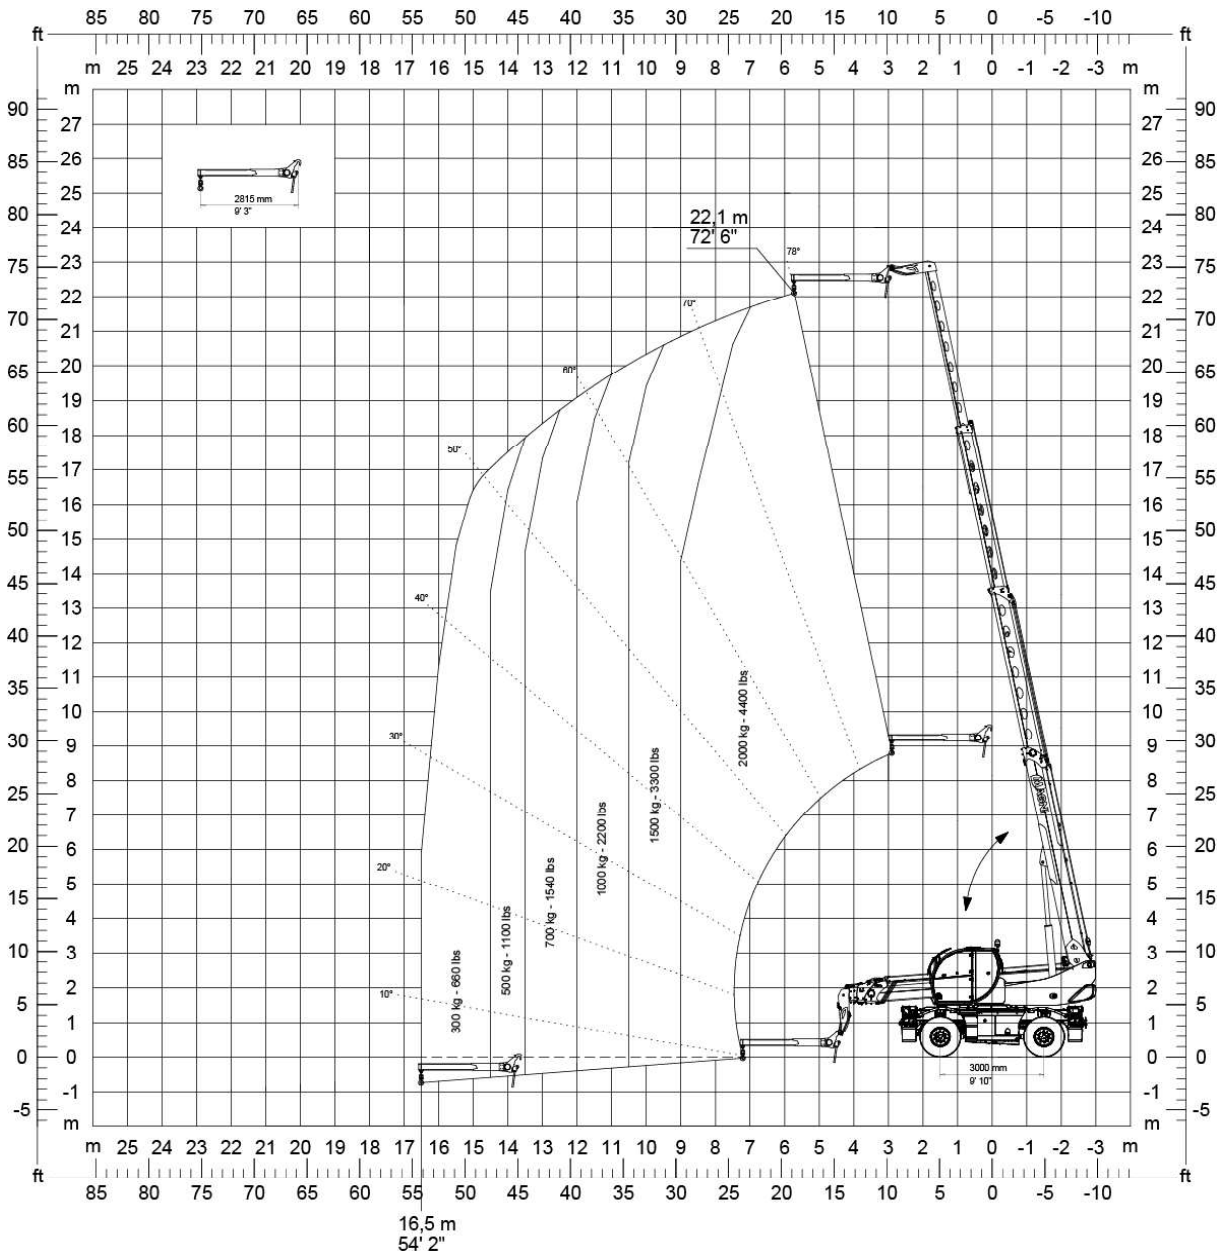

## RTH 5.25 SH on wheels and front boom

## RTH 5.25 SH on wheels – 360°

## RTH 5.25 SH on stabilisers – 360°