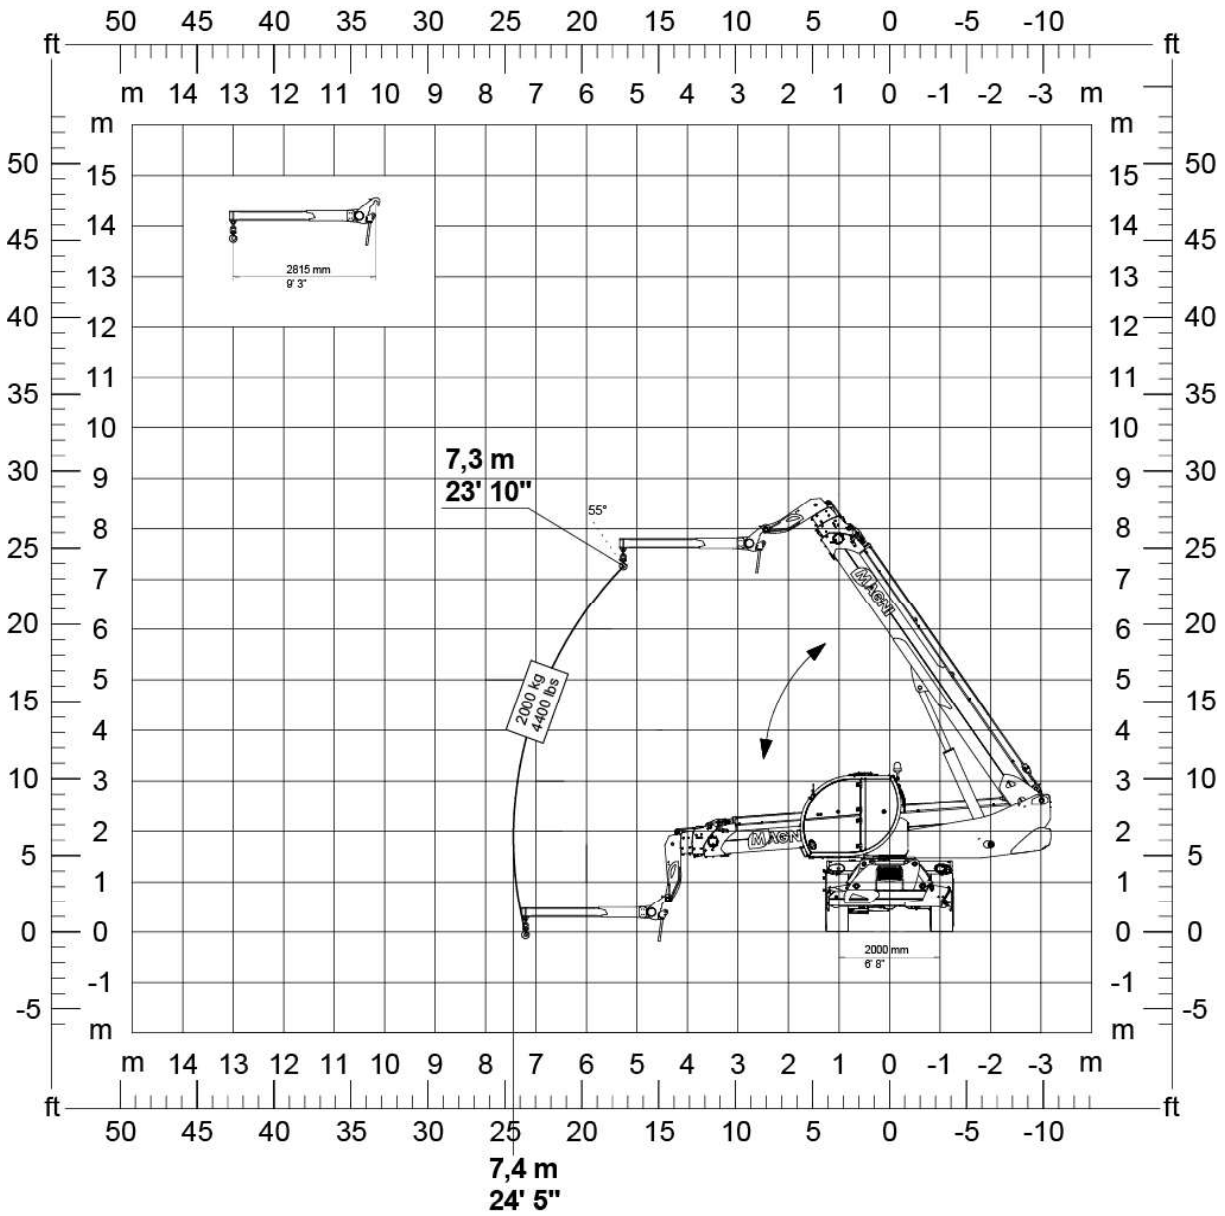

J2000

RTH 6.26 S on wheels and front boom

J2000

RTH 6.26 S on wheels – 360°

J2000

RTH 6.26 S on stabilisers – 360°