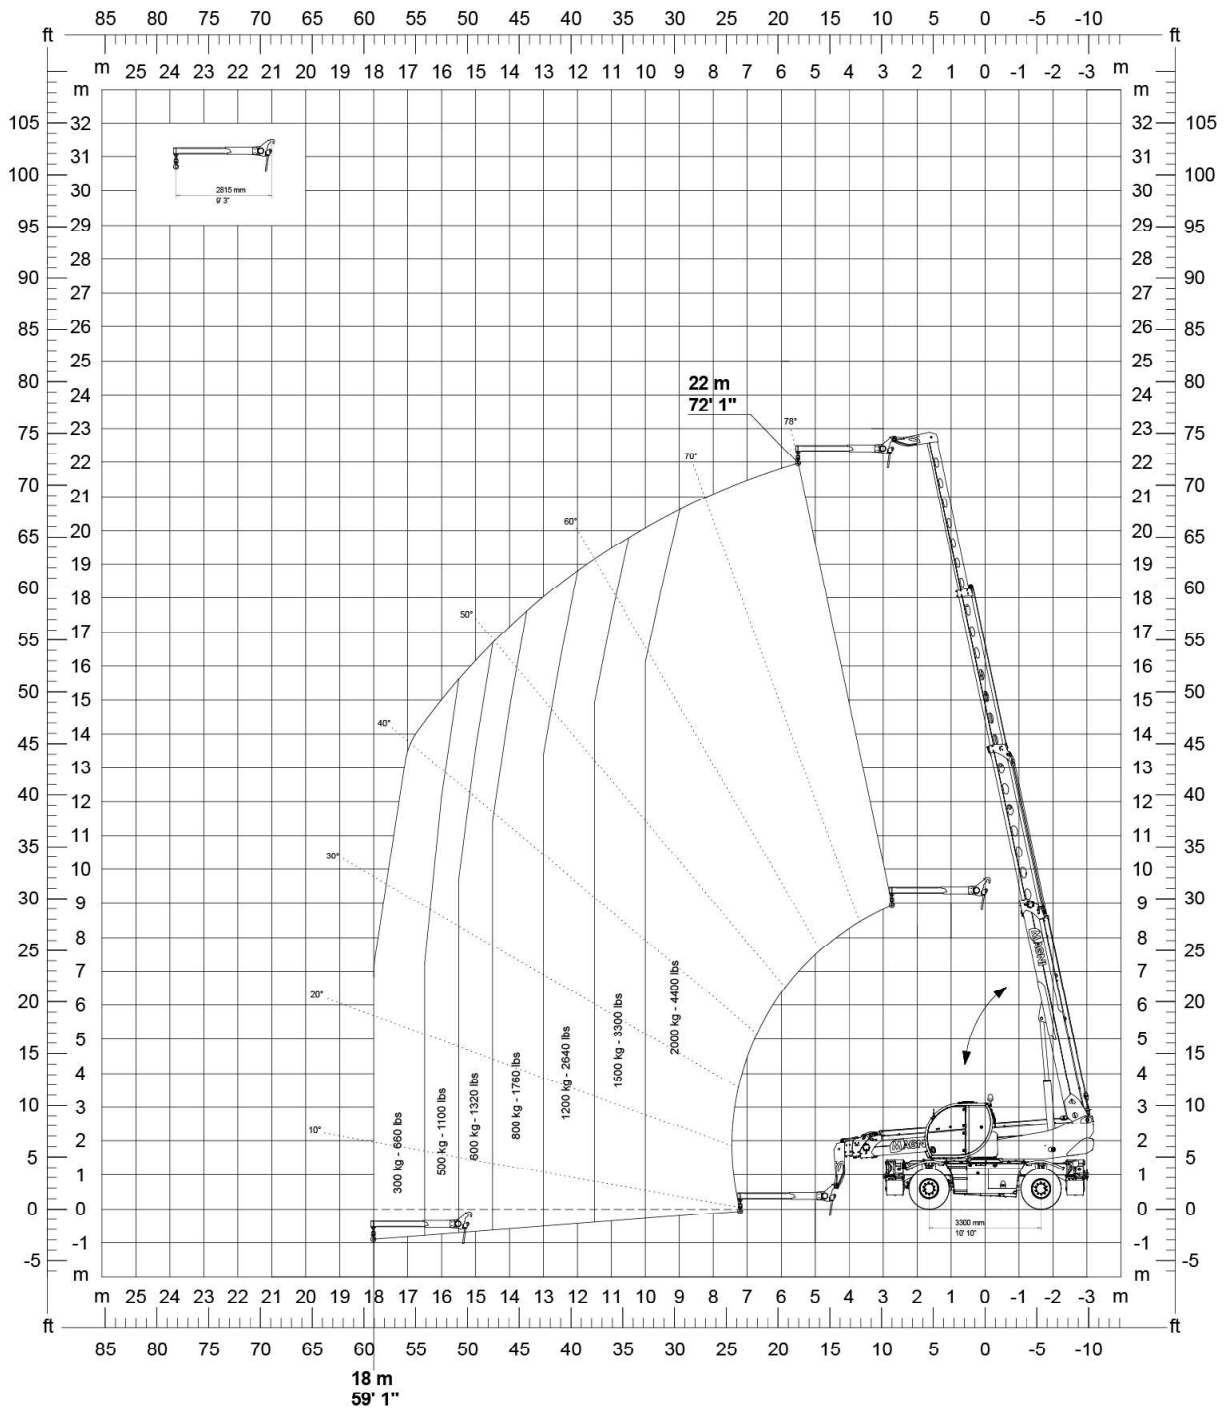

J2000

RTH 6.26 S on wheels and front boom

J2000

RTH 6.26 S on wheels – 360°

J2000

RTH 6.26 S on stabilisers – 360°