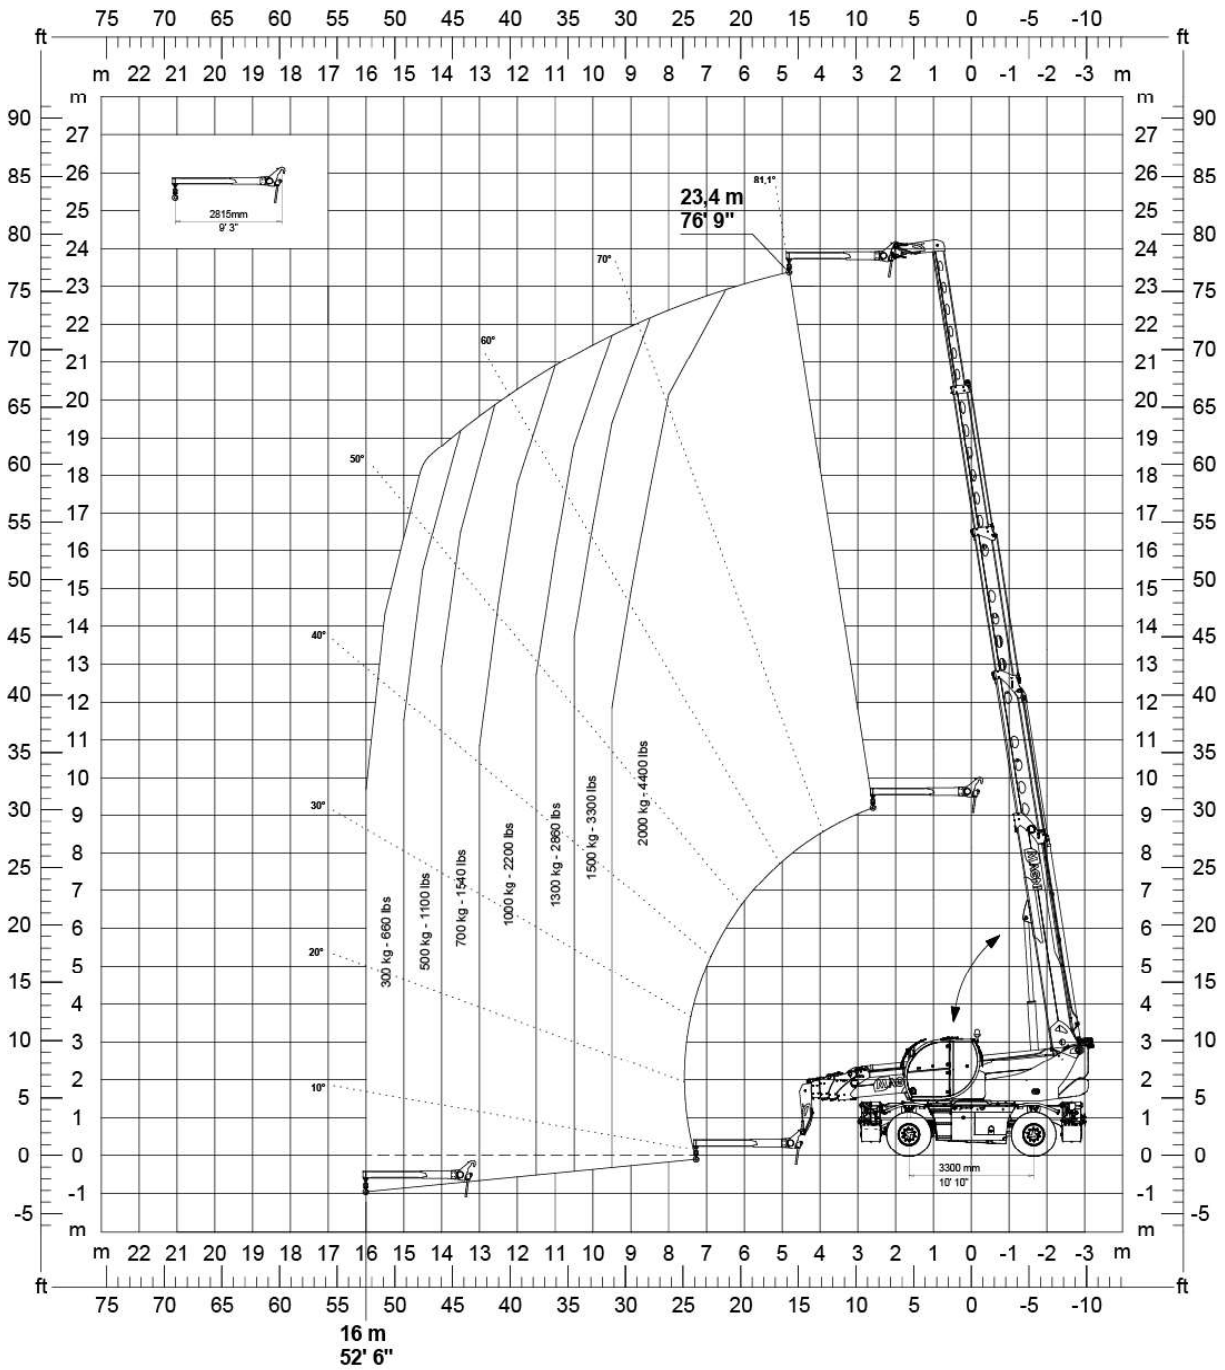

J2000

RTH 6.30 S on wheels and front boom

J2000

RTH 6.30 S on wheels – 360°

J2000

RTH 6.30 S on stabilisers – 360°