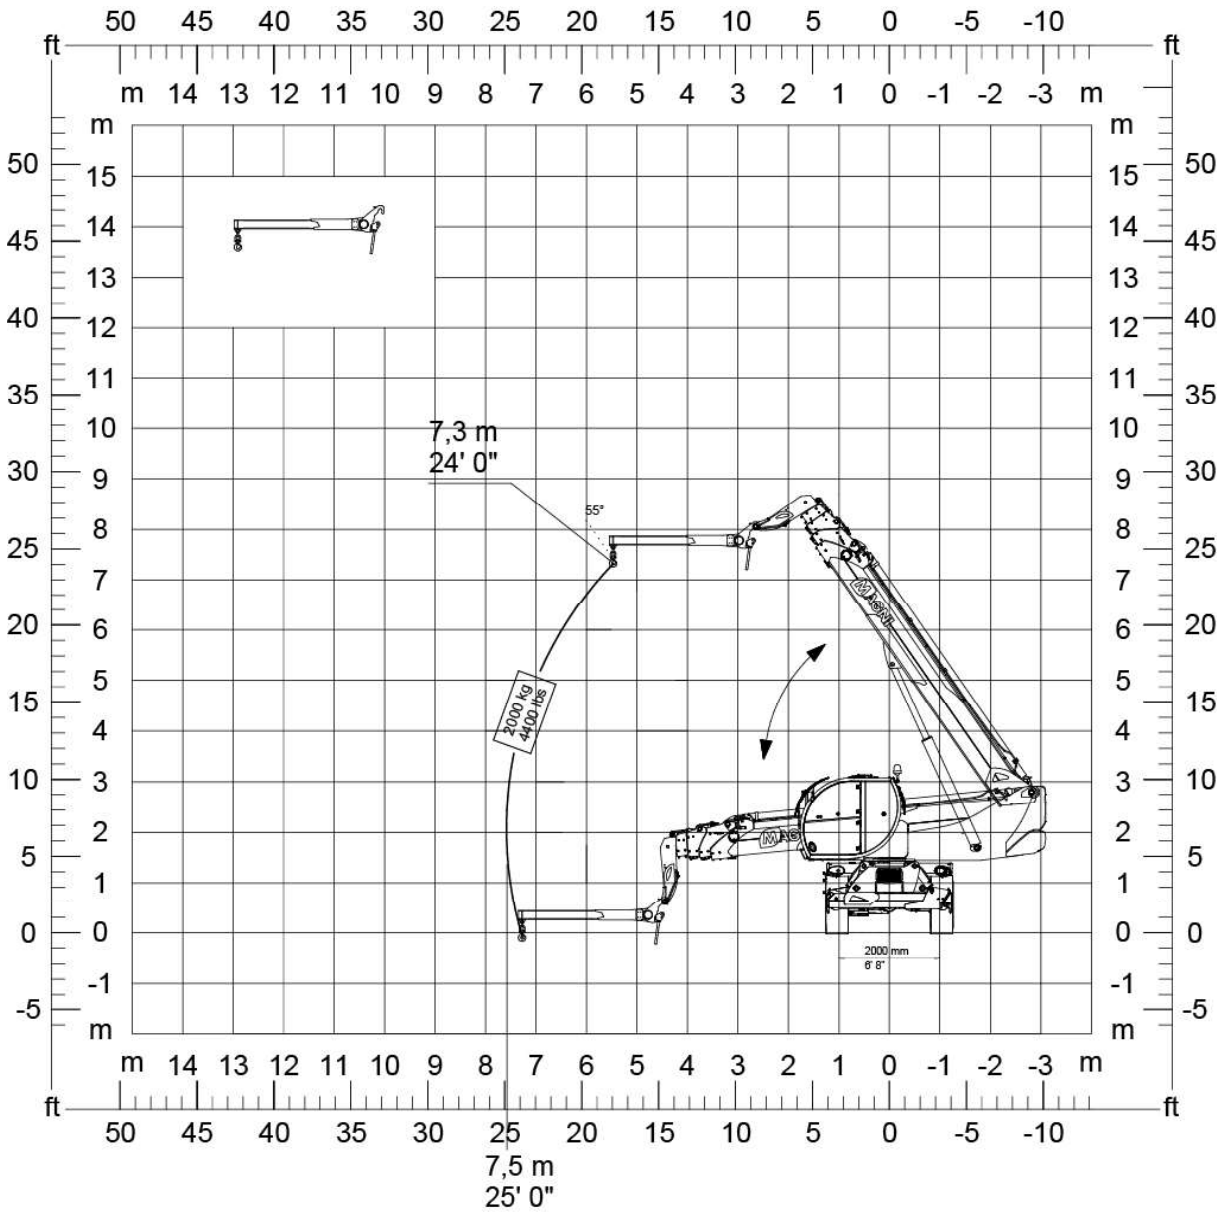

J2000

RTH 6.30 S on wheels and front boom

J2000

RTH 6.30 S on wheels – 360°

J2000

RTH 6.30 S on stabilisers – 360°