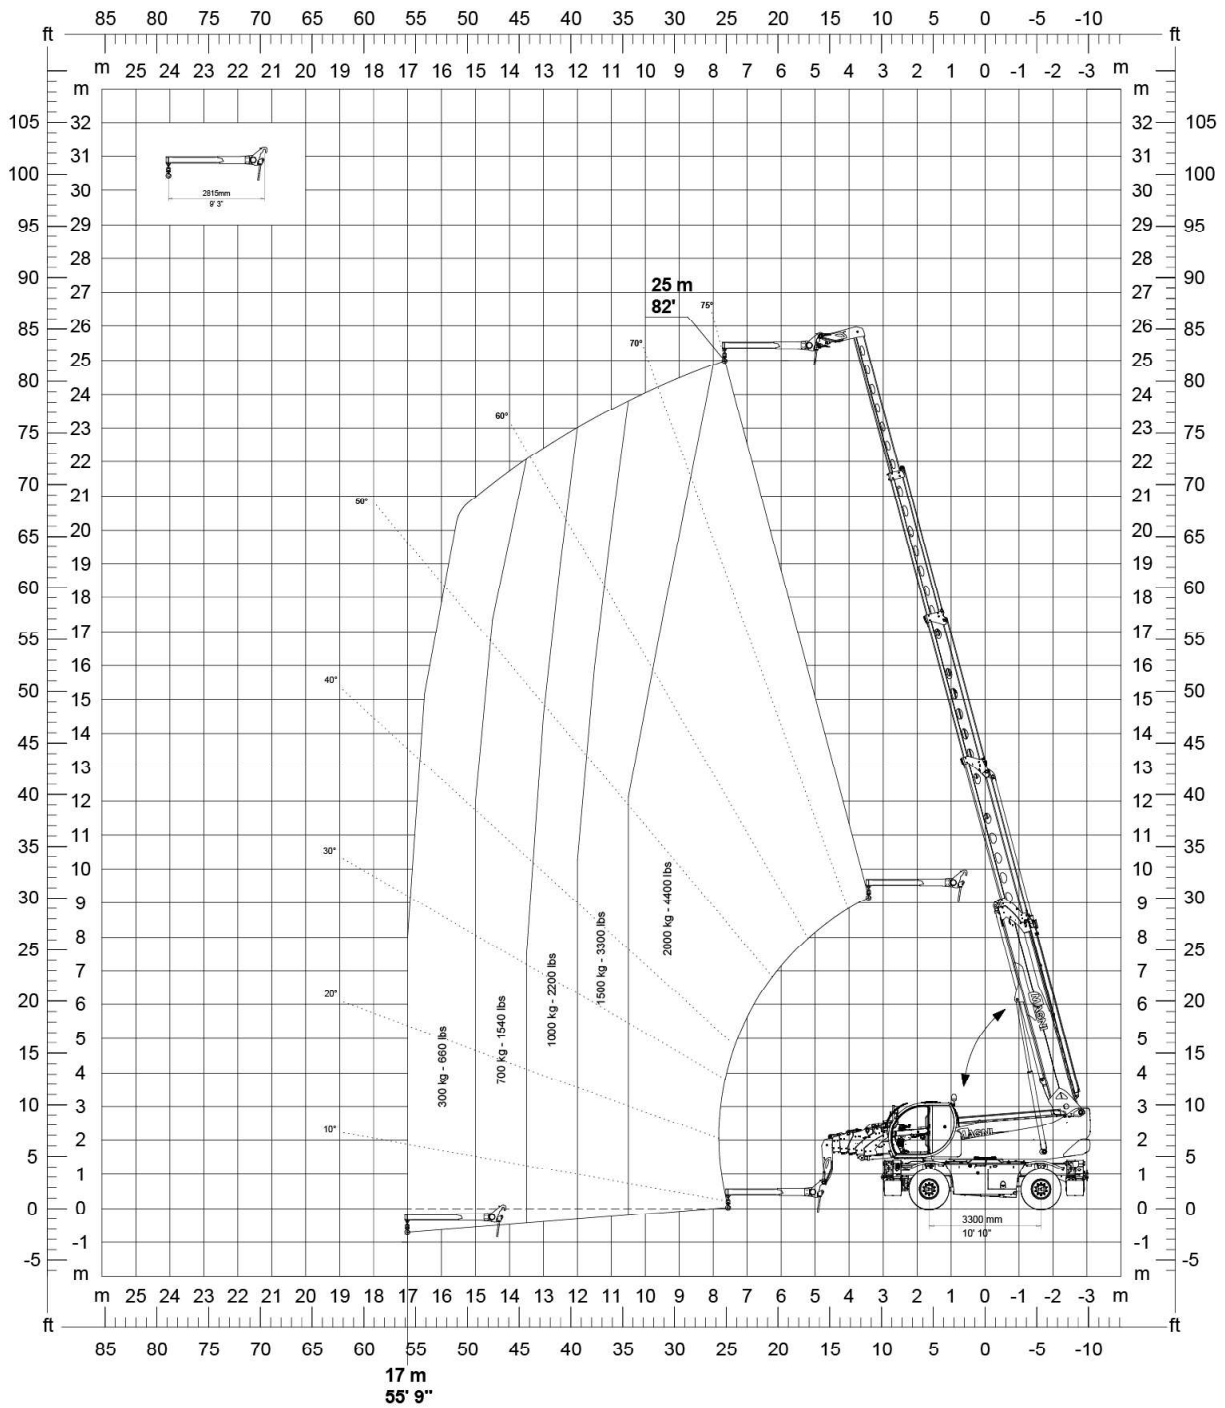

J2000

RTH 6.35 S on wheels and front boom

J2000

RTH 6.35 S on wheels – 360°

J2000

RTH 6.35 S on stabilisers – 360°