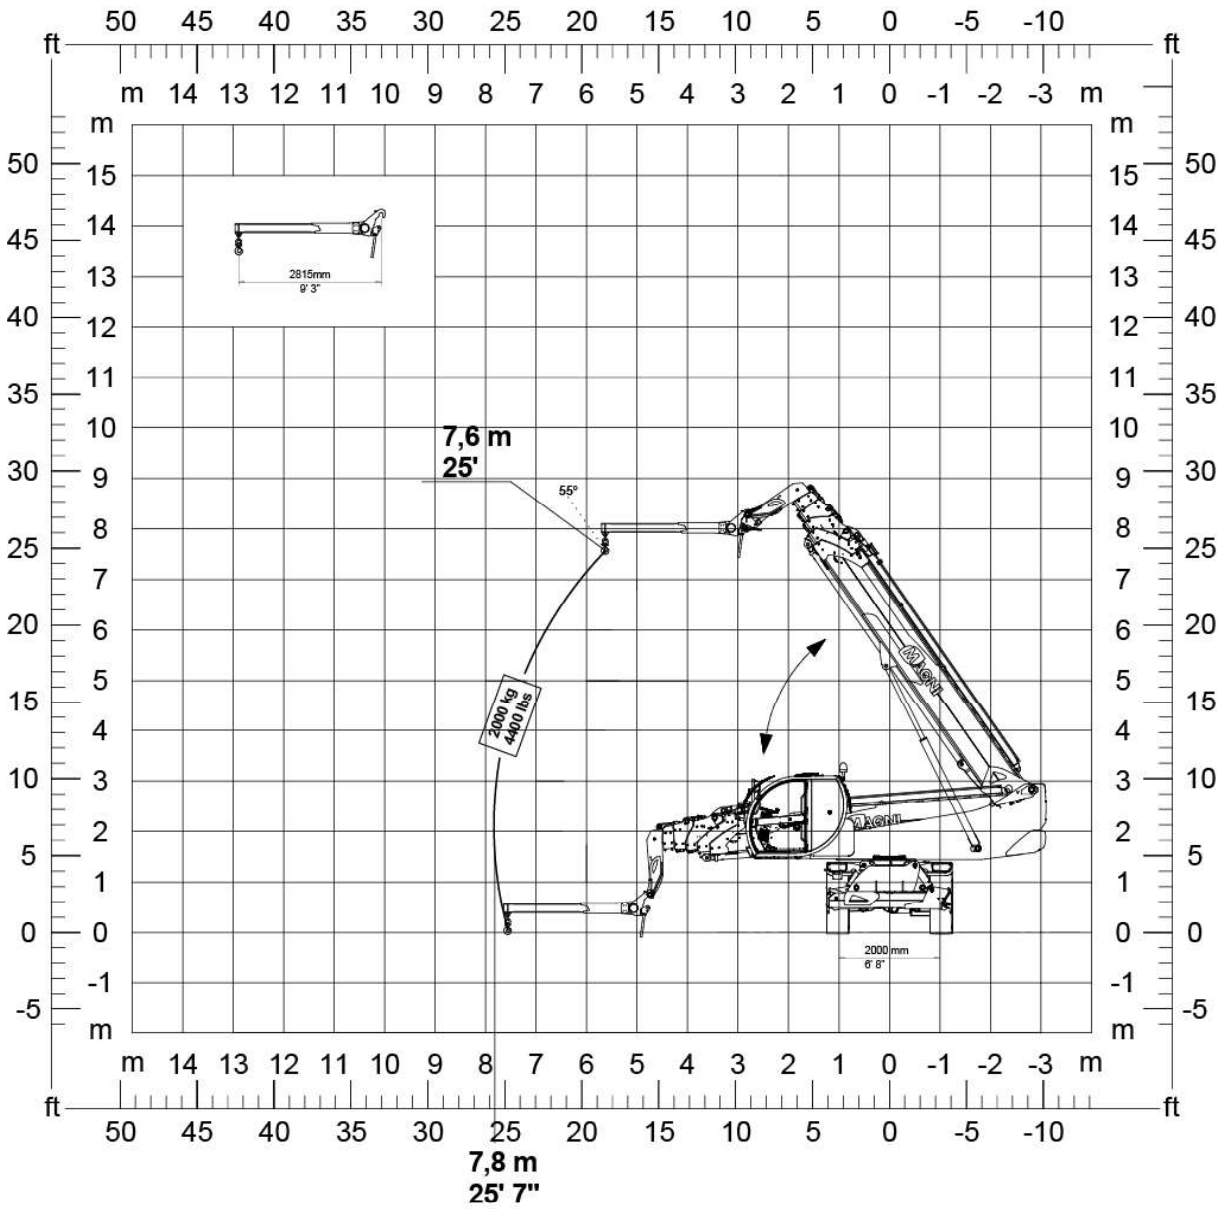

J2000

RTH 6.35 S on wheels and front boom

J2000

RTH 6.35 S on wheels – 360°

J2000

RTH 6.35 S on stabilisers – 360°