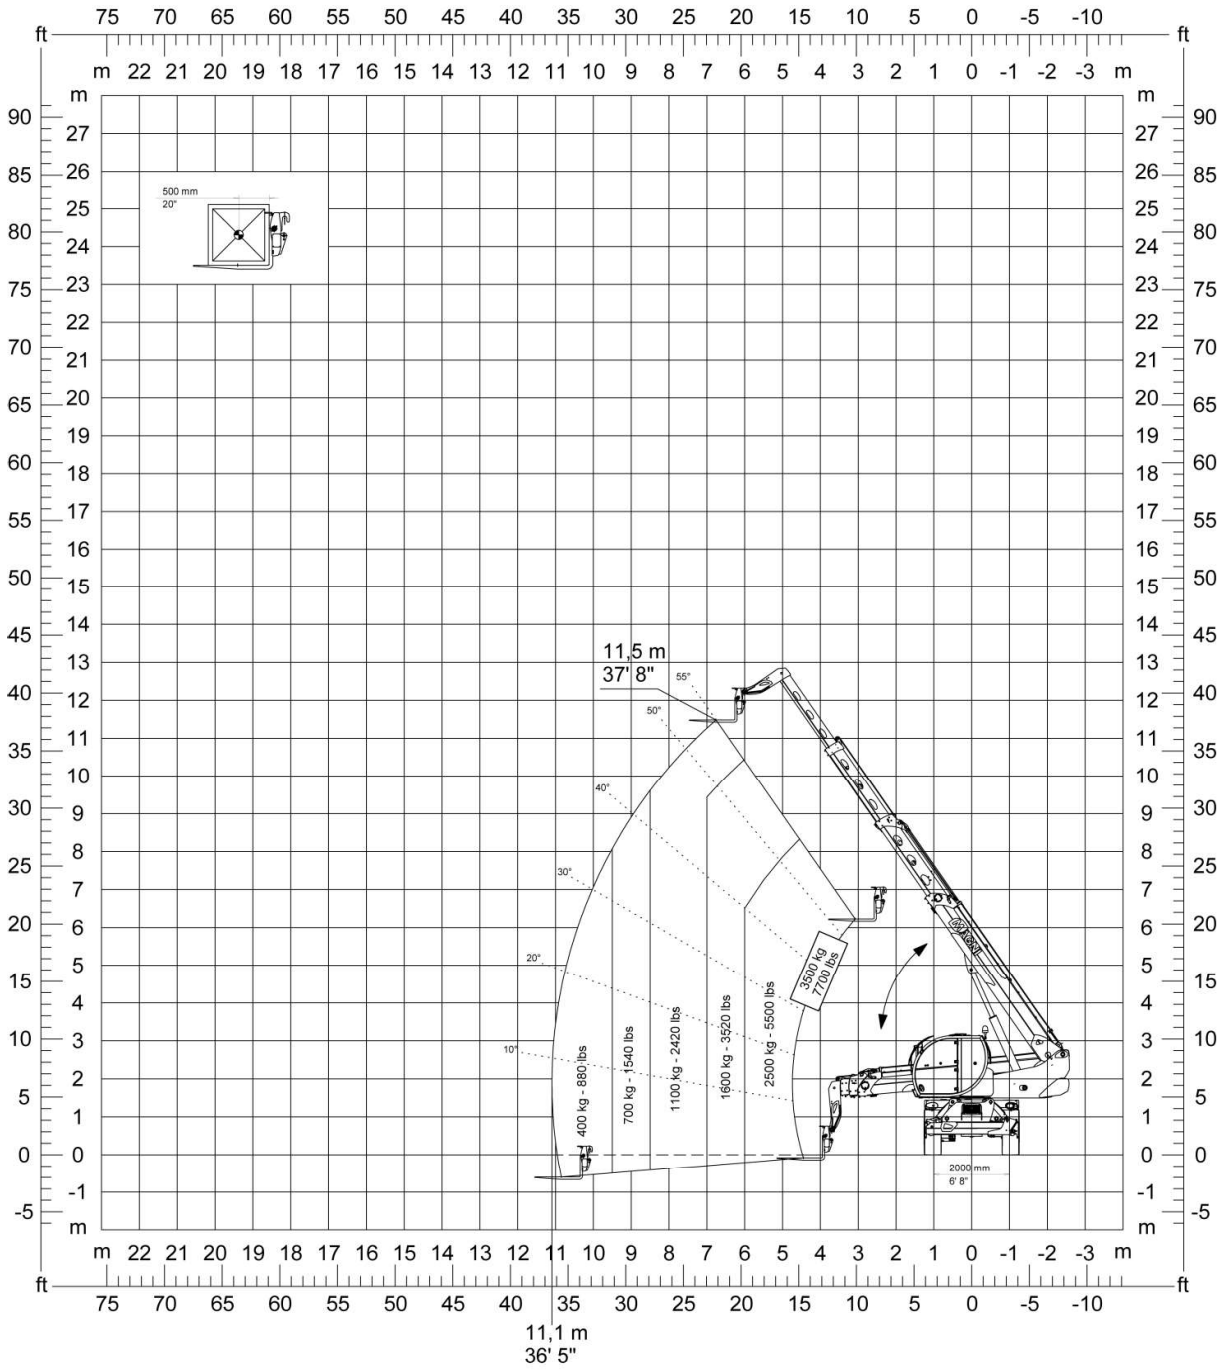

RTH 5.21 SH on wheels – 0°

RTH 5.21 SH on wheels – 360°

RTH 5.21 SH on stabilizers – 360°