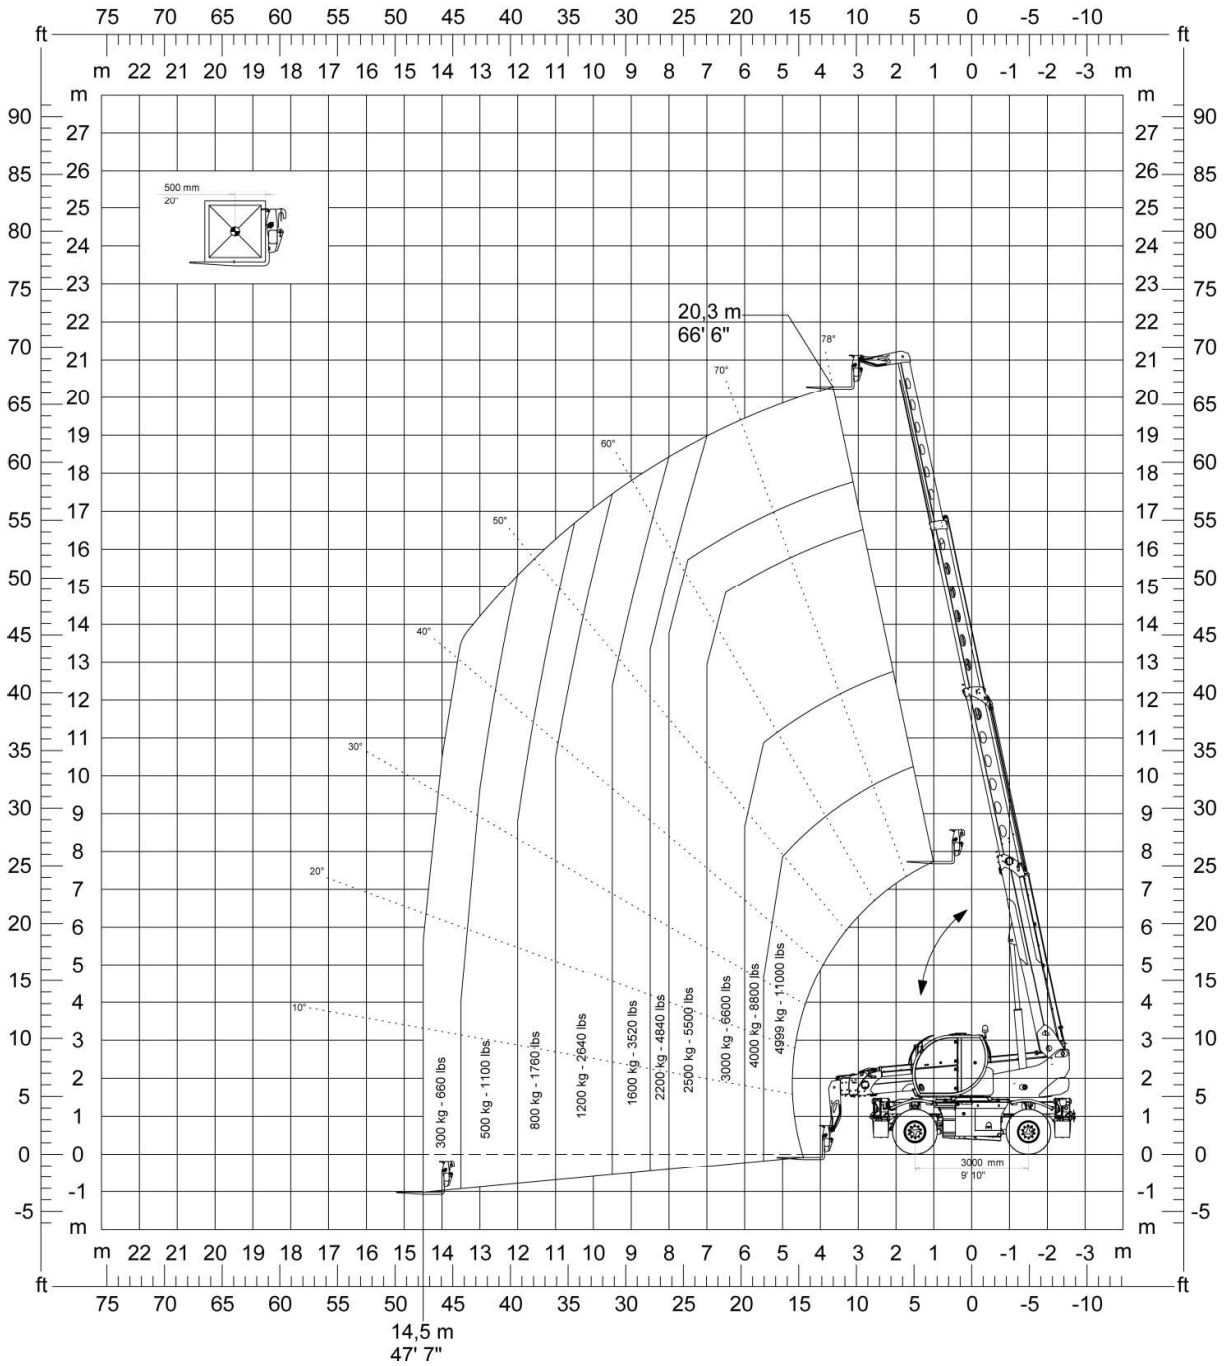

RTH 5.21 SH on wheels – 0°

RTH 5.21 SH on wheels – 360°

RTH 5.21 SH on stabilizers – 360°