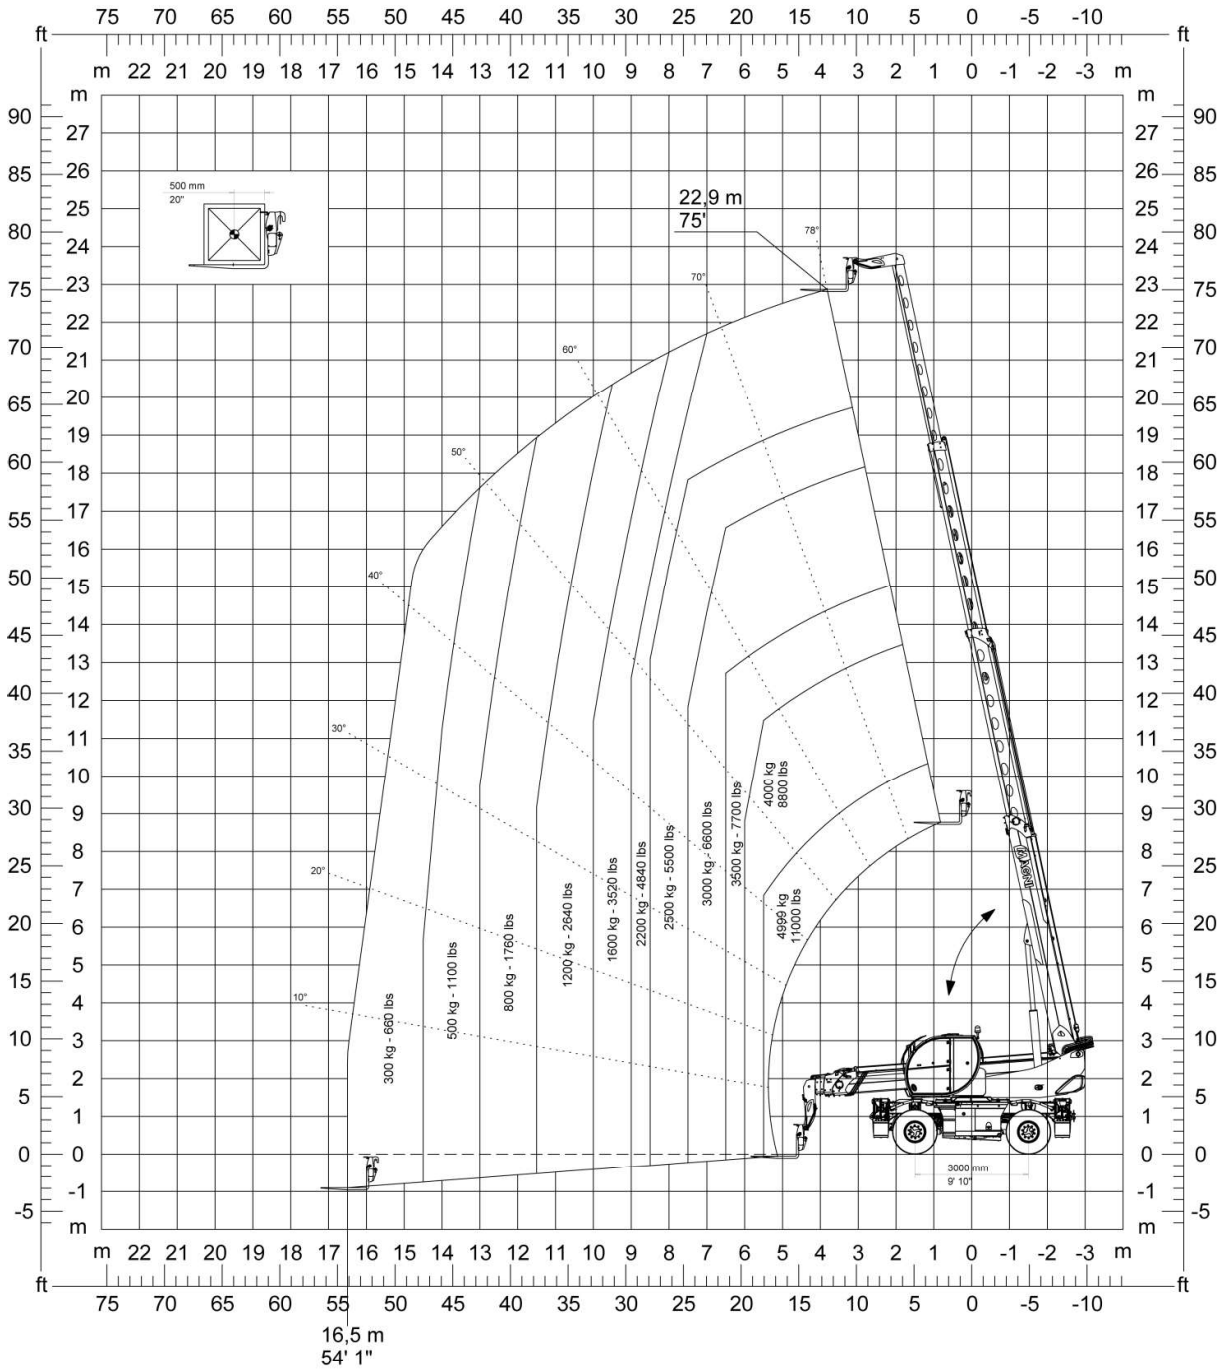

RTH 5.25 SH on wheels – 0°

RTH 5.25 SH portata on wheels – 360°

RTH 5.25 SH on stabilizers – 360°