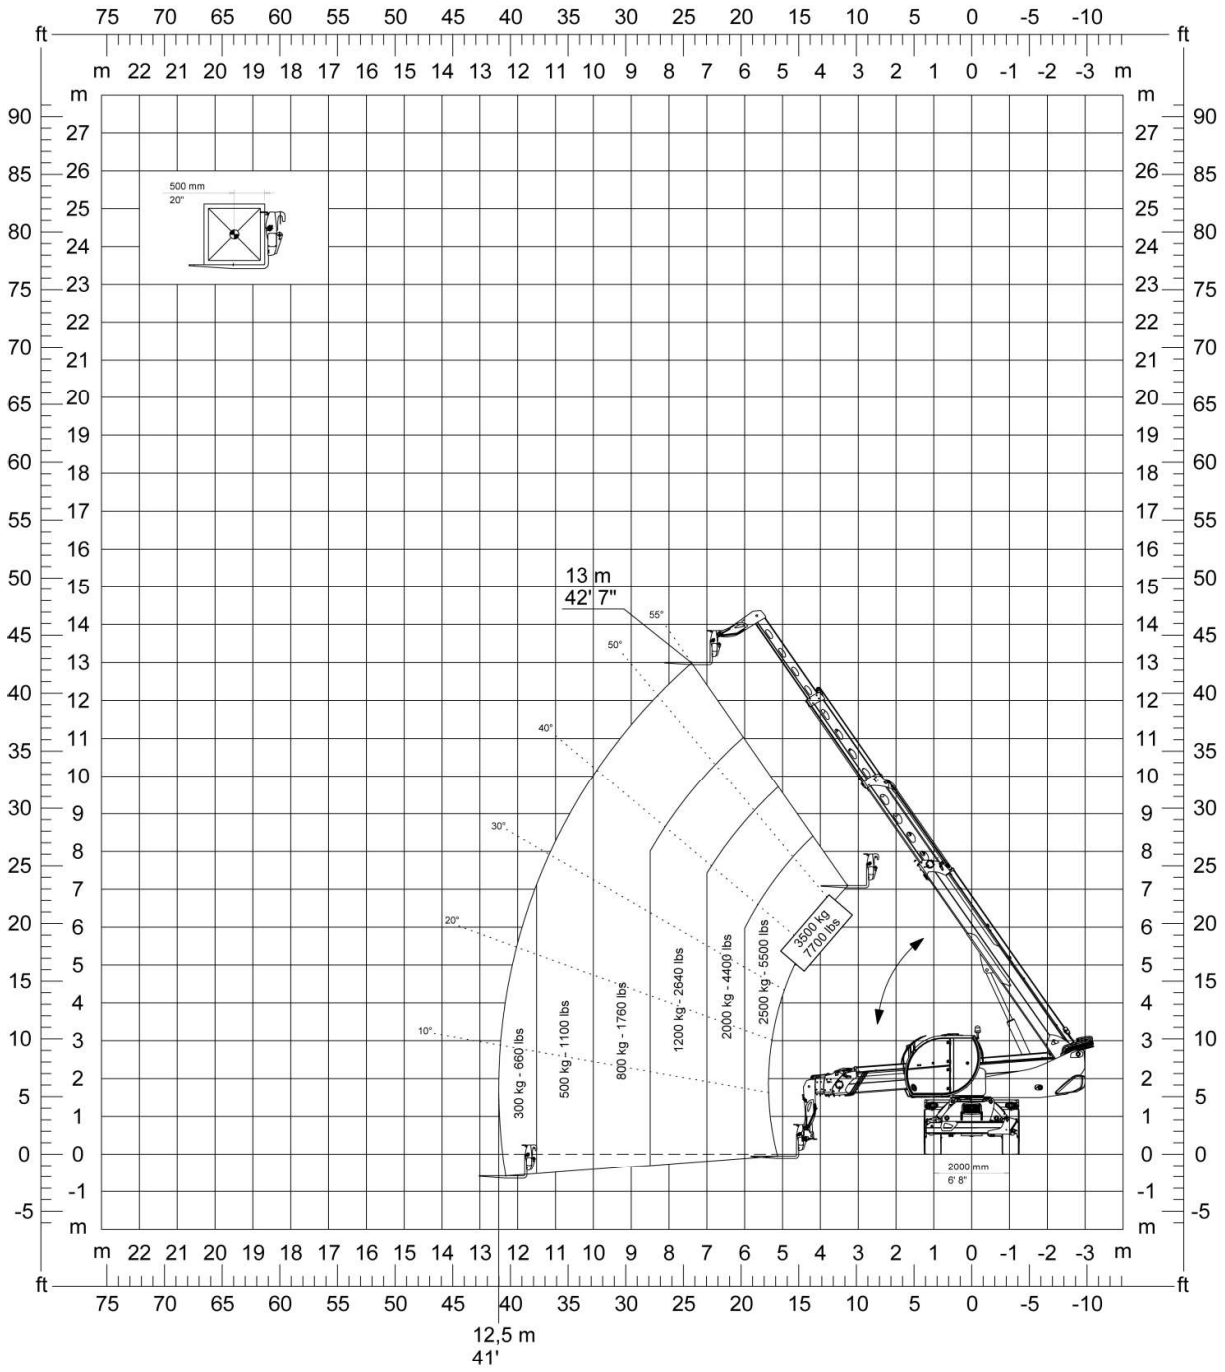

RTH 5.25 SH on wheels – 0°

RTH 5.25 SH portata on wheels – 360°

RTH 5.25 SH on stabilizers – 360°