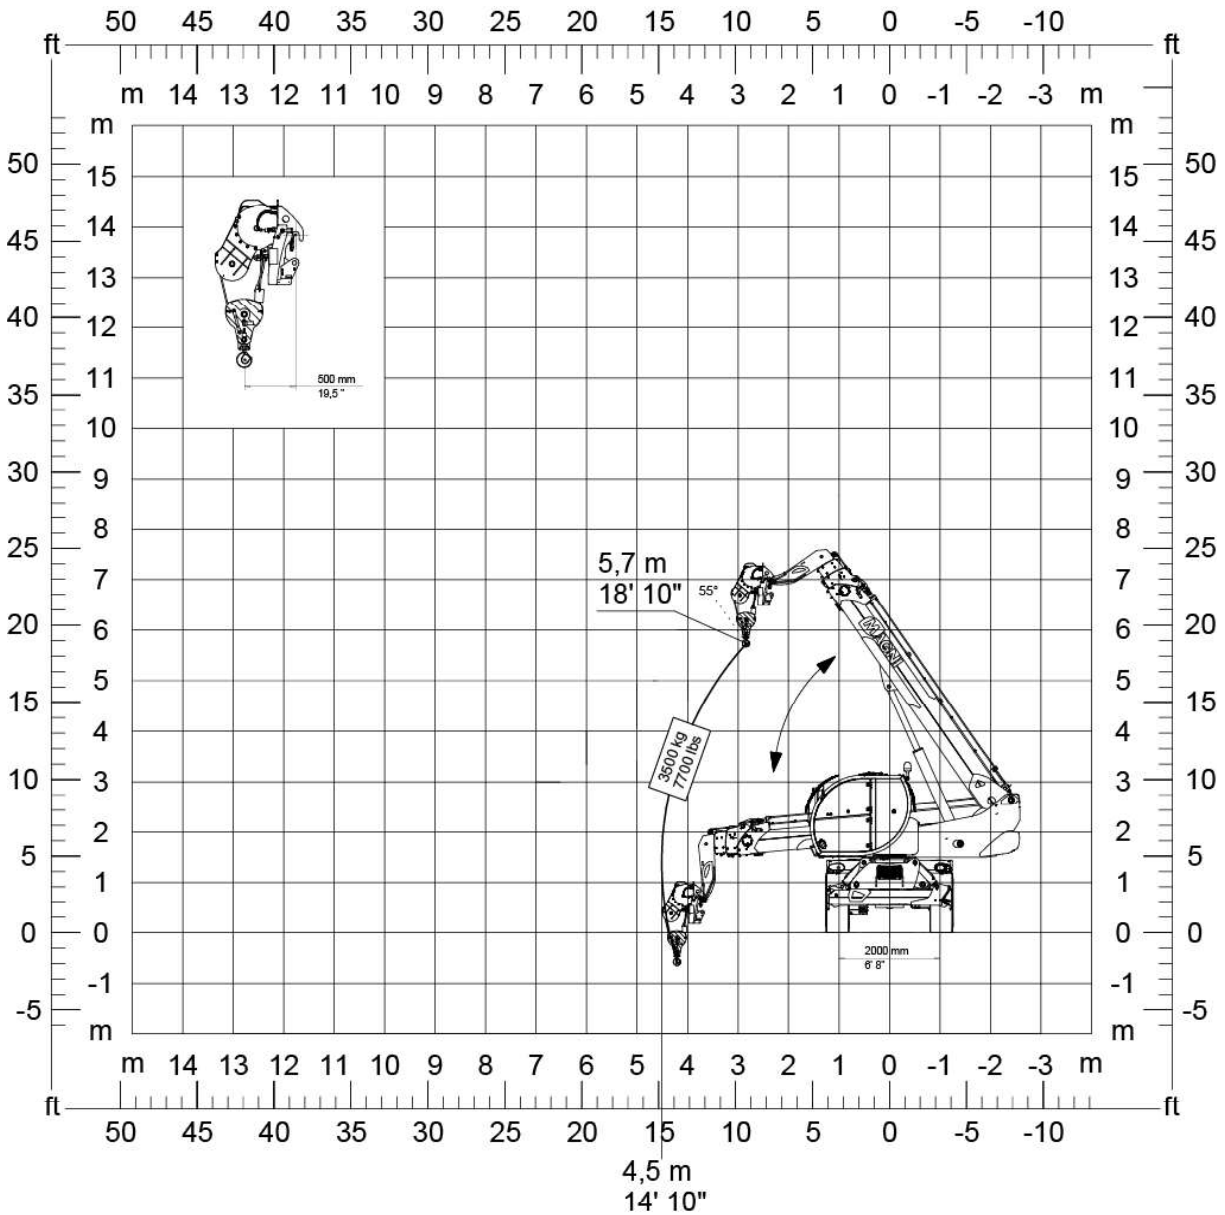

Vehicle	Position	Turret rotation
RTH 5.21 SH	Tyres	0°

Vehicle	Position	Turret rotation
RTH 5.21 SH	Tyres	360°

Vehicle	Position	Turret rotation
RTH 5.21 SH	Stabilisers extended → 100%	360°