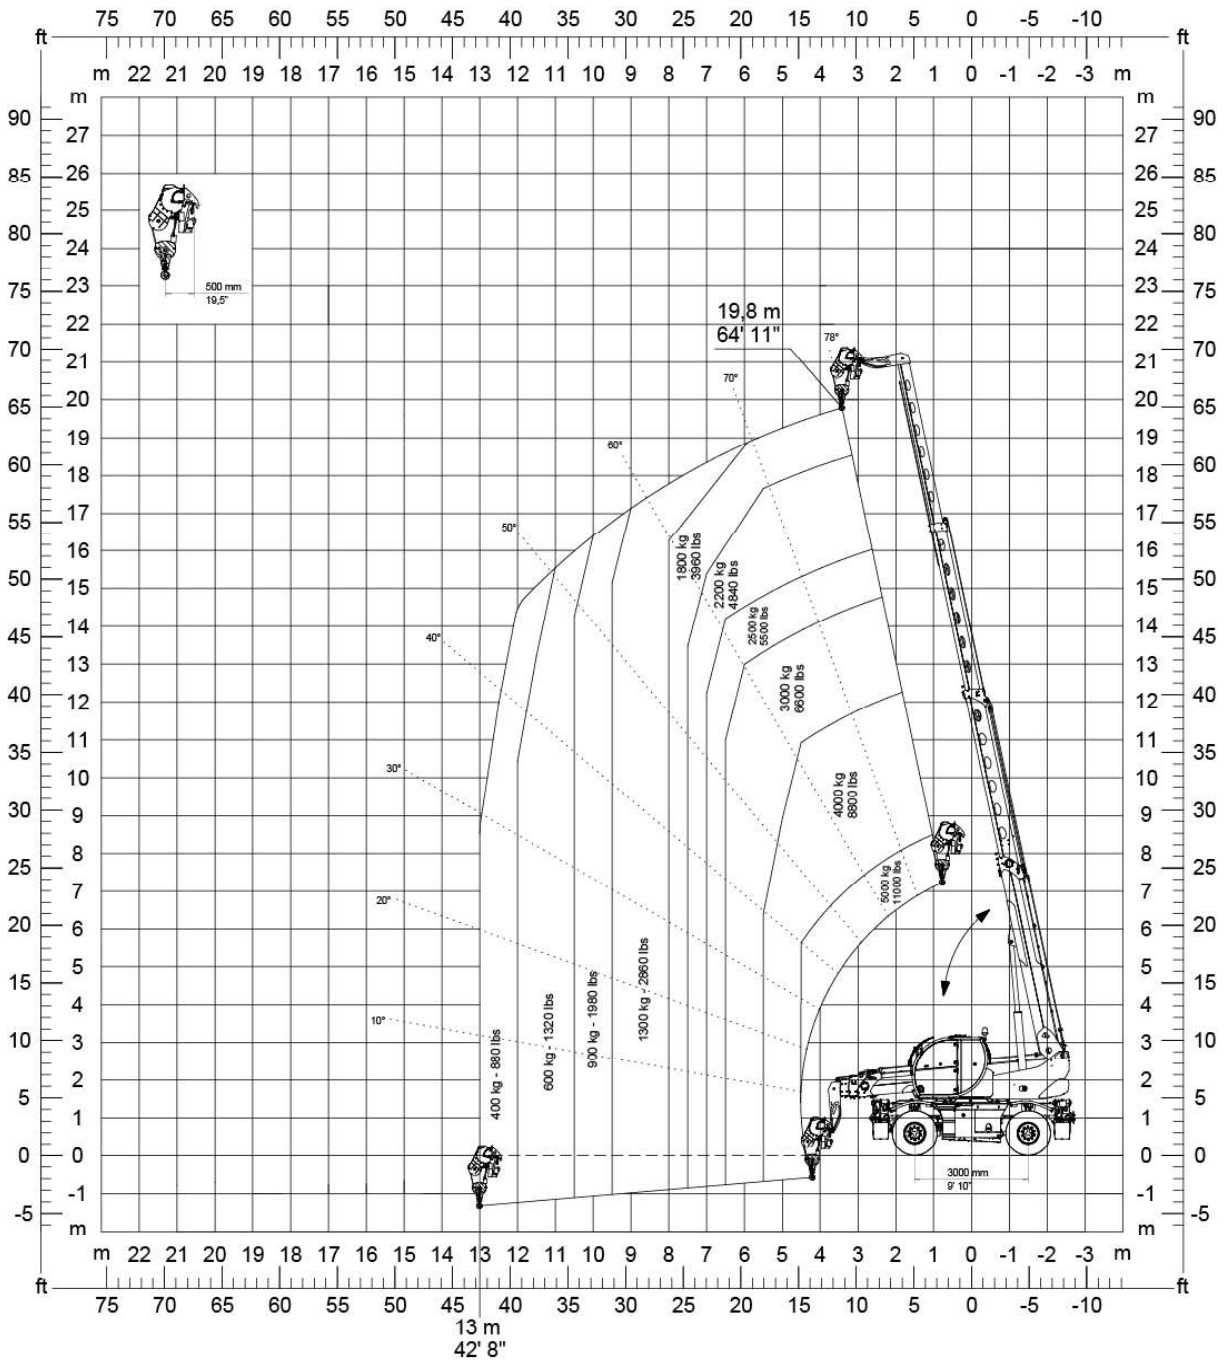

Vehicle	Position	Turret rotation
RTH 5.21 SH	Tyres	0°

Vehicle	Position	Turret rotation
RTH 5.21 SH	Tyres	360°

Vehicle	Position	Turret rotation
RTH 5.21 SH	Stabilisers extended → 100%	360°