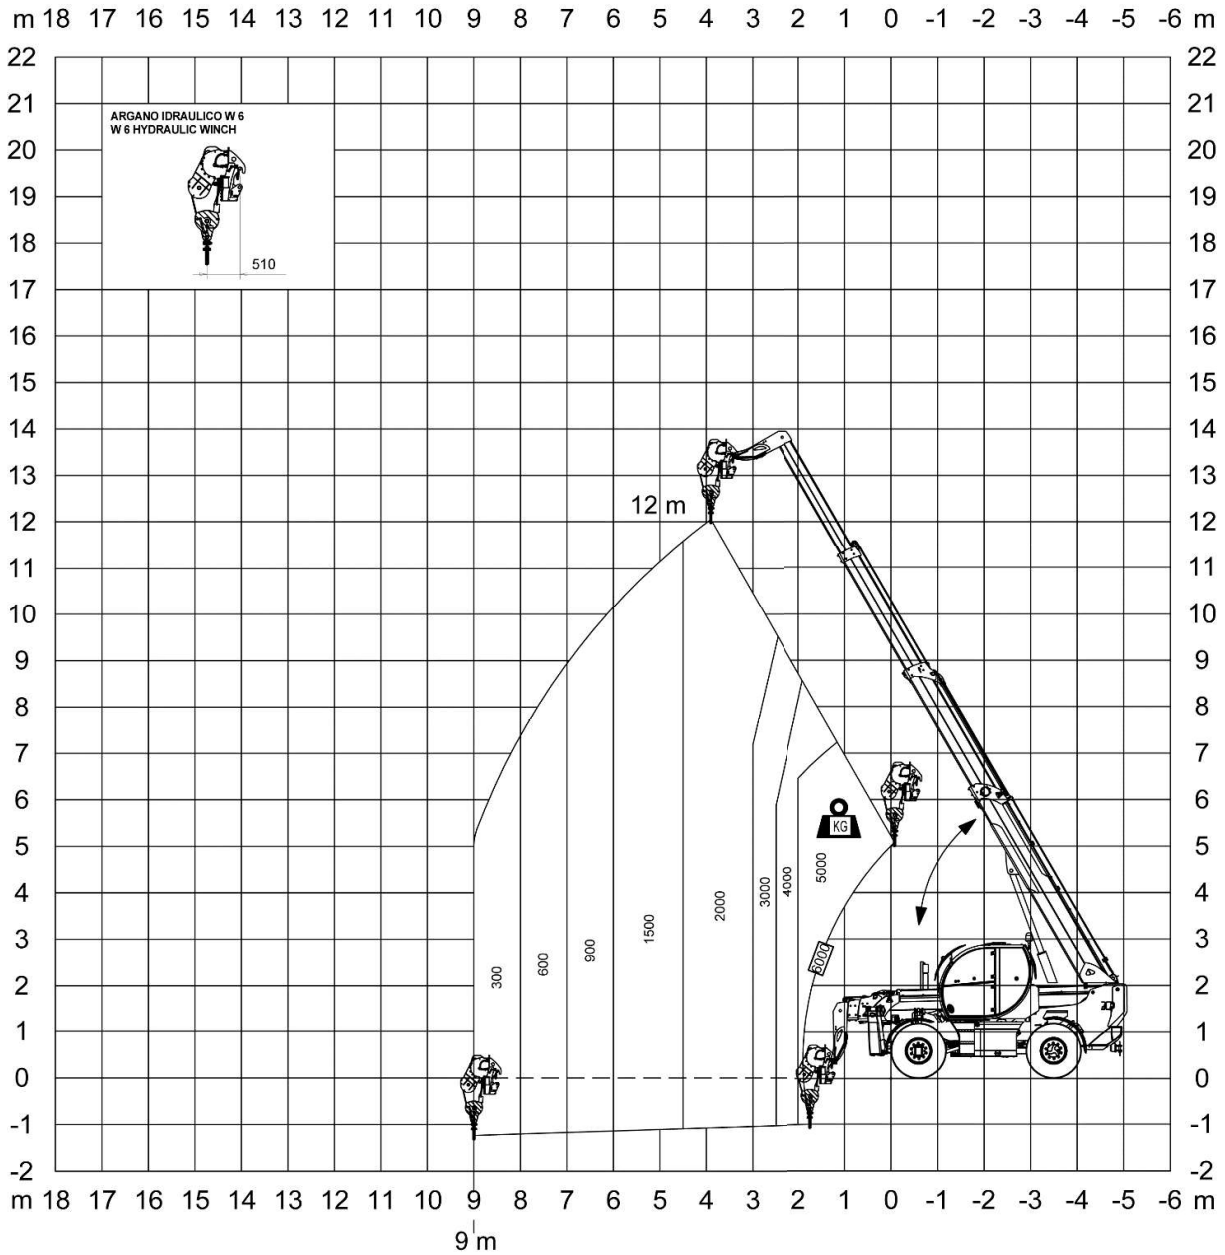

| Vehicle | Position | Turret rotation |
|---------|----------|-----------------|
| TH 6.20 | Tyres | - |

Vehicle

Position

Turret rotation

TH 6.20

Stabilisers extended → 100%

-