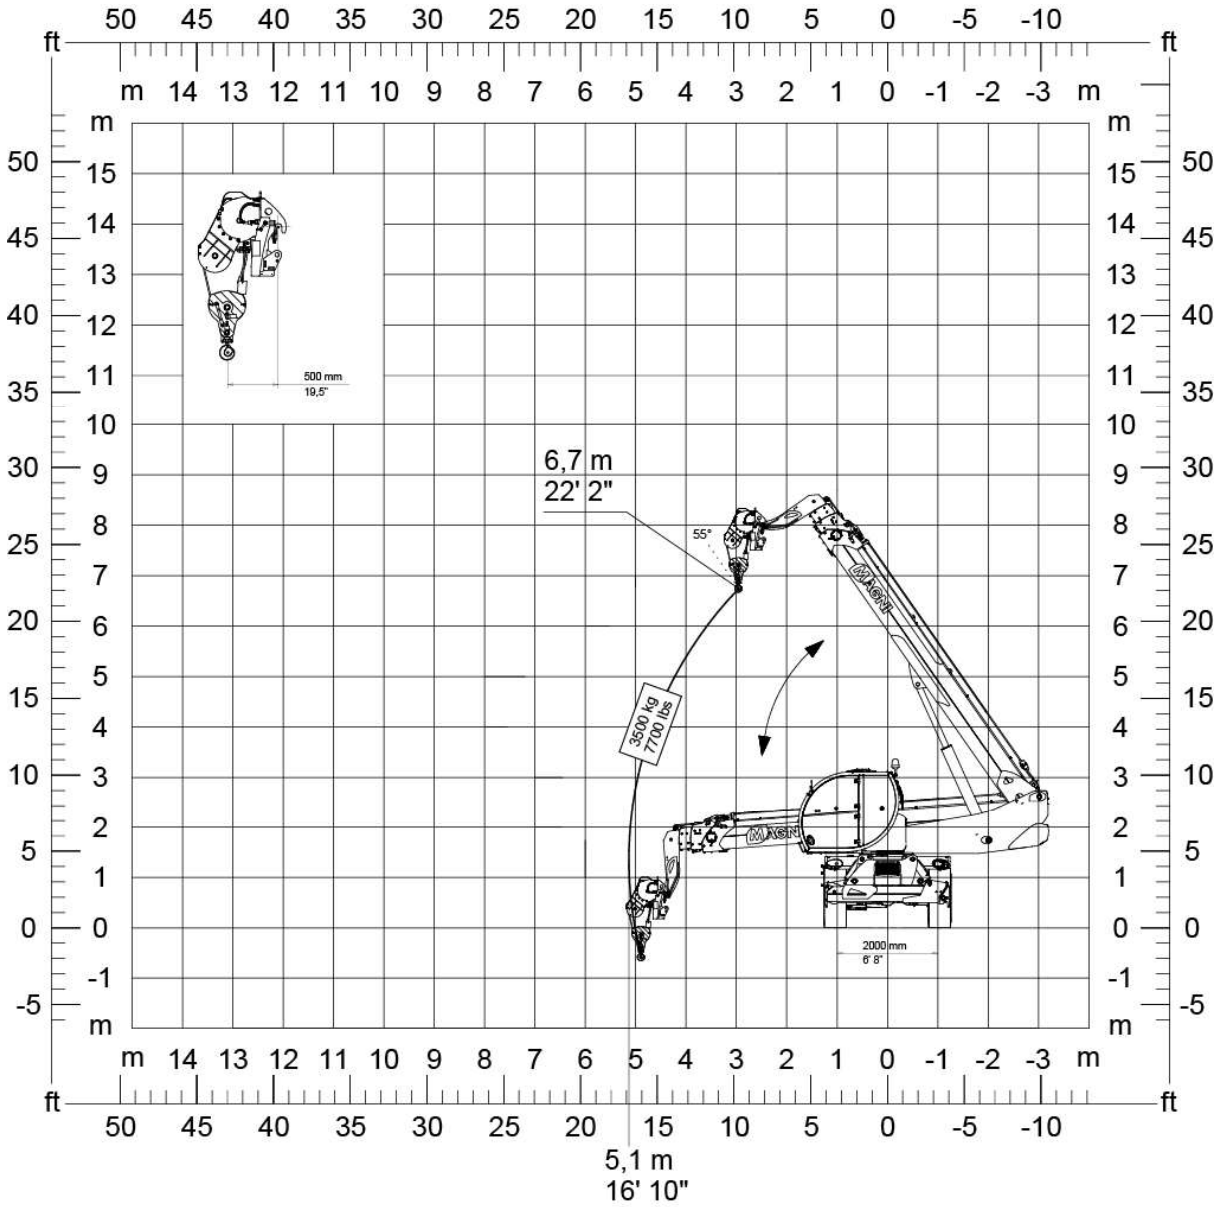

| Vehicle                 | Position | Turret rotation |
|-------------------------|----------|-----------------|
| RTH 6.26 SH<br>RTH 6.26 | Tyres    | 0°              |

| Vehicle                 | Position | Turret rotation |
|-------------------------|----------|-----------------|
| RTH 6.26 SH<br>RTH 6.26 | Tyres    | 360°            |

| Vehicle                 | Position                    | Turret rotation |
|-------------------------|-----------------------------|-----------------|
| RTH 6.26 SH<br>RTH 6.26 | Stabilisers extended → 100% | 360°            |