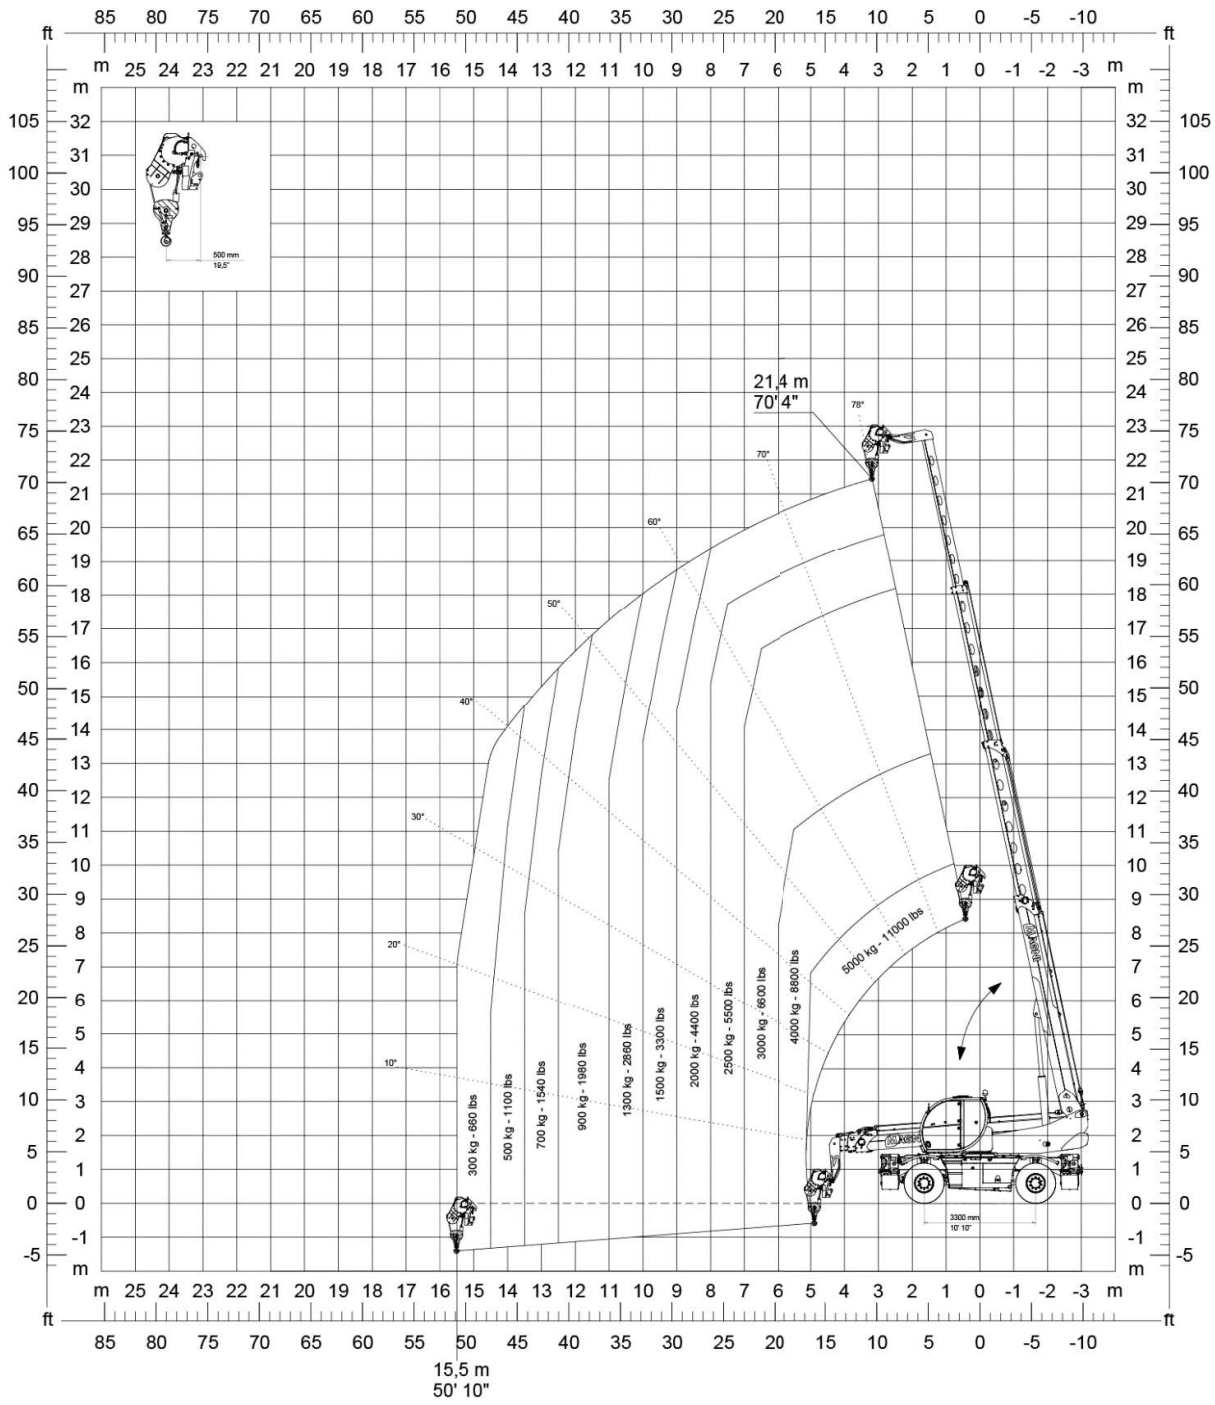

| Vehicle                 | Position | Turret rotation |
|-------------------------|----------|-----------------|
| RTH 6.26 SH<br>RTH 6.26 | Tyres    | 0°              |

| Vehicle                 | Position | Turret rotation |
|-------------------------|----------|-----------------|
| RTH 6.26 SH<br>RTH 6.26 | Tyres    | 360°            |

| Vehicle                 | Position                    | Turret rotation |
|-------------------------|-----------------------------|-----------------|
| RTH 6.26 SH<br>RTH 6.26 | Stabilisers extended → 100% | 360°            |