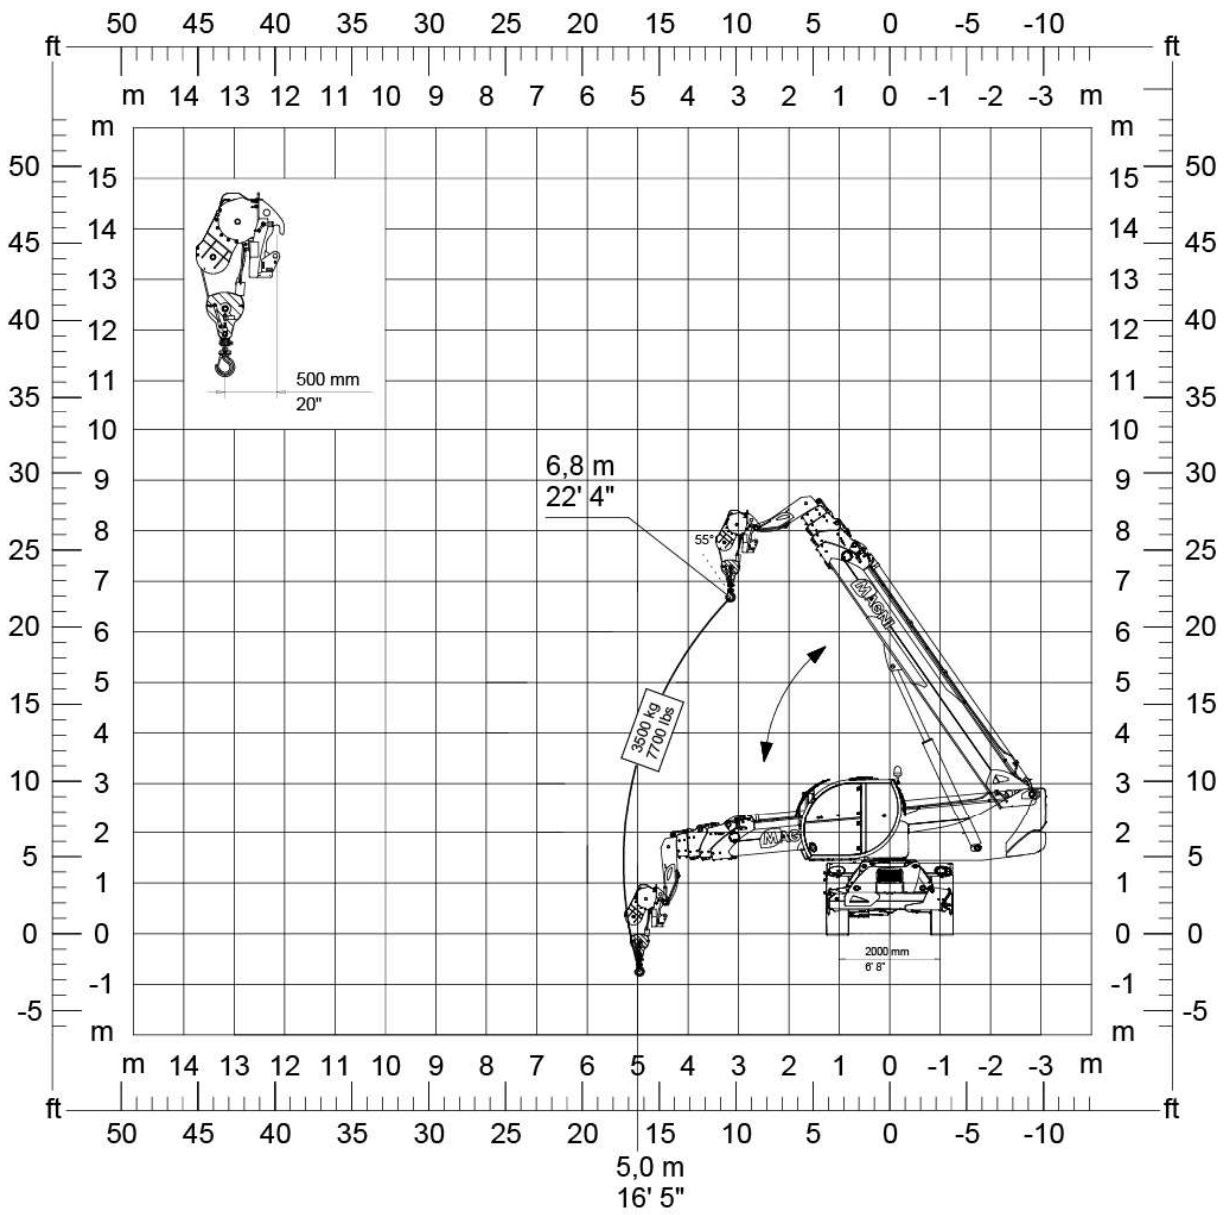

Vehicle	Position	Turret rotation
RTH 6.30 SH RTH 6.30	Tyres	0°

Vehicle	Position	Turret rotation
RTH 6.30 SH RTH 6.30	Tyres	360°

Vehicle

Position

Turret rotation

RTH 6.30 SH  
RTH 6.30

Stabilisers extended → 100%

360°