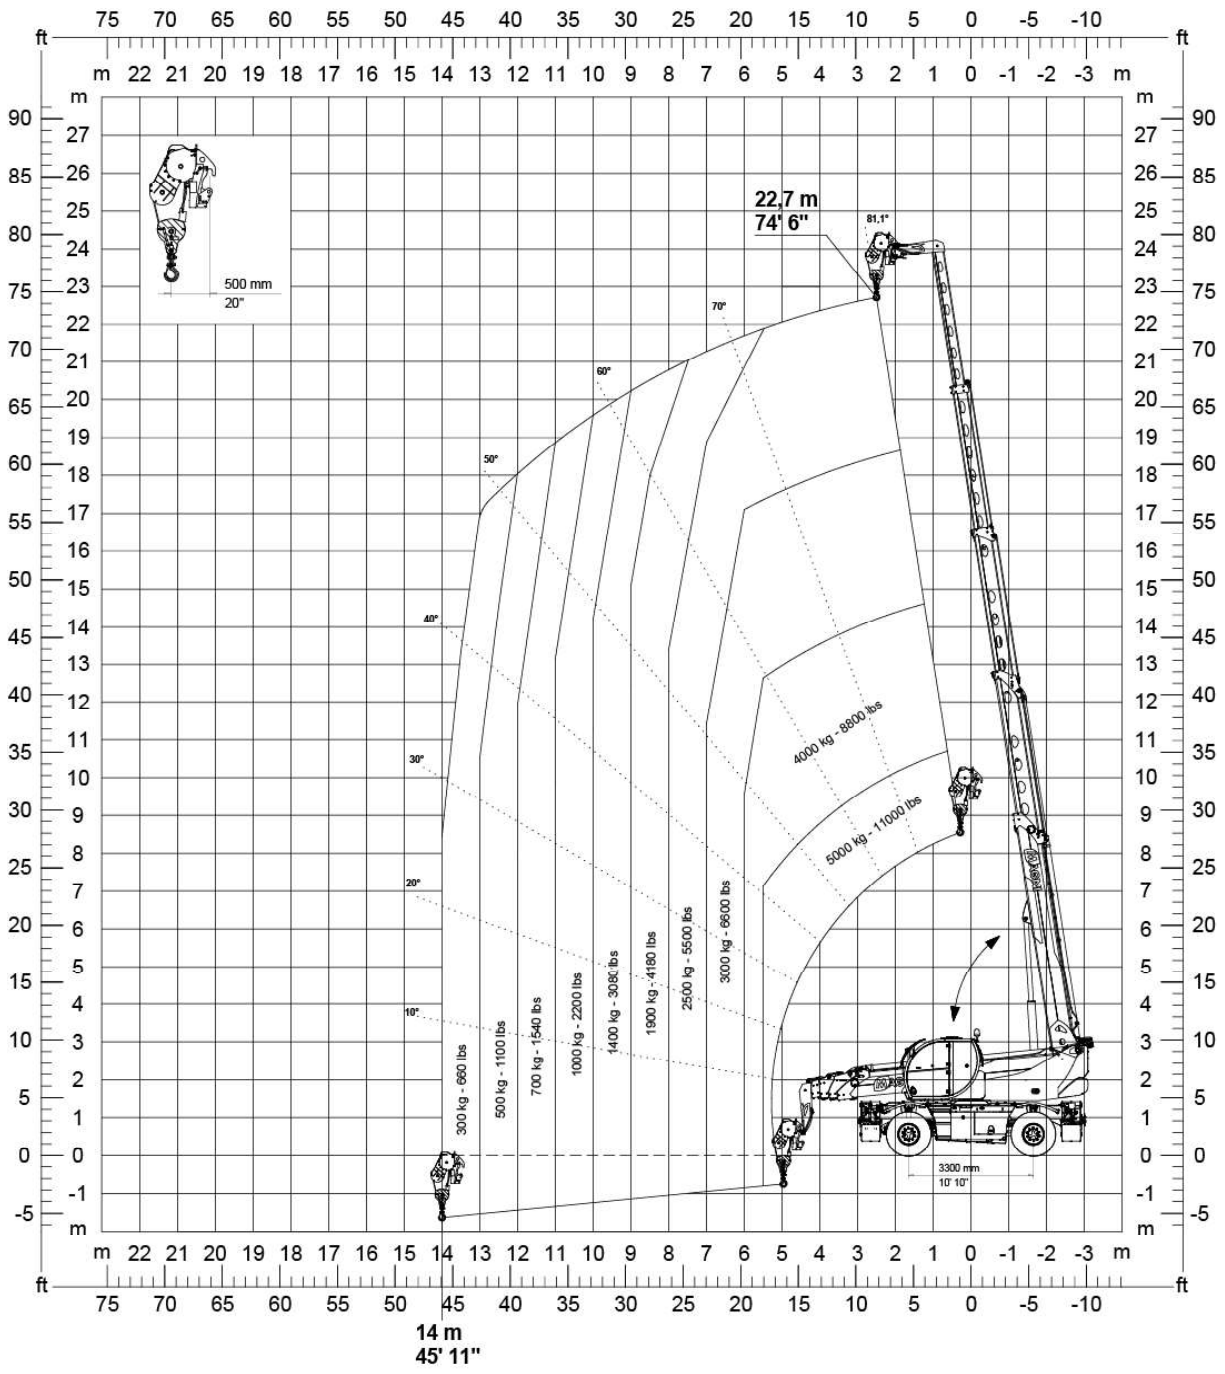

Vehicle	Position	Turret rotation
RTH 6.30 SH RTH 6.30	Tyres	0°

Vehicle	Position	Turret rotation
RTH 6.30 SH RTH 6.30	Tyres	360°

Vehicle

Position

Turret rotation

RTH 6.30 SH  
RTH 6.30

Stabilisers extended → 100%

360°