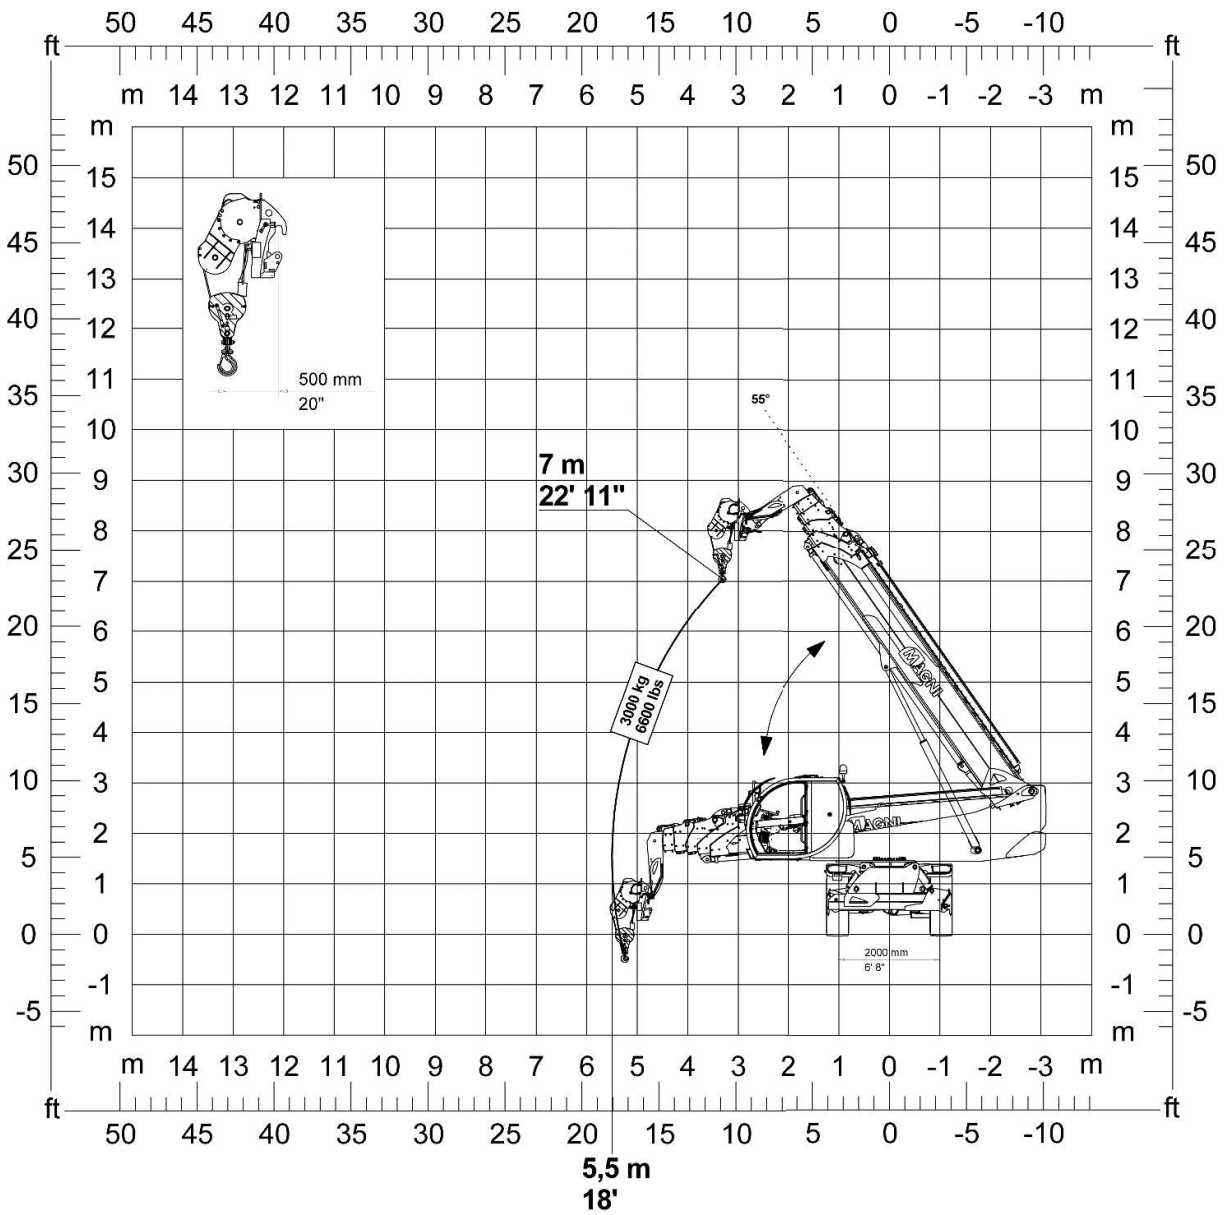

Vehicle	Position	Turret rotation
RTH 6.35 SH RTH 6.35	Tyres	0°

Vehicle	Position	Turret rotation
RTH 6.35 SH RTH 6.35	Tyres	360°

Vehicle	Position	Turret rotation
RTH 6.35 SH RTH 6.35	Stabilisers extended → 100%	360°