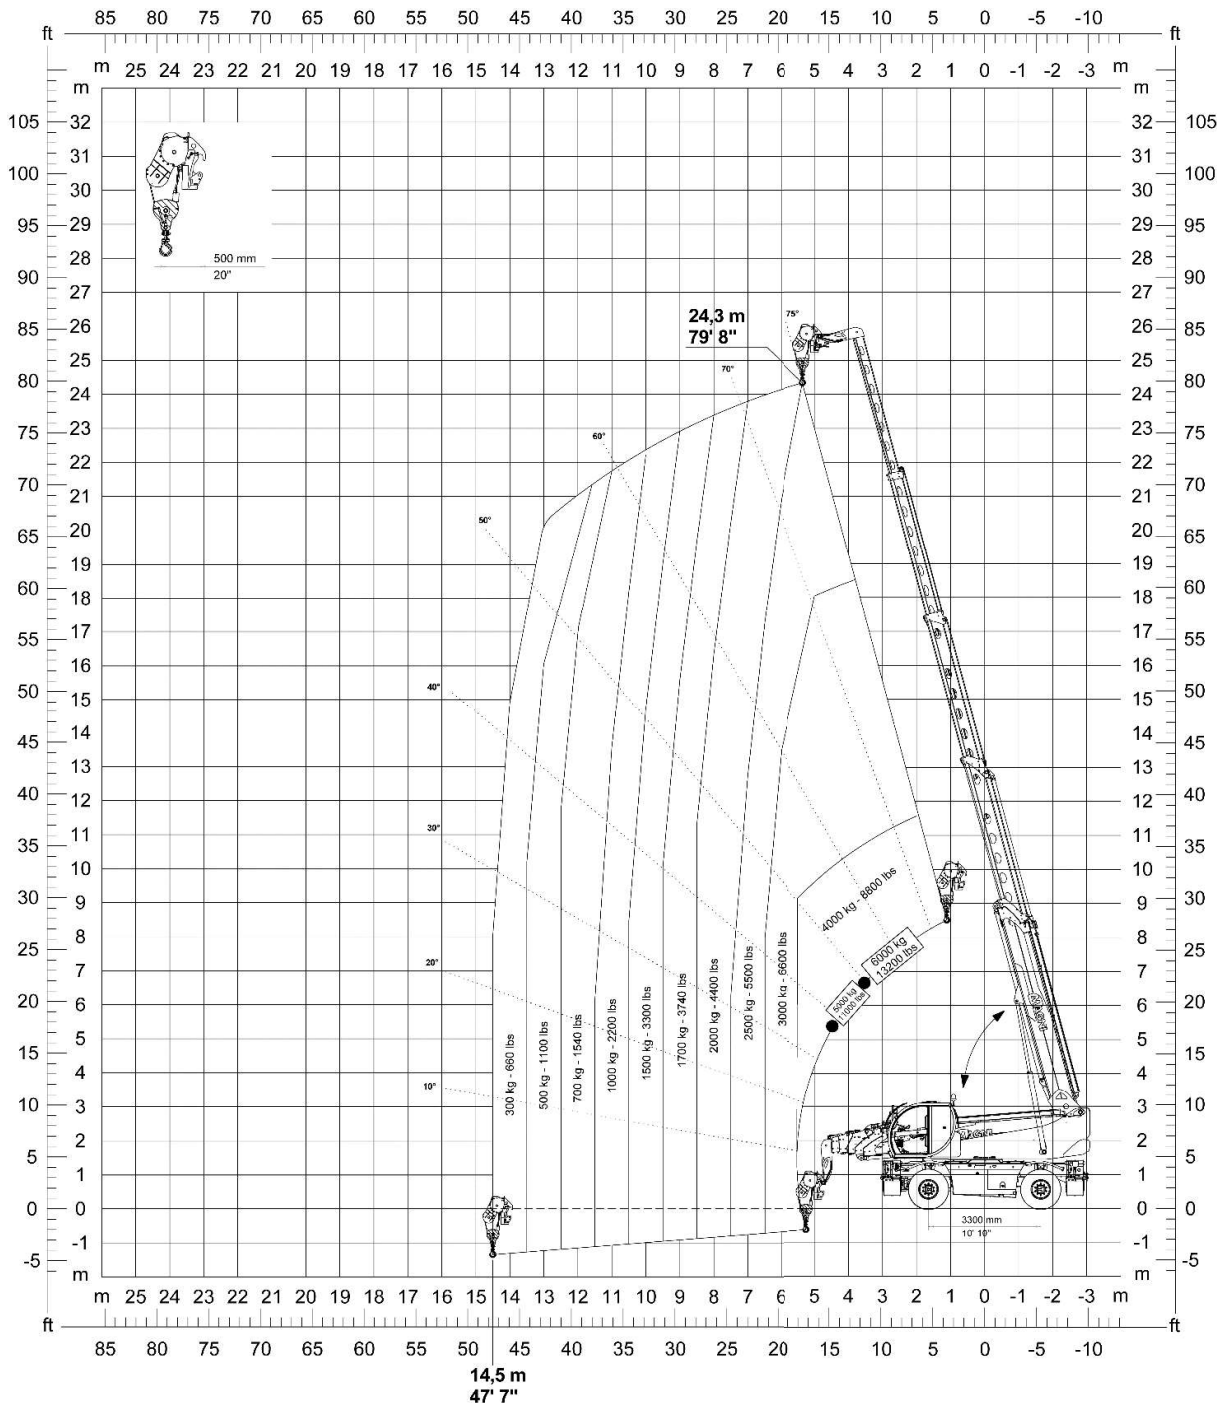

Vehicle	Position	Turret rotation
RTH 6.35 SH RTH 6.35	Tyres	0°

Vehicle	Position	Turret rotation
RTH 6.35 SH RTH 6.35	Tyres	360°

Vehicle	Position	Turret rotation
RTH 6.35 SH RTH 6.35	Stabilisers extended → 100%	360°