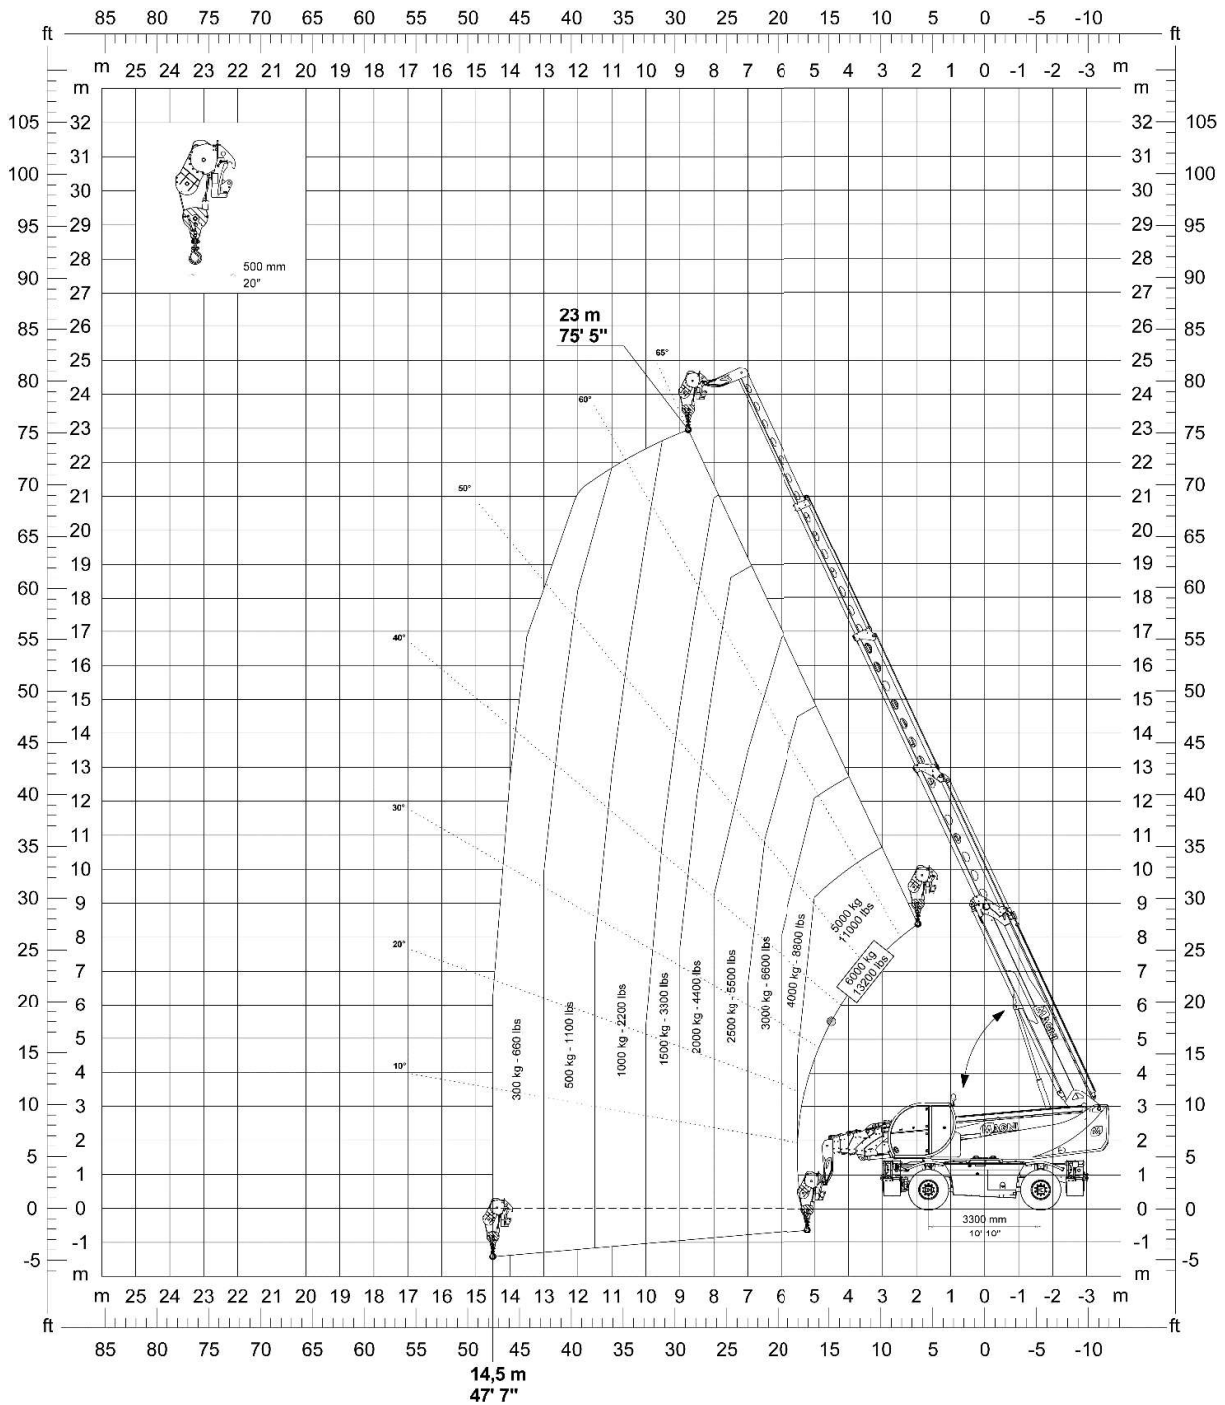

Vehicle	Position	Turret rotation
RTH 6.39 SH RTH 6.39	Tyres	0°

Vehicle	Position	Turret rotation
RTH 6.39 SH RTH 6.39	Tyres	360°

Vehicle

Position

Turret rotation

RTH 6.39 SH
RTH 6.39

Stabilisers extended → 100%

360°