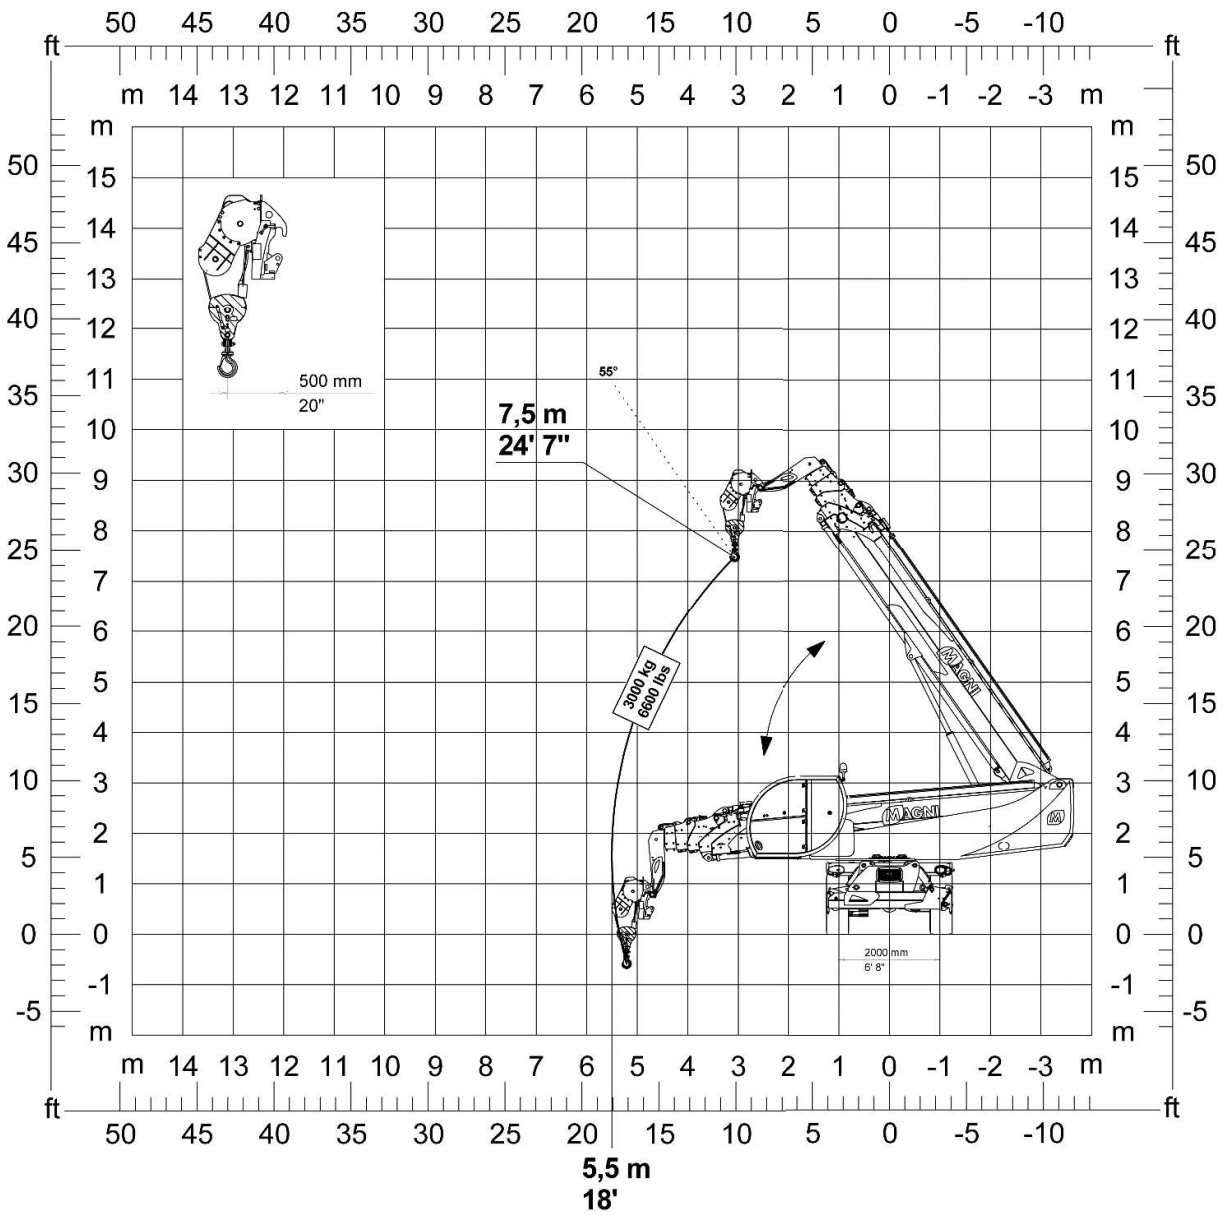

Vehicle	Position	Turret rotation
RTH 6.39 SH RTH 6.39	Tyres	0°

Vehicle	Position	Turret rotation
RTH 6.39 SH RTH 6.39	Tyres	360°

Vehicle

Position

Turret rotation

RTH 6.39 SH
RTH 6.39

Stabilisers extended → 100%

360°