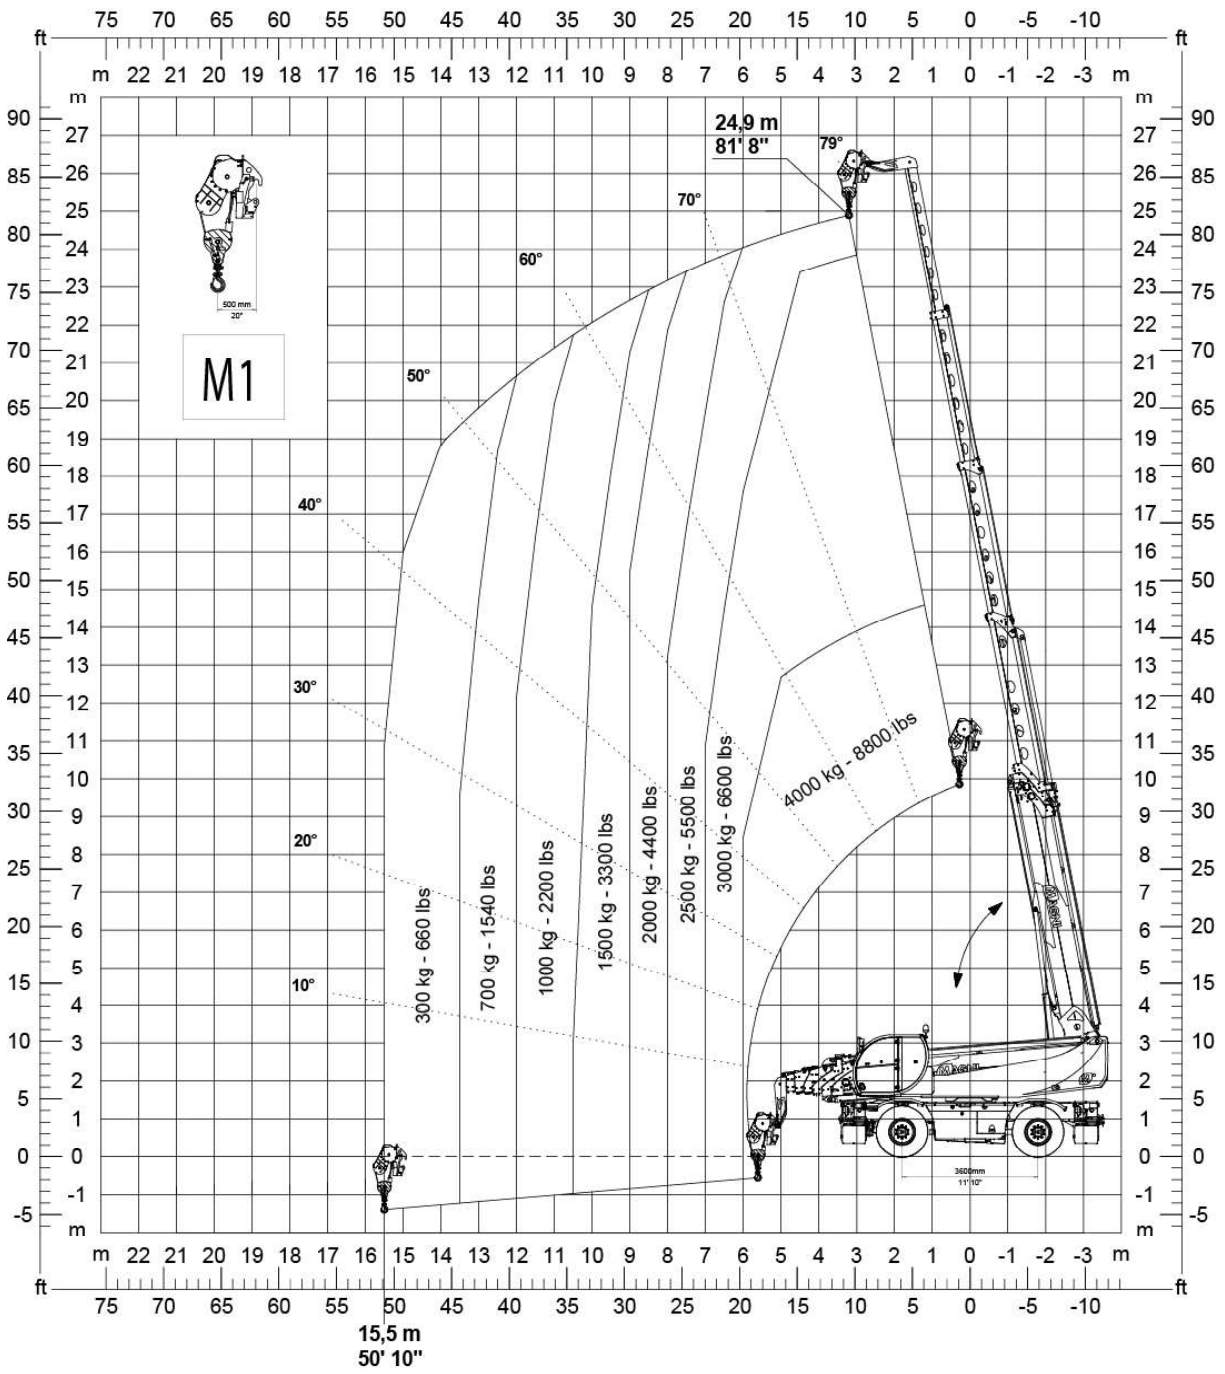

Vehicle	Position	Turret rotation
RTH 6.46 SH RTH 6.46	Tyres	0°

Vehicle	Position	Turret rotation
RTH 6.46 SH RTH 6.46	Tyres	360°

Vehicle	Position	Turret rotation
RTH 6.46 SH RTH 6.46	M1 - Stabilisers extended → 100%	360°

Vehicle

Position

Turret rotation

RTH 6.46 SH
RTH 6.46

M2 - Stabilisers extended → 100%

360°