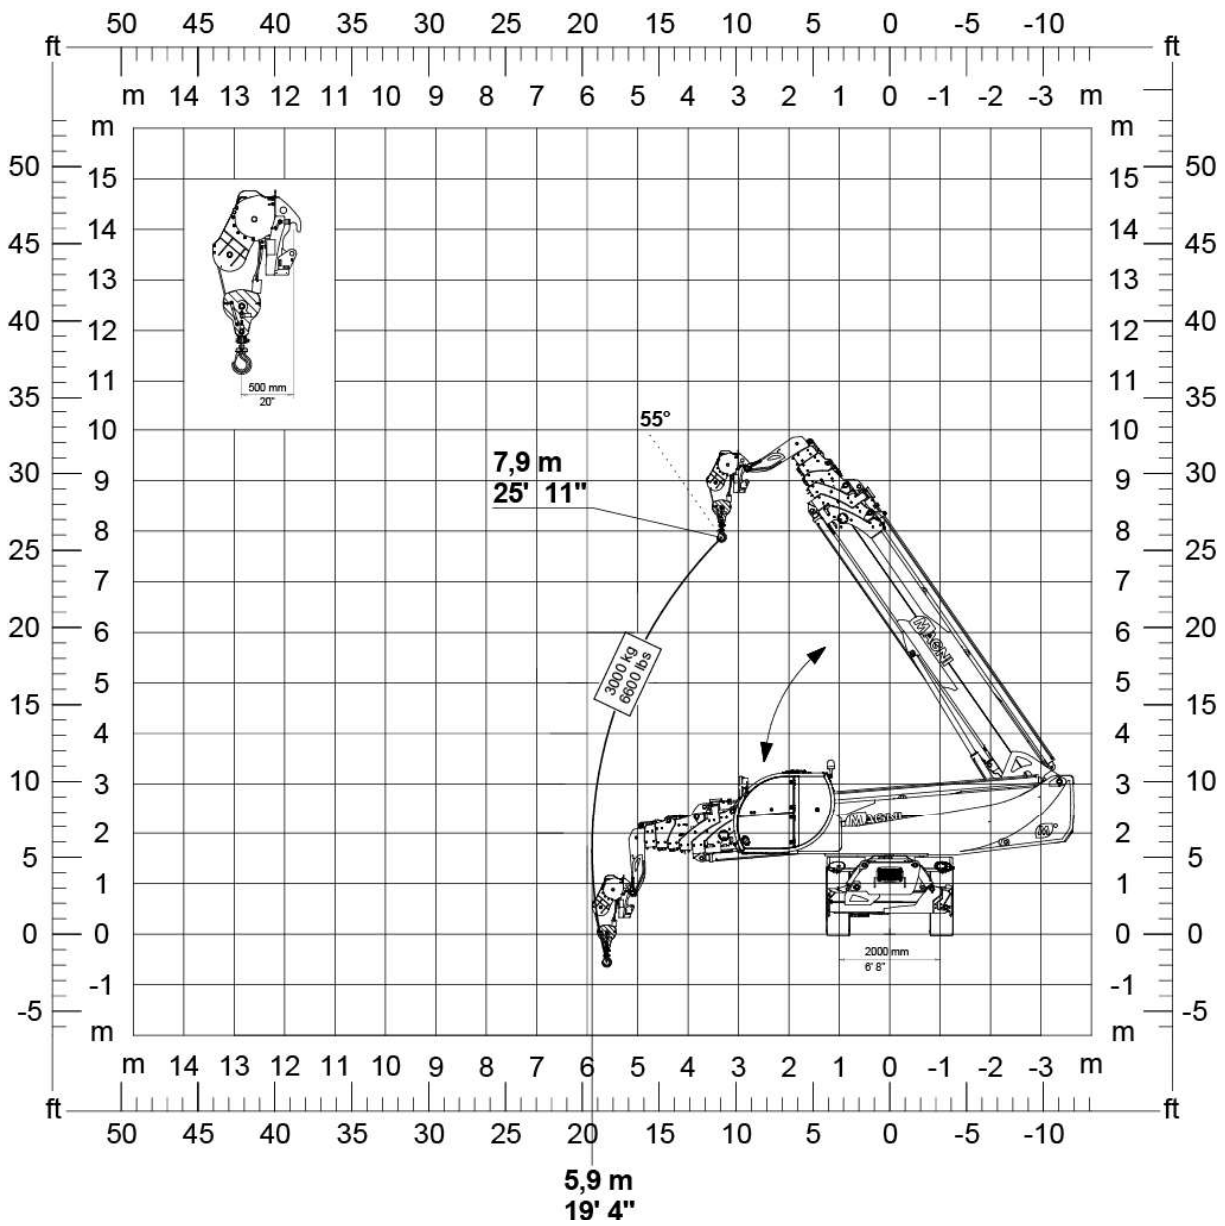

Vehicle	Position	Turret rotation
RTH 6.46 SH RTH 6.46	Tyres	0°

Vehicle	Position	Turret rotation
RTH 6.46 SH RTH 6.46	Tyres	360°

Vehicle	Position	Turret rotation
RTH 6.46 SH RTH 6.46	M1 - Stabilisers extended → 100%	360°

Vehicle

Position

Turret rotation

RTH 6.46 SH
RTH 6.46

M2 - Stabilisers extended → 100%

360°