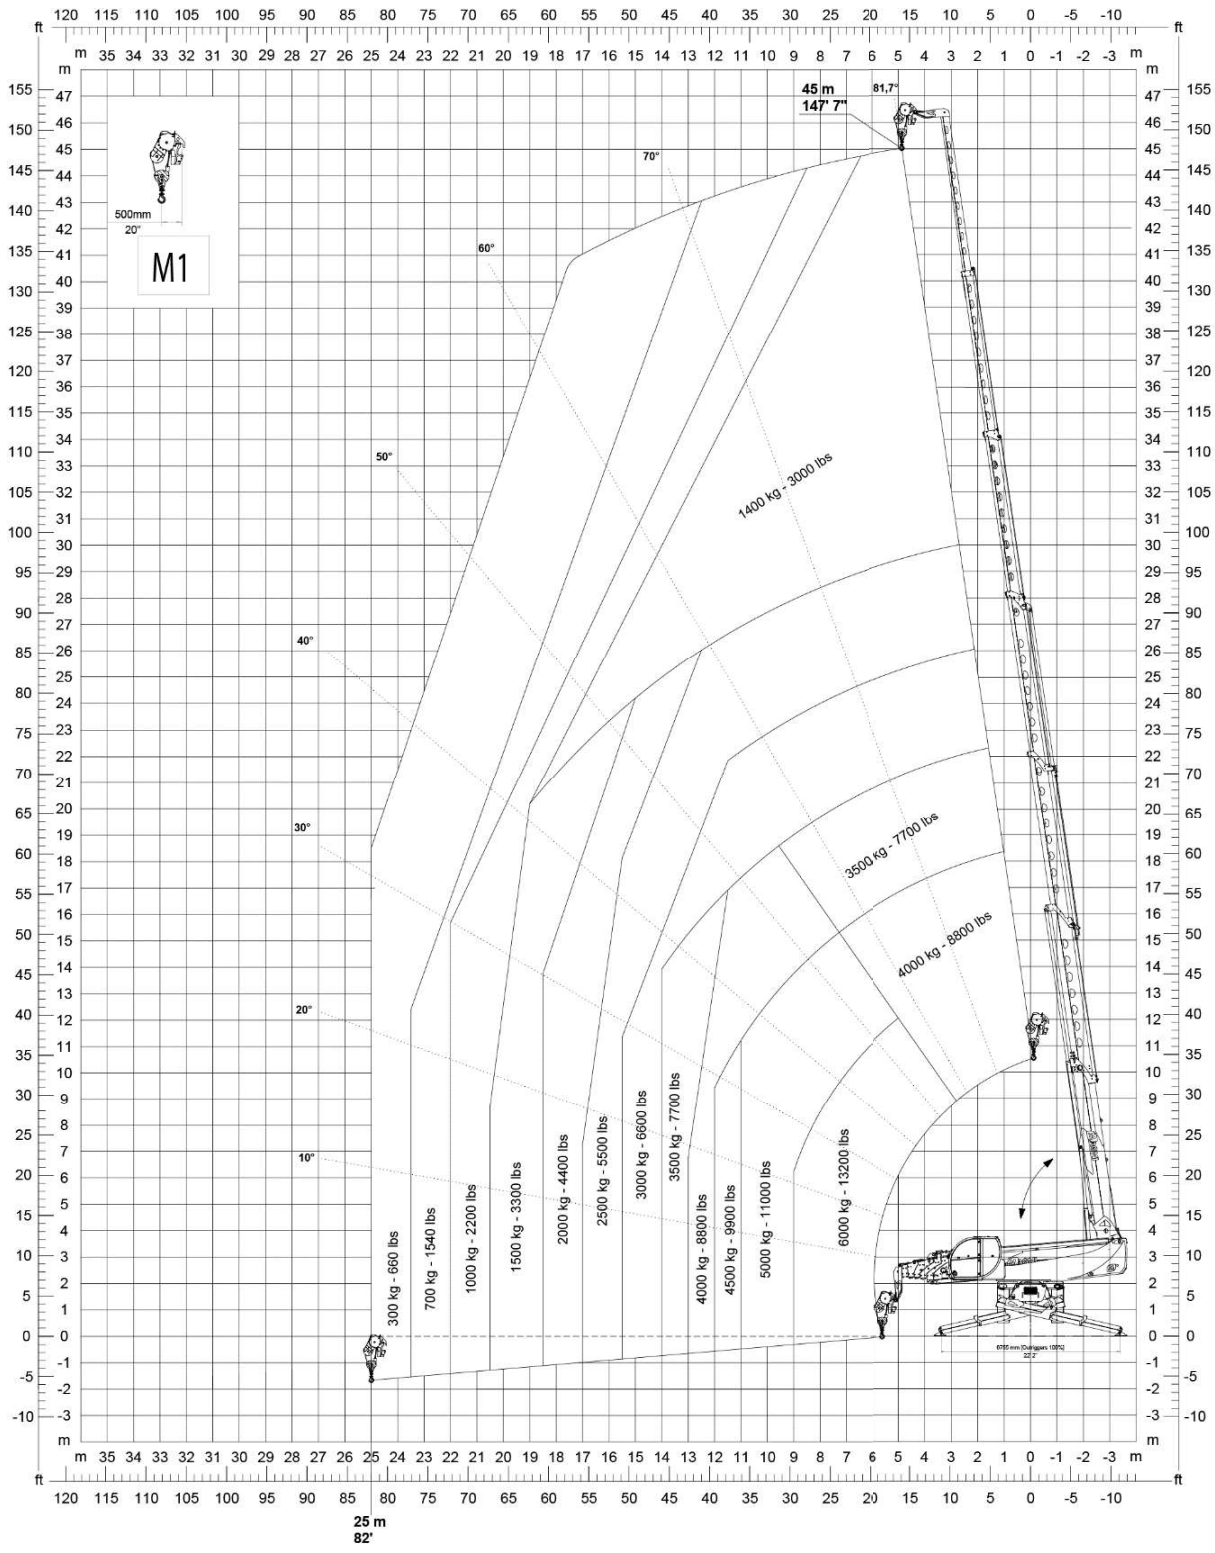

Vehicle	Position	Turret rotation
RTH 6.46 SH RTH 6.46	Tyres	0°

Vehicle	Position	Turret rotation
RTH 6.46 SH RTH 6.46	Tyres	360°

Vehicle	Position	Turret rotation
RTH 6.46 SH RTH 6.46	M1 - Stabilisers extended → 100%	360°

Vehicle

Position

Turret rotation

RTH 6.46 SH
RTH 6.46

M2 - Stabilisers extended → 100%

360°