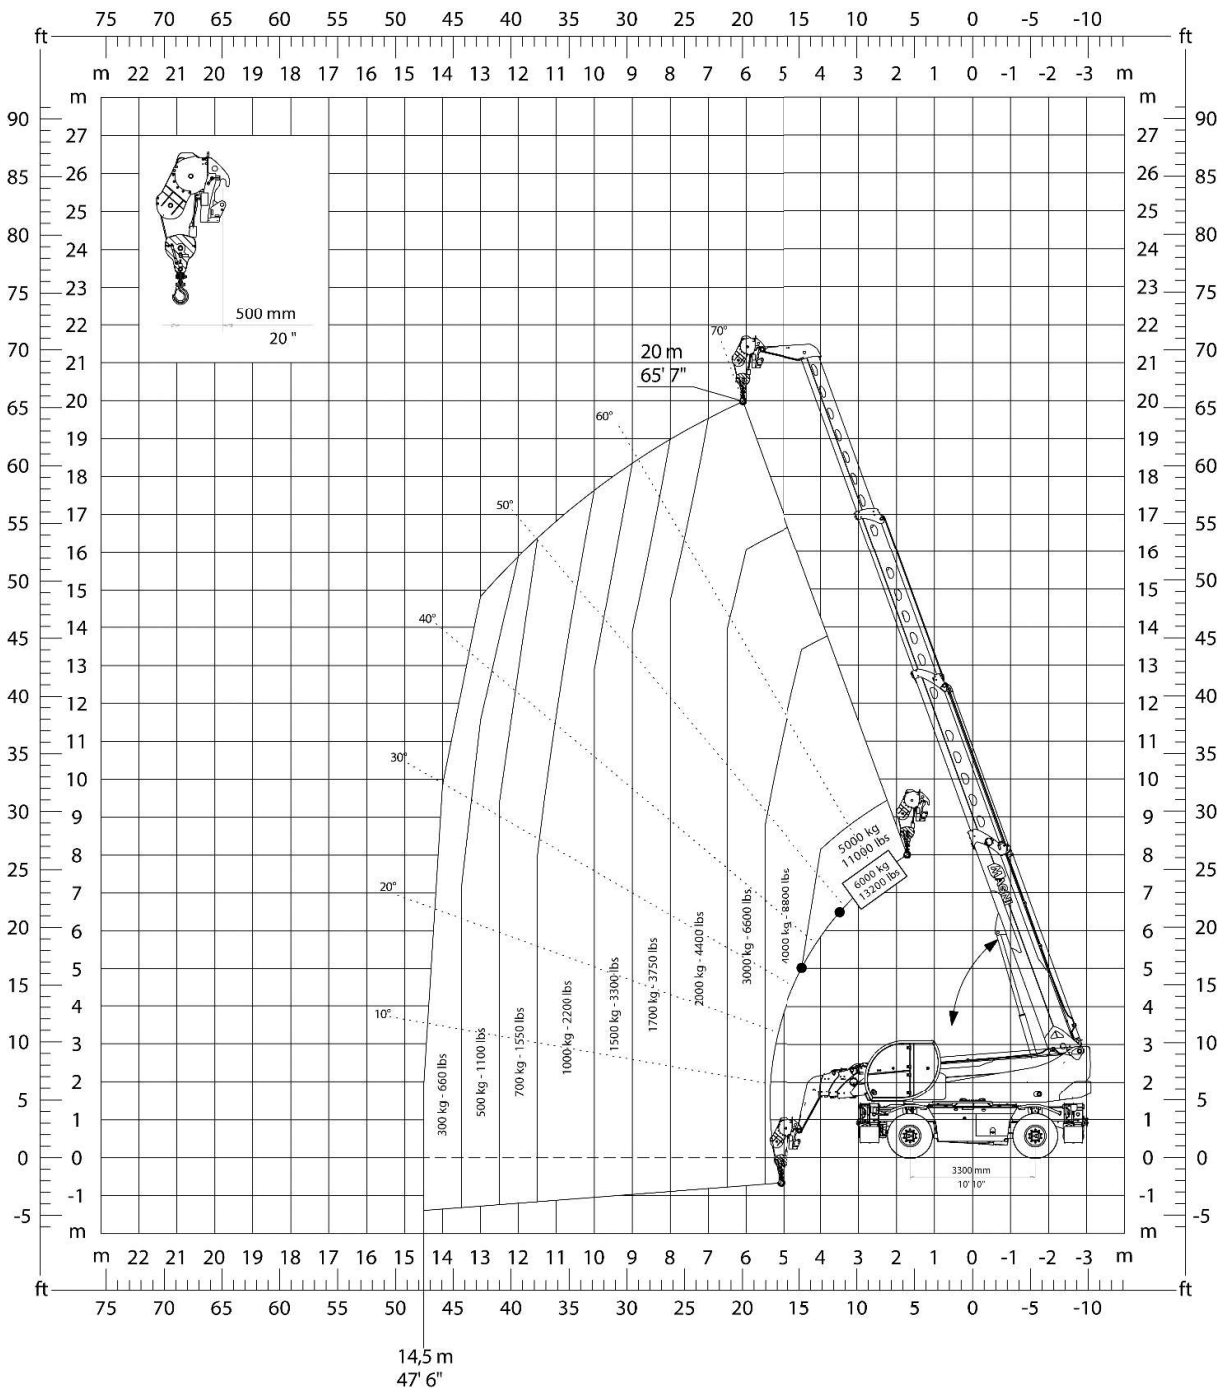

Vehicle	Position	Turret rotation
RTH 8.25 SH RTH 8.25	Tyres	0°

Vehicle	Position	Turret rotation
RTH 8.25 SH RTH 8.25	Tyres	360°

Vehicle

Position

Turret rotation

RTH 8.25 SH  
RTH 8.25

Stabilisers extended → 100%

360°