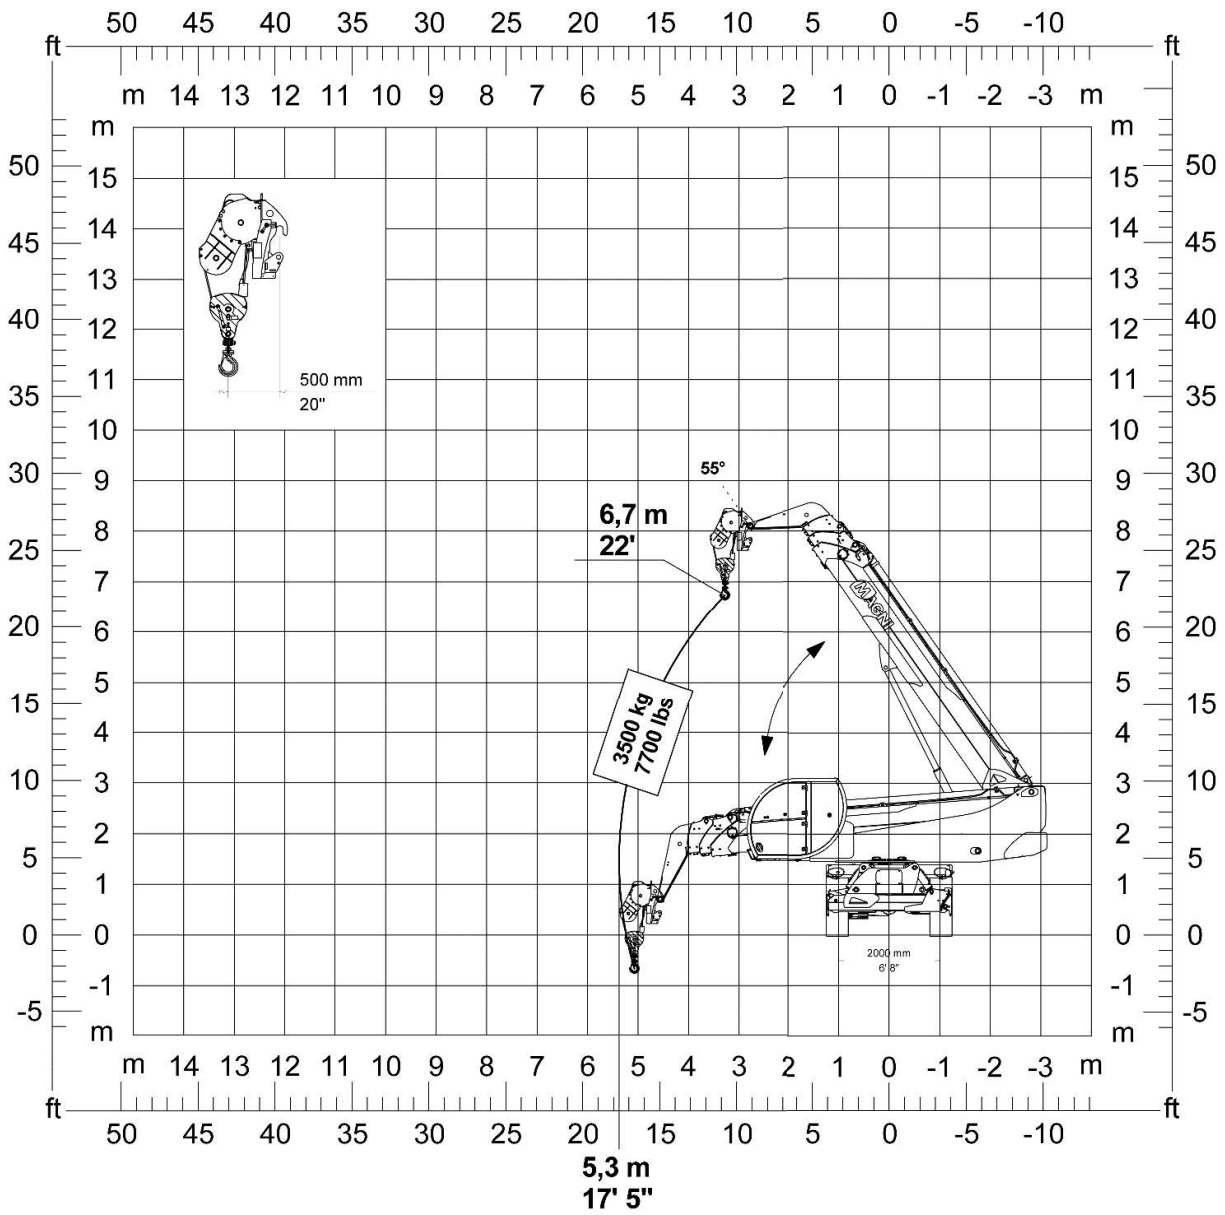

Vehicle	Position	Turret rotation
RTH 8.25 SH RTH 8.25	Tyres	0°

Vehicle	Position	Turret rotation
RTH 8.25 SH RTH 8.25	Tyres	360°

Vehicle

Position

Turret rotation

RTH 8.25 SH  
RTH 8.25

Stabilisers extended → 100%

360°