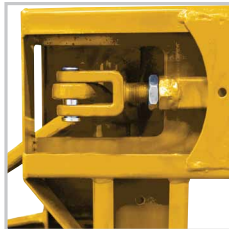

TSP55 PALLET TRUCK

TOTALSOURCE®

FEATURED PRODUCTS

TotalSource® Pallet Truck Features:

- Load capacity 5,500lbs
- Top class range of pallet trucks with an excellent design
- Reliable, sturdy, torsion-resistant due to its extremely strong high quality steel frame
- All pivot points are greased ensuring excellent maneuverability with effortless steering
- Option of single and tandem fork rollers
- Additional entry and exit fork rollers guarantee maximum stability and safety for transporting goods
- Galvanized whole casting hydraulic pump
- Ergonomically designed 3 position handle with comfortable rubber grip allows for optimized safety
- 3 year standard warranty

Entry Rollers

**10 Zerks, Powder Coated
4mm Metal Thickness
Frame**

**Adjustable
Pull/Push Rods**

Foot Pedal Release

2 Year Parts Warranty

Ergonomic Handle

MODEL	STEER / LOAD WHEEL CONFIGURATION	CAPACITY	TRUCK WIDTH	FORK LENGTH
TSP5500	Poly Steer Single Poly Load	5500 lb	27"	48"
TSP5501	Poly Steer Single Poly Load	5500 lb	21.5"	48"
TSP5503	Poly Steer Single Poly Load	5500 lb	27"	42"
TSP5504	Poly Steer Single Poly Load	5500 lb	21"	42"
TSP5505	Poly Steer Single Poly Load	5500 lb	27"	36"
TSP5510	Poly Steer Tandem Poly Load	5500 lb	27"	48"
TSP5510LP	Poly Steer Single Poly Low Profile	3300 lb	27"	48"
TSP5515	Nylon Steer Single Nylon Load	5500 lb	27"	36"
TSP5520	Nylon Steer Single Nylon Load	5500 lb	27"	48"
TSP5530	Nylon Steer Tandem Nylon Load	5500 lb	27"	48"
TSP5535	Steel Steer Single Steel Load	5500 lb	27"	48"
TSP5540	Nylon Steer Single Nylon Load	5500 lb	21"	48"