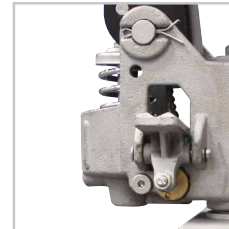

TSP55 PALLET TRUCK

TOTALSOURCE®

FEATURED PRODUCTS

TotalSource® Pallet Truck Features:

- Load capacity 5,500lbs
- Top class range of pallet trucks with an excellent design
- Reliable, sturdy, torsion-resistant due to its extremely strong high quality steel frame
- All pivot points are greased ensuring excellent maneuverability with effortless steering
- Option of single and tandem fork rollers
- Additional entry and exit fork rollers guarantee maximum stability and safety for transporting goods
- Galvanized whole casting hydraulic pump
- Ergonomically designed 3 position handle with comfortable rubber grip allows for optimized safety
- 3 year standard warranty

Entry Rollers

**10 Zerks, Powder Coated
4mm Metal Thickness
Frame**

**Adjustable
Pull/Push Rods**

Foot Pedal Release

2 Year Parts Warranty

Ergonomic Handle

MODEL	STEER / LOAD WHEEL CONFIGURATION	CAPACITY	TRUCK WIDTH	FORK LENGTH
TSP5500	Poly Steer Single Poly Load	5500 lb	27"	48"
TSP5501	Poly Steer Single Poly Load	5500 lb	21.5"	48"
TSP5503	Poly Steer Single Poly Load	5500 lb	27"	42"
TSP5504	Poly Steer Single Poly Load	5500 lb	21"	42"
TSP5505	Poly Steer Single Poly Load	5500 lb	27"	36"
TSP5510	Poly Steer Tandem Poly Load	5500 lb	27"	48"
TSP5510LP	Poly Steer Single Poly Low Profile	3300 lb	27"	48"
TSP5515	Nylon Steer Single Nylon Load	5500 lb	27"	36"
TSP5520	Nylon Steer Single Nylon Load	5500 lb	27"	48"
TSP5530	Nylon Steer Tandem Nylon Load	5500 lb	27"	48"
TSP5535	Steel Steer Single Steel Load	5500 lb	27"	48"
TSP5540	Nylon Steer Single Nylon Load	5500 lb	21"	48"