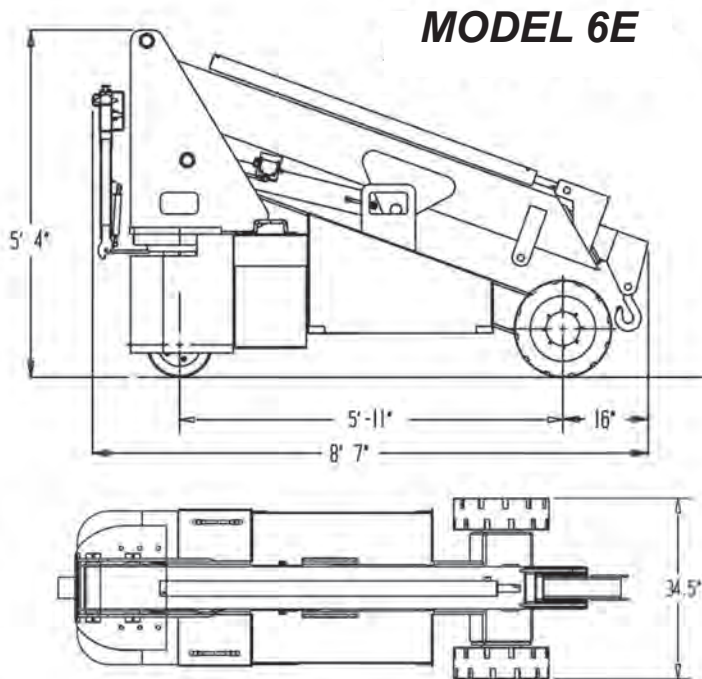

Optional: "EE" Class I, Division 2 Certification

Radio Remote Controls

Walkie Handle

LOAD CAPACITY CHARTS

** MULTIPLE PATENTS PENDING **

HOIST WINCH 1,950 lbs

MODEL 6E

34.5" WIDE SINGLE DOOR ACCESS

FORKLIFT

MAN BASKET

(METERS)

ENGINEERING THE FUTURE OF LIFT EQUIPMENT

Features

Rated Load Limiter

Automatically detects attachment and adjusts loading parameters

Hydraulic Hoist Winch