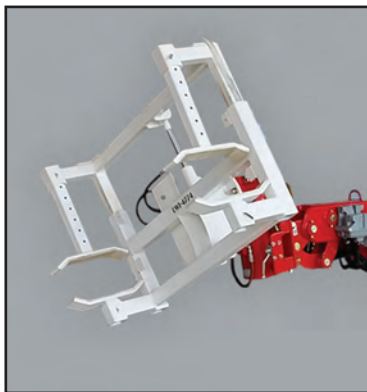

Multiple Attachments

Robot