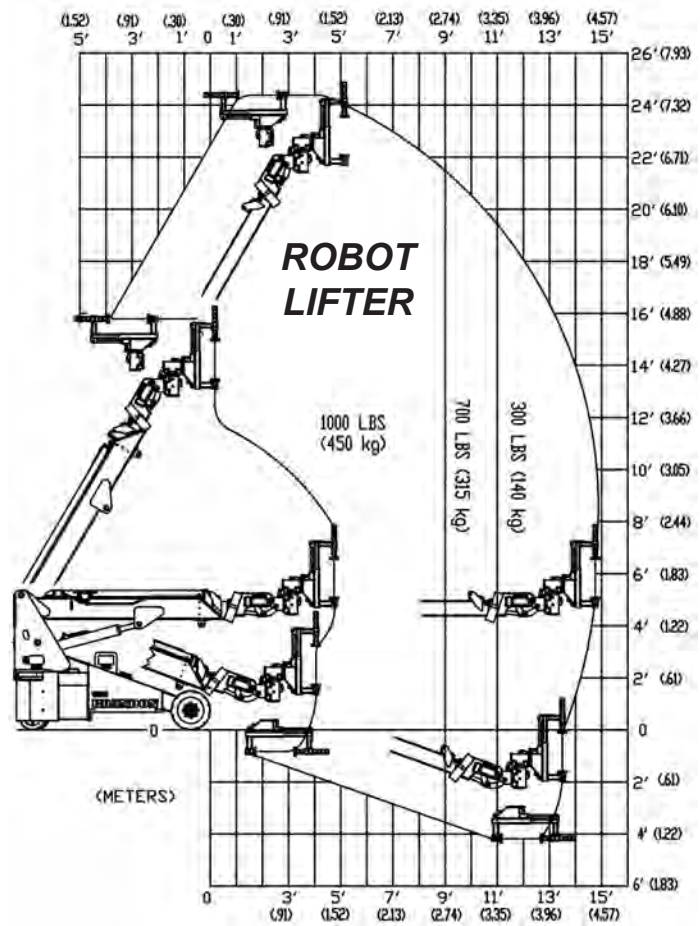

Progressive Function Control: Adjusts the maxim drive and lift speeds to limit unsafe operation based on the following:

- Steering Angle (Drive Slow with tight radius)
- Boom Height and Reach
- Lifted Load (Slow when closer to limit)

Optional: "EE" Class I, Division 2 Certification

Radio Remote Controls

Walkie Handle

LOAD CAPACITY CHARTS

** MULTIPLE PATENTS PENDING **

HOIST WINCH 1,950 lbs

MODEL 6E

34.5" WIDE SINGLE DOOR ACCESS

FORKLIFT

MAN BASKET

(METERS)

ENGINEERING THE FUTURE OF LIFT EQUIPMENT

Features

Rated Load Limiter

Automatically detects attachment and adjusts loading parameters

Hydraulic Hoist Winch

- 1,950 lb Capacity
- 90' or 230' Cable
- Simple Installation

Optional Stabilizers

Removable Battery Box

For multi-shift operation. Patented design loads without external sources.

Multiple Attachments

Robot