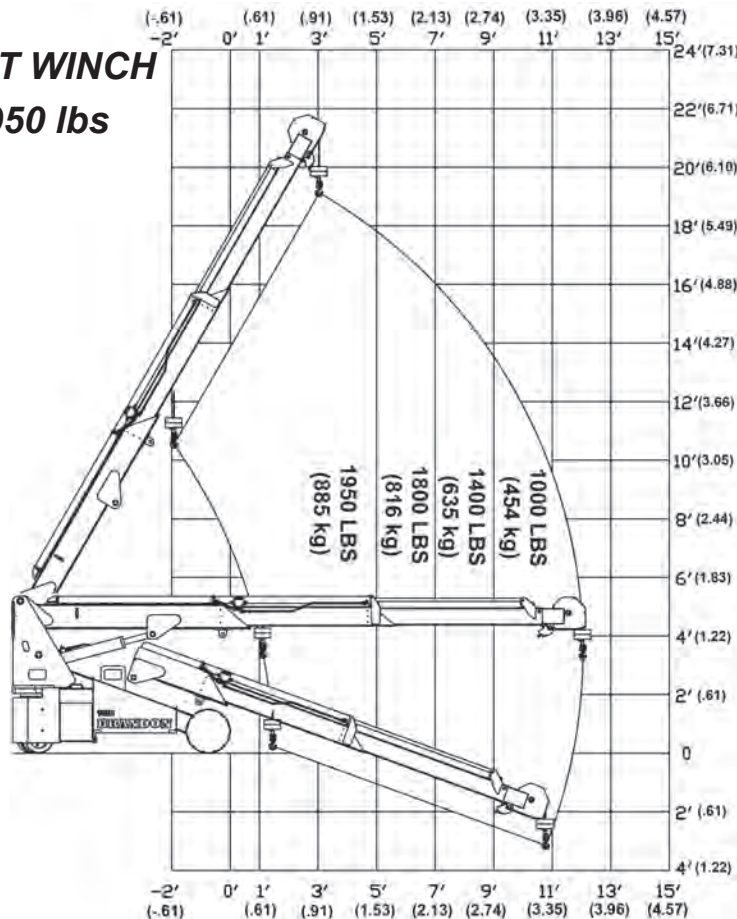

Optional: "EE" Class I, Division 2 Certification

Radio Remote Controls

Walkie Handle

LOAD CAPACITY CHARTS

** MULTIPLE PATENTS PENDING **

HOIST WINCH 1,950 lbs

MODEL 6E

34.5" WIDE SINGLE DOOR ACCESS

FORKLIFT

MAN BASKET

(METERS)

ENGINEERING THE FUTURE OF LIFT EQUIPMENT

Features

Rated Load Limiter

Automatically detects attachment and adjusts loading parameters

Hydraulic Hoist Winch