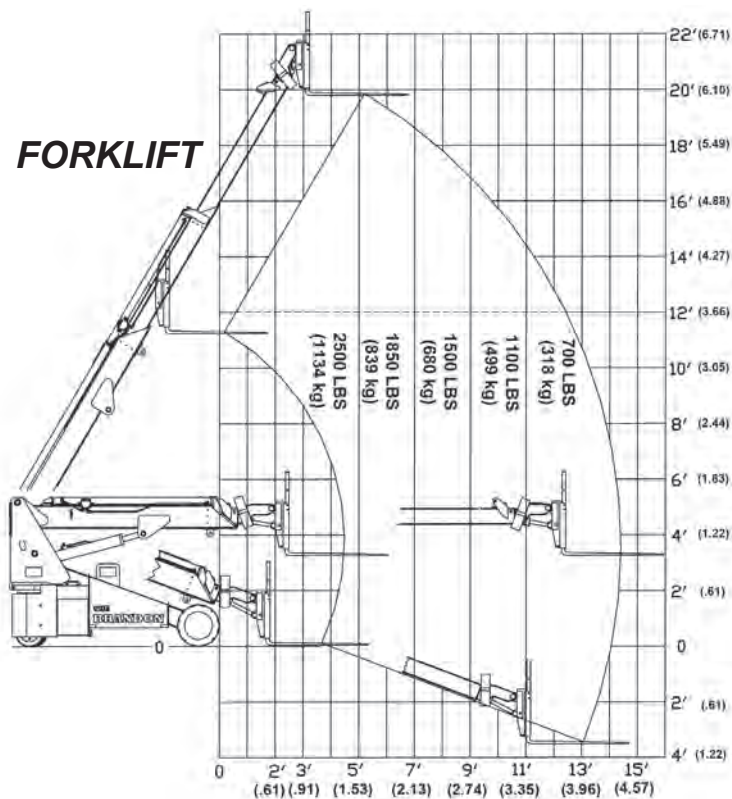

Progressive Function Control: Adjusts the maxim drive and lift speeds to limit unsafe operation based on the following:

- Steering Angle (Drive Slow with tight radius)
- Boom Height and Reach
- Lifted Load (Slow when closer to limit)

Optional: "EE" Class I, Division 2 Certification

Radio Remote Controls

Walkie Handle

LOAD CAPACITY CHARTS

** MULTIPLE PATENTS PENDING **

HOIST WINCH 1,950 lbs

MODEL 6E

34.5" WIDE SINGLE DOOR ACCESS

FORKLIFT

MAN BASKET

(METERS)

ENGINEERING THE FUTURE OF LIFT EQUIPMENT

Features

Rated Load Limiter

Automatically detects attachment and adjusts loading parameters

Hydraulic Hoist Winch

- 1,950 lb Capacity
- 90' or 230' Cable
- Simple Installation

Optional Stabilizers

Removable Battery Box

For multi-shift operation. Patented design loads without external sources.

Multiple Attachments

Robot