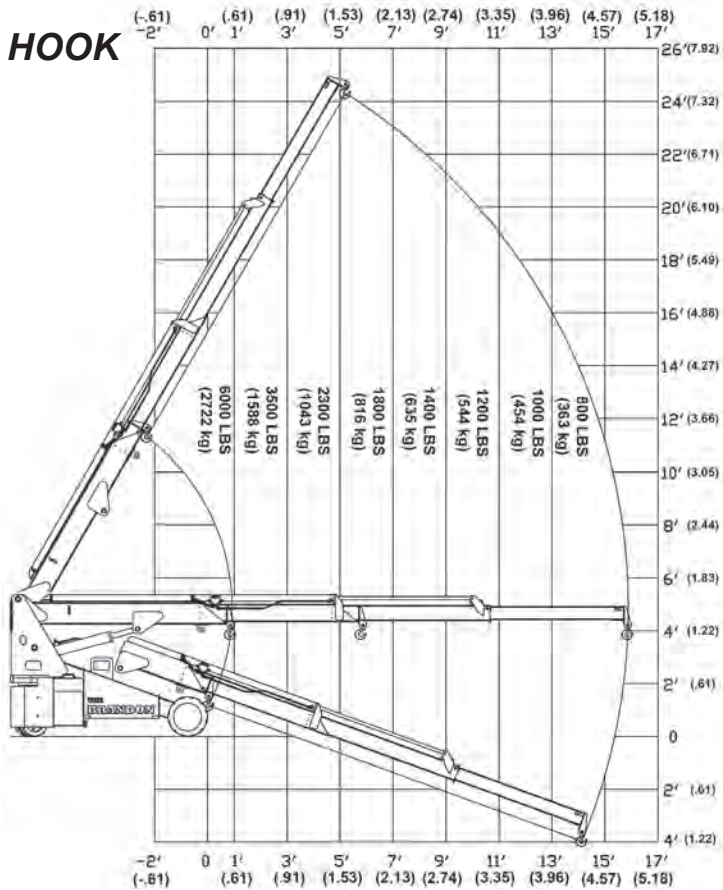

ENGINEERING THE FUTURE OF LIFT EQUIPMENT