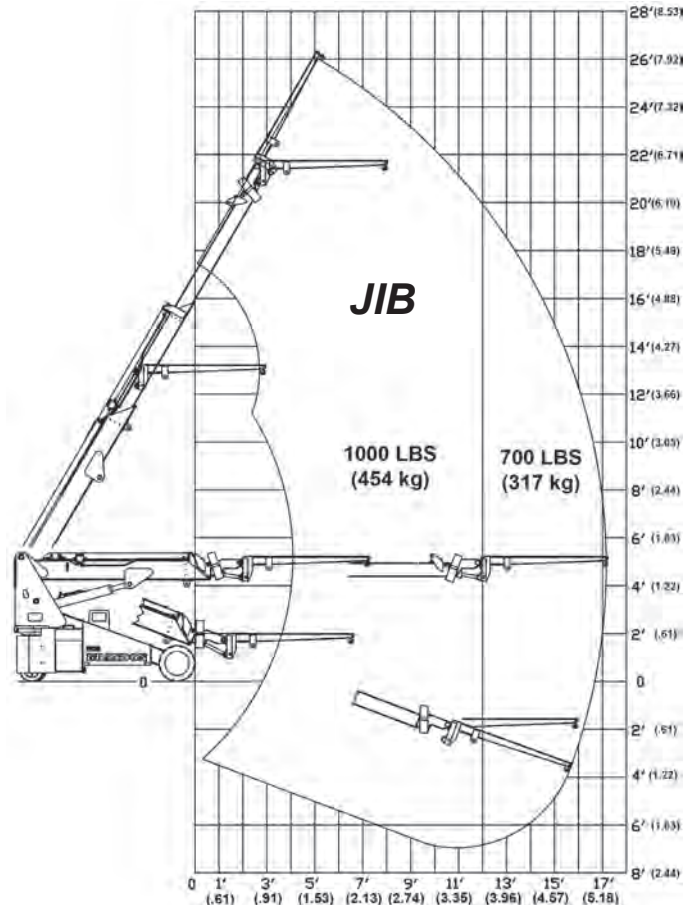

THE BRANDON™ 6E

The World's Most Versatile Lifting Machine

Model: Brandon 6E

Winch Capacity: 1,950 lbs

Hook Capacity: 6,000 lbs

Fork Capacity: 2,500 lbs

Glazier Capacity: 1,100 lbs

Robot or Jib Capacity: 1,000 lbs

Reach: Industry leading reach with below grade capability.

Battery Power: 24V 435Amp-Hour

Electric Motor: 6HP Fan Cooled DC

Weight: 5,500 Lbs + Attachment

Steering: Rear Wheel

Charger: On-board 110 Volts AC

Optional: "EE" Class I, Division 2 Certification

Radio Remote Controls

Walkie Handle

LOAD CAPACITY CHARTS

** MULTIPLE PATENTS PENDING **

HOIST WINCH 1,950 lbs

MODEL 6E

34.5" WIDE SINGLE DOOR ACCESS

FORKLIFT

MAN BASKET

(METERS)

ENGINEERING THE FUTURE OF LIFT EQUIPMENT

Features

Rated Load Limiter

Automatically detects attachment and adjusts loading parameters

Hydraulic Hoist Winch