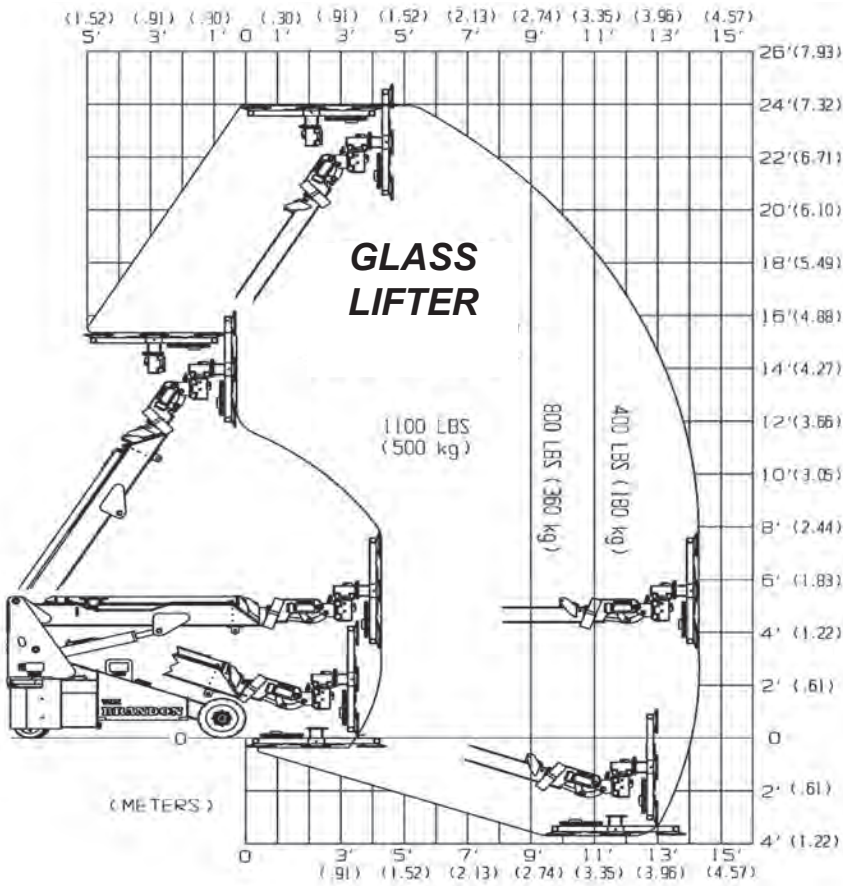

Progressive Function Control: Adjusts the maxim drive and lift speeds to limit unsafe operation based on the following:

- Steering Angle (Drive Slow with tight radius)
- Boom Height and Reach
- Lifted Load (Slow when closer to limit)

Optional: "EE" Class I, Division 2 Certification

Radio Remote Controls

Walkie Handle

LOAD CAPACITY CHARTS

** MULTIPLE PATENTS PENDING **

HOIST WINCH 1,950 lbs

MODEL 6E

34.5" WIDE SINGLE DOOR ACCESS

FORKLIFT

MAN BASKET

(METERS)

ENGINEERING THE FUTURE OF LIFT EQUIPMENT

Features

Rated Load Limiter

Automatically detects attachment and adjusts loading parameters

Hydraulic Hoist Winch

- 1,950 lb Capacity
- 90' or 230' Cable
- Simple Installation

Optional Stabilizers

Removable Battery Box

For multi-shift operation. Patented design loads without external sources.

Multiple Attachments

Robot