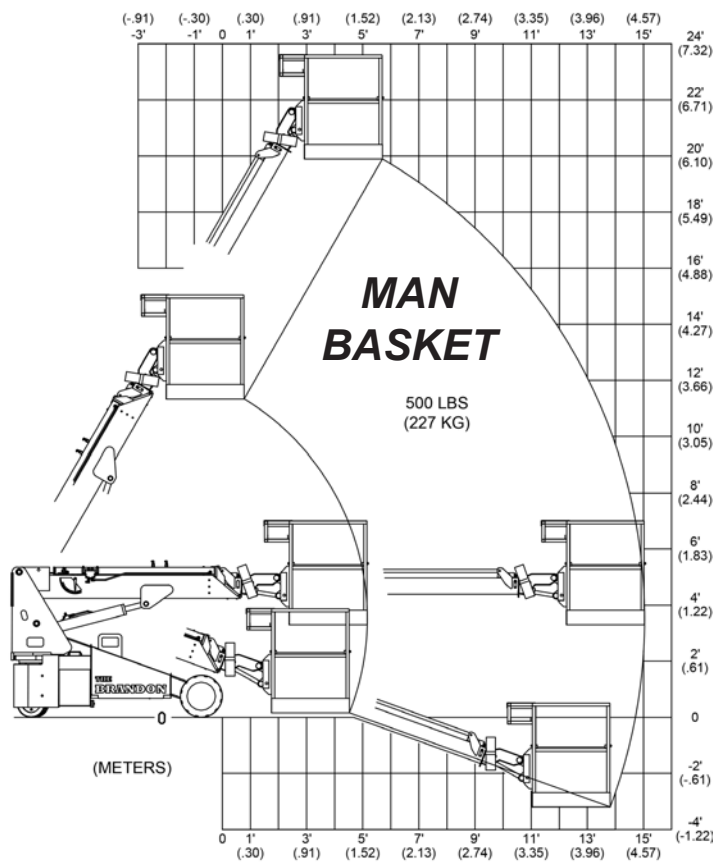

Optional: "EE" Class I, Division 2 Certification

Radio Remote Controls

Walkie Handle

LOAD CAPACITY CHARTS

** MULTIPLE PATENTS PENDING **

HOIST WINCH 1,950 lbs

MODEL 6E

34.5" WIDE SINGLE DOOR ACCESS

FORKLIFT

MAN BASKET

(METERS)

ENGINEERING THE FUTURE OF LIFT EQUIPMENT

Features

Rated Load Limiter

Automatically detects attachment and adjusts loading parameters

Hydraulic Hoist Winch