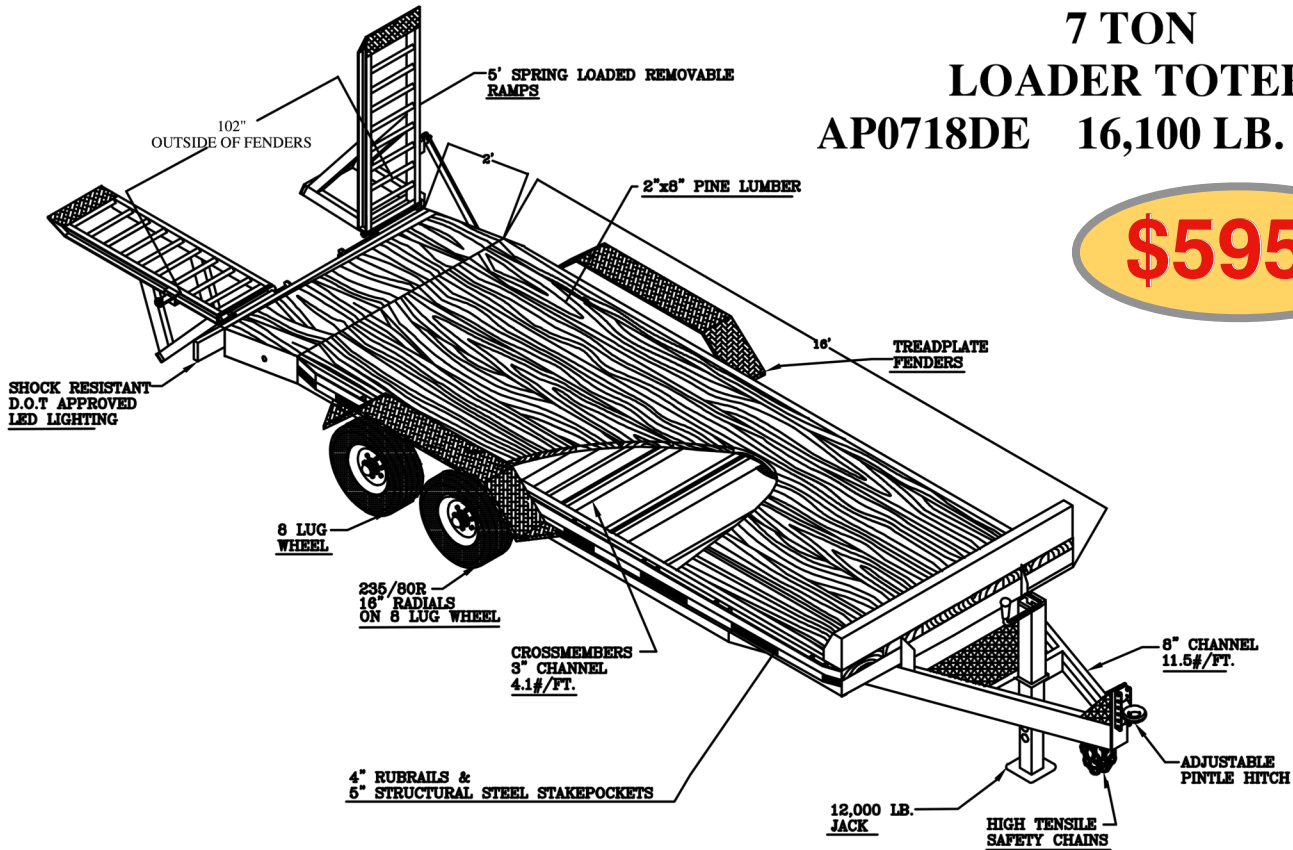

WORKING TRAILERS
FOR A WORKING WORLD

ABLE
EQUIPMENT RENTAL

RENTALS | SALES | SERVICE | PARTS

(866) 468-2666
ableequipment.com
info@ableequipment.com

**7 TON
LOADER TOTER
AP0718DE 16,100 LB. GVWR**

\$5950

AVAILABLE OPTIONS:

- DUAL OR TWO SPEED JACKS
- CUSTOM DOVETAIL LENGTH
- CUSTOM BED LENGTH
- STEEL TREAD PLATE DECKING
- FORK TUBES
- CUSTOM COLOR CHOICE
- ADDITIONAL TONGUE LENGTH
- ALL REQUESTS CONSIDERED

MISCELLANEOUS SPECS:

- 12 X 2 ELECTRIC BRAKES
- (2) 7,000 LB. CAPACITY AXLES WITH OIL BATH BEARINGS
- HIGH VISIBILITY ECONOLINE YELLOW ACRYLIC PAINT
- FRACTURE RESISTANT MIG WELDING
- SEALED WIRING HARNESS
- DOT REQUIRED SAFETY DECALS, LIGHTING, AND CONSPICUITY MARKINGS INCLUDING TAG LIGHT AND HOLDER
- 22 IN. BED HEIGHT FROM GROUND (APPROX.)
- LED LIGHTS